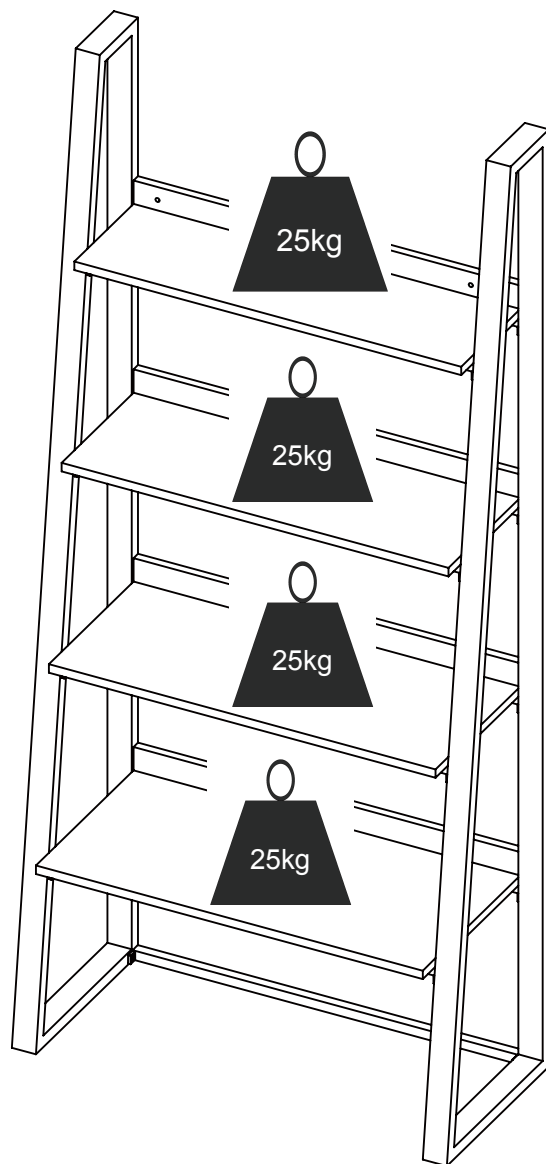

02190007-04

SIZE:90x40x200cm

A  M8 x35mm x24	B  M5 x1	C  M6x15mm x18	D  M4 x1	E  Ø4x60mm x2	F  M5 x 12mm x2	G  x2		
--	---	---	---	--	--	---	--	--