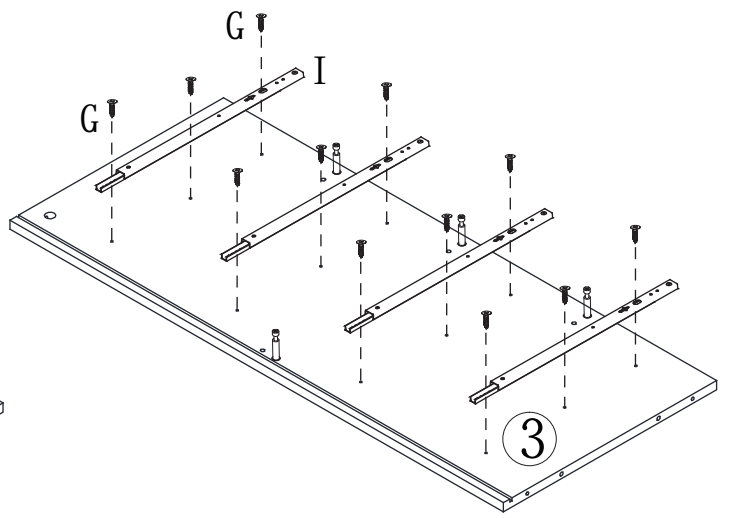

**MADRID -EXKLUSIV-**  
**16350083/04**

BDSK Handels GmbH & Co. KG  
Mergentheimer Straße 59, DE-97084  
Würzburg, Germany  
E-Mail: info@moemax.at

Letter	Piece	Number	Letter	Piece	Number
A	6x35mm	28pcs	J		4pcs
B	8x30mm	16pcs	K	2.2x10mm	2pcs
C	15x9.5mm	28pcs	L	4x12mm	1set
D	5x40mm	4pcs	M		1pc
E	6x30mm	6pcs	N		8pcs
F	6x14mm	4pcs	P	4x12mm	8sets
G	3x12mm	32pcs	R	6x40mm	4pcs
H	4x30mm	16pcs	O		1pc
I	310mm	8pcs	Q	3.5x40mm	1pc

①

-  (A)x28pcs
-   (L)x1set

②

-  (G)x24pcs
-  (I)x8pcs

③

 (B)x8pcs

 (C)x8pcs

④

 (H)x16pcs

 (J)x4pcs

 (C)x16pcs

11

 (O)x1pc

 (Q)x1pc

12

 (N)x8pcs