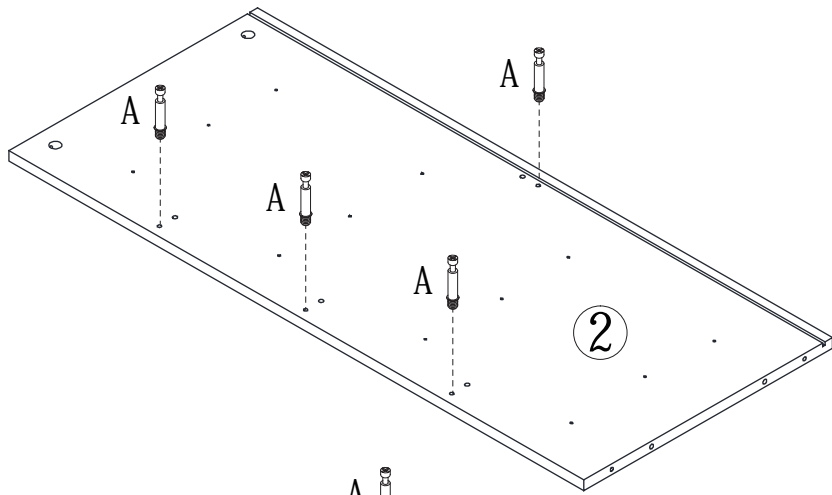

**MADRID -EXKLUSIV-**  
**16350083/04**

BDSK Handels GmbH & Co. KG  
Mergentheimer Straße 59, DE-97084  
Würzburg, Germany  
E-Mail: info@moemax.at

Letter	Piece	Number	Letter	Piece	Number
A	6x35mm	28pcs	J		4pcs
B	8x30mm	16pcs	K	2.2x10mm	2pcs
C	15x9.5mm	28pcs	L	4x12mm	1set
D	5x40mm	4pcs	M		1pc
E	6x30mm	6pcs	N		8pcs
F	6x14mm	4pcs	P	4x12mm	8sets
G	3x12mm	32pcs	R	6x40mm	4pcs
H	4x30mm	16pcs	O		1pc
I	310mm	8pcs	Q	3.5x40mm	1pc

①

-  (A)x28pcs
-   (L)x1set

②

-  (G)x24pcs
-  (I)x8pcs

③

 (B)x8pcs

 (C)x8pcs

④