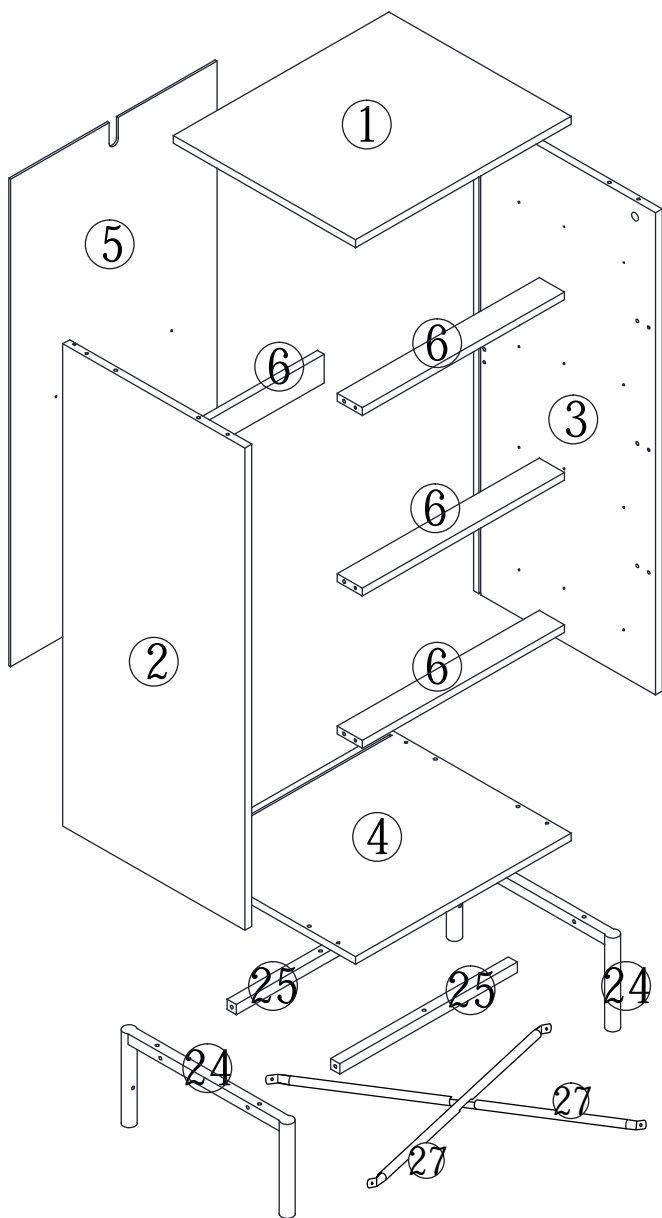

**MADRID -EXKLUSIV-**  
**16350083/04**

BDSK Handels GmbH & Co. KG  
Mergentheimer Straße 59, DE-97084  
Würzburg, Germany  
E-Mail: info@moemax.at

Letter	Piece	Number	Letter	Piece	Number
A	6x35mm	28pcs	J		4pcs
B	8x30mm	16pcs	K	2.2x10mm	2pcs
C	15x9.5mm	28pcs	L	4x12mm	1set
D	5x40mm	4pcs	M		1pc
E	6x30mm	6pcs	N		8pcs
F	6x14mm	4pcs	P	4x12mm	8sets
G	3x12mm	32pcs	R	6x40mm	4pcs
H	4x30mm	16pcs	O		1pc
I	310mm	8pcs	Q	3.5x40mm	1pc

①

-  (A)x28pcs
-   (L)x1set

②

-  (G)x24pcs
-  (I)x8pcs

③

 (B)x8pcs

 (C)x8pcs

④