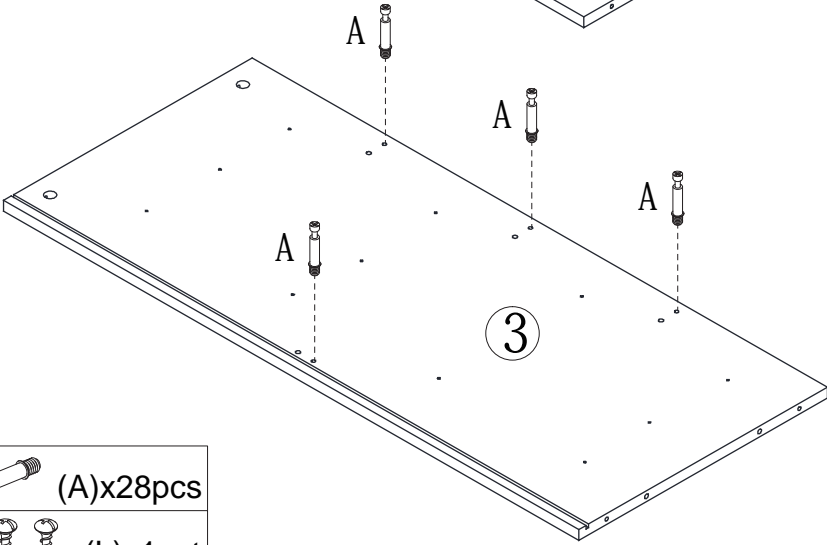

**MADRID -EXKLUSIV-**  
**16350083/04**

BDSK Handels GmbH & Co. KG  
Mergentheimer Straße 59, DE-97084  
Würzburg, Germany  
E-Mail: info@moemax.at

Letter	Piece	Number	Letter	Piece	Number
A	6x35mm	28pcs	J		4pcs
B	8x30mm	16pcs	K	2.2x10mm	2pcs
C	15x9.5mm	28pcs	L	4x12mm	1set
D	5x40mm	4pcs	M		1pc
E	6x30mm	6pcs	N		8pcs
F	6x14mm	4pcs	P	4x12mm	8sets
G	3x12mm	32pcs	R	6x40mm	4pcs
H	4x30mm	16pcs	O		1pc
I	310mm	8pcs	Q	3.5x40mm	1pc

①

-  (A)x28pcs
-   (L)x1set

②

-  (G)x24pcs
-  (I)x8pcs

③

 (B)x8pcs

 (C)x8pcs

④

 (B)x4pcs

 (C)x4pcs

9

 (K)x2pcs

 (P)x8pcs

10

x4

 (G)x8pcs

 (H)x16pcs

 (J)x4pcs

 (C)x16pcs

11

 (O)x1pc

 (Q)x1pc

12

 (N)x8pcs