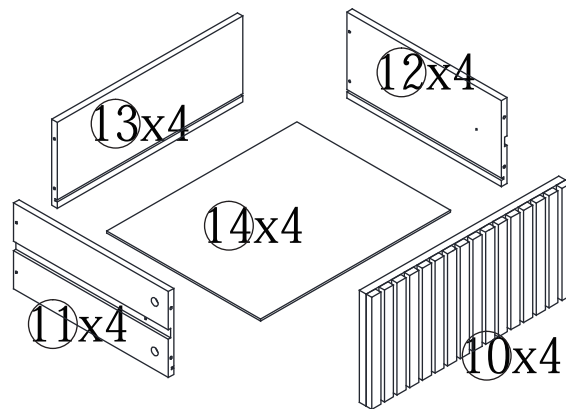

**MADRID -EXKLUSIV-**  
**16350083/04**

BDSK Handels GmbH & Co. KG  
Mergentheimer Straße 59, DE-97084  
Würzburg, Germany  
E-Mail: info@moemax.at

Letter	Piece	Number	Letter	Piece	Number
A	6x35mm	28pcs	J		4pcs
B	8x30mm	16pcs	K	2.2x10mm	2pcs
C	15x9.5mm	28pcs	L	4x12mm	1set
D	5x40mm	4pcs	M		1pc
E	6x30mm	6pcs	N		8pcs
F	6x14mm	4pcs	P	4x12mm	8sets
G	3x12mm	32pcs	R	6x40mm	4pcs
H	4x30mm	16pcs	O		1pc
I	310mm	8pcs	Q	3.5x40mm	1pc

①

-  (A)x28pcs
-   (L)x1set

②

-  (G)x24pcs
-  (I)x8pcs

③

 (B)x8pcs

 (C)x8pcs

④

 (B)x4pcs

 (C)x4pcs

9

 (K)x2pcs

 (P)x8pcs

10

x4

 (G)x8pcs

 (H)x16pcs

 (J)x4pcs

 (C)x16pcs

11

 (O)x1pc

 (Q)x1pc

12

 (N)x8pcs