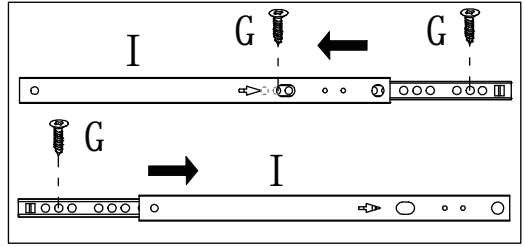

**MADRID -EXKLUSIV-**  
**16350083/04**

BDSK Handels GmbH & Co. KG  
Mergentheimer Straße 59, DE-97084  
Würzburg, Germany  
E-Mail: info@moemax.at

Letter	Piece	Number	Letter	Piece	Number
A	6x35mm	28pcs	J		4pcs
B	8x30mm	16pcs	K	2.2x10mm	2pcs
C	15x9.5mm	28pcs	L	4x12mm	1set
D	5x40mm	4pcs	M		1pc
E	6x30mm	6pcs	N		8pcs
F	6x14mm	4pcs	P	4x12mm	8sets
G	3x12mm	32pcs	R	6x40mm	4pcs
H	4x30mm	16pcs	O		1pc
I	310mm	8pcs	Q	3.5x40mm	1pc

①

-  (A)x28pcs
-   (L)x1set

②

-  (G)x24pcs
-  (I)x8pcs

③

 (B)x8pcs

 (C)x8pcs

④