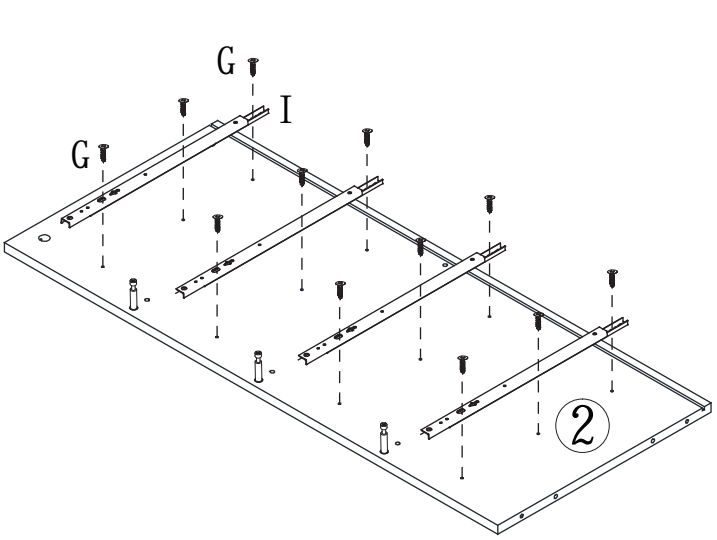

**MADRID -EXKLUSIV-**  
**16350083/04**

BDSK Handels GmbH & Co. KG  
Mergentheimer Straße 59, DE-97084  
Würzburg, Germany  
E-Mail: info@moemax.at

Letter	Piece	Number	Letter	Piece	Number
A	6x35mm	28pcs	J		4pcs
B	8x30mm	16pcs	K	2.2x10mm	2pcs
C	15x9.5mm	28pcs	L	4x12mm	1set
D	5x40mm	4pcs	M		1pc
E	6x30mm	6pcs	N		8pcs
F	6x14mm	4pcs	P	4x12mm	8sets
G	3x12mm	32pcs	R	6x40mm	4pcs
H	4x30mm	16pcs	O		1pc
I	310mm	8pcs	Q	3.5x40mm	1pc

①

-  (A)x28pcs
-   (L)x1set

②

-  (G)x24pcs
-  (I)x8pcs

③

 (B)x8pcs

 (C)x8pcs

④

 (B)x4pcs

 (C)x4pcs

9

 (K)x2pcs

 (P)x8pcs

10

x4

 (G)x8pcs

 (H)x16pcs

 (J)x4pcs

 (C)x16pcs

11

 (O)x1pc

 (Q)x1pc

12

 (N)x8pcs