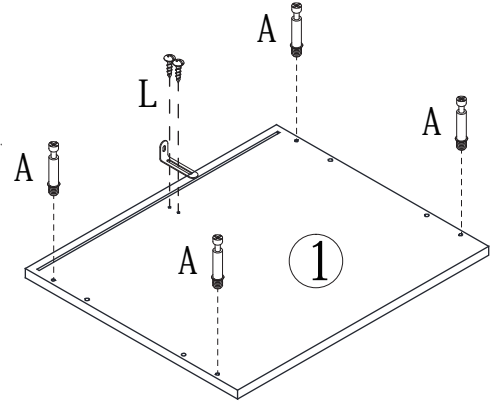

**MADRID -EXKLUSIV-**  
**16350083/04**

BDSK Handels GmbH & Co. KG  
Mergentheimer Straße 59, DE-97084  
Würzburg, Germany  
E-Mail: info@moemax.at

Letter	Piece	Number	Letter	Piece	Number
A	6x35mm	28pcs	J		4pcs
B	8x30mm	16pcs	K	2.2x10mm	2pcs
C	15x9.5mm	28pcs	L	4x12mm	1set
D	5x40mm	4pcs	M		1pc
E	6x30mm	6pcs	N		8pcs
F	6x14mm	4pcs	P	4x12mm	8sets
G	3x12mm	32pcs	R	6x40mm	4pcs
H	4x30mm	16pcs	O		1pc
I	310mm	8pcs	Q	3.5x40mm	1pc

①

-  (A)x28pcs
-   (L)x1set

②

-  (G)x24pcs
-  (I)x8pcs

③

 (B)x8pcs

 (C)x8pcs

④

 (H)x16pcs

 (J)x4pcs

 (C)x16pcs

11

 (O)x1pc

 (Q)x1pc

12

 (N)x8pcs