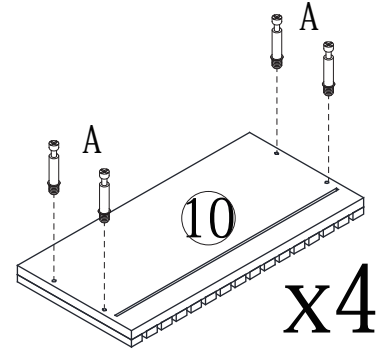

**MADRID -EXKLUSIV-**  
**16350083/04**

BDSK Handels GmbH & Co. KG  
Mergentheimer Straße 59, DE-97084  
Würzburg, Germany  
E-Mail: info@moemax.at

Letter	Piece	Number	Letter	Piece	Number
A	6x35mm	28pcs	J		4pcs
B	8x30mm	16pcs	K	2.2x10mm	2pcs
C	15x9.5mm	28pcs	L	4x12mm	1set
D	5x40mm	4pcs	M		1pc
E	6x30mm	6pcs	N		8pcs
F	6x14mm	4pcs	P	4x12mm	8sets
G	3x12mm	32pcs	R	6x40mm	4pcs
H	4x30mm	16pcs	O		1pc
I	310mm	8pcs	Q	3.5x40mm	1pc

①

-  (A)x28pcs
-   (L)x1set

②

-  (G)x24pcs
-  (I)x8pcs

③

 (B)x8pcs

 (C)x8pcs

④

 (B)x4pcs

 (C)x4pcs

9

 (K)x2pcs

 (P)x8pcs

10

x4

 (G)x8pcs

 (H)x16pcs

 (J)x4pcs

 (C)x16pcs

11

 (O)x1pc

 (Q)x1pc

12

 (N)x8pcs