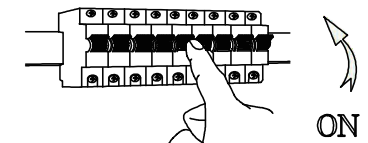

A

mömax

81810870

SPARE PARTS LIST

-  x2 (A)
-  x2 (B)

**B**

BDSK Handels GmbH & CO. KG,
 Mergentheimer Straße 59,
 97084, Würzburg, Germany.
www.moemax.com
info@moemax.at

1x LED 20W LED DC 240-252V
 220-240V~ 50/60Hz