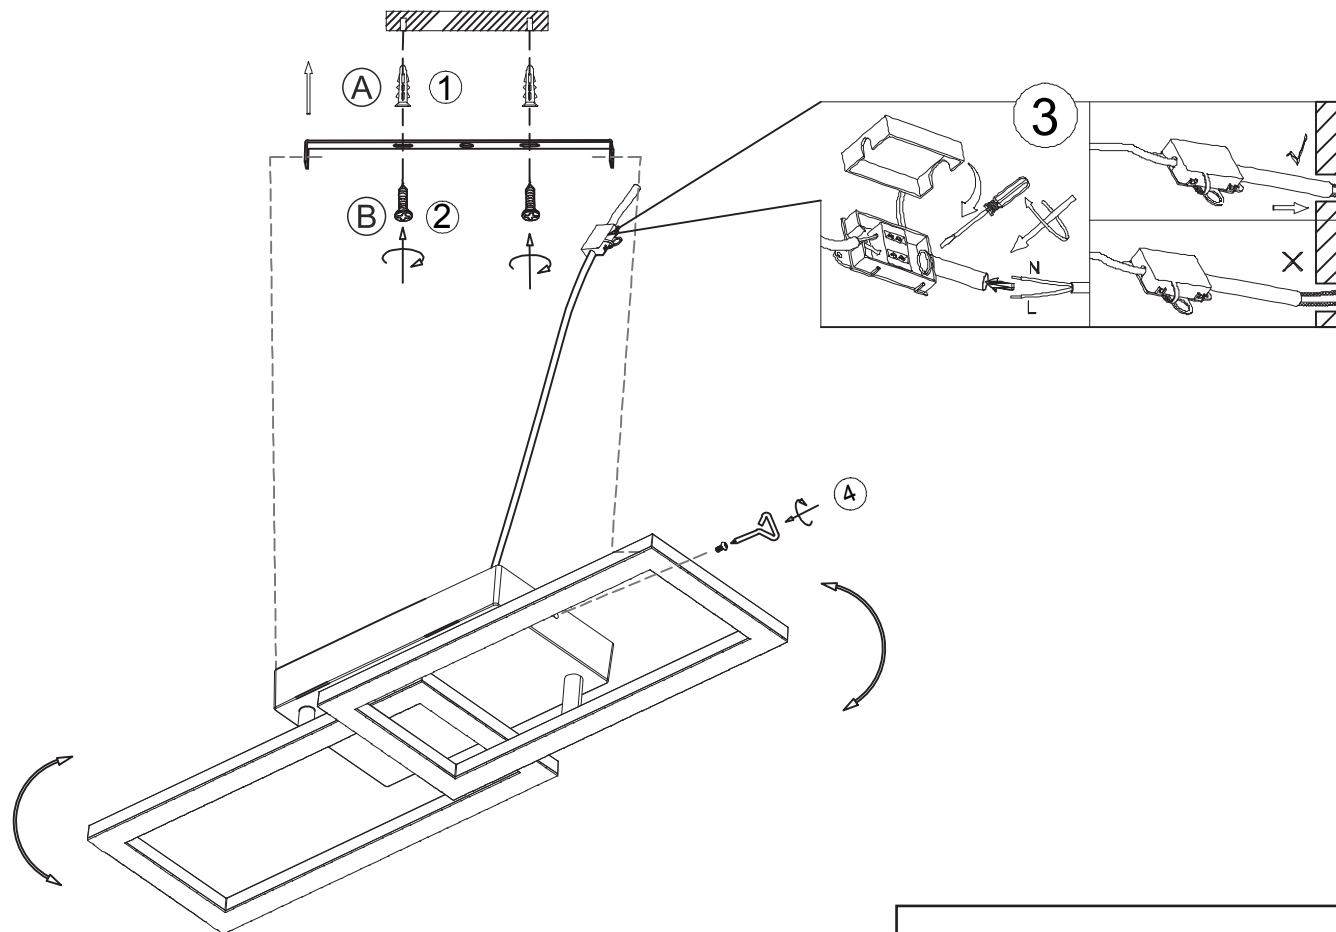

A

mömax

81810870

SPARE PARTS LIST

-  x2 (A)
-  x2 (B)

**B**

BDSK Handels GmbH & CO. KG,
 Mergentheimer Straße 59,
 97084, Würzburg, Germany.
www.moemax.com
info@moemax.at

1x LED 20W LED DC 240-252V
 220-240V~ 50/60Hz