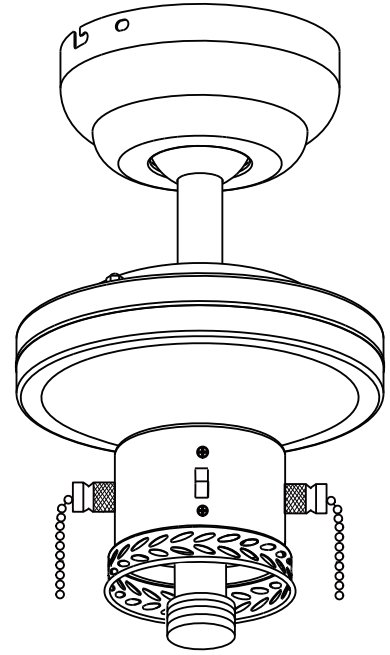

# 81811019

MOTOR:50W  
BULB:1×max 60W E27  
INPUT:220-240V~ 50Hz

BDSK Handels GmbH & Co KG  
Mergentheimer Straße 59  
97084 Würzburg, Germany.  
info@moemax.at  
www.moemax.com

(C) x4

(D) x4

(B)

(E) x1

(A)

x 12

(G)

x2

#8

E 27

1

2

3

12

J x8

13

14

Broken glass icon

Warning icon

Screwdriver with 'X' over it

Icon with letter 'E'