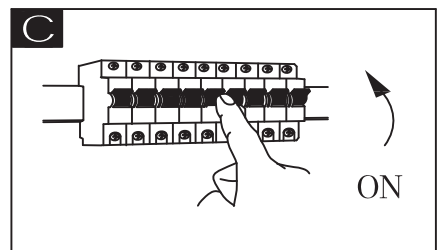

Frequency Bandwidth	Maximal radiation Transmitting power
2403MHz-2476MHz	10dBm

GLOBO
LIGHTING
www.globo-lighting.com

48273-50

B

GLOBO Handels GmbH
Gewerbestr. 3
A-9184 Sankt Peter Austria

Reset remote control