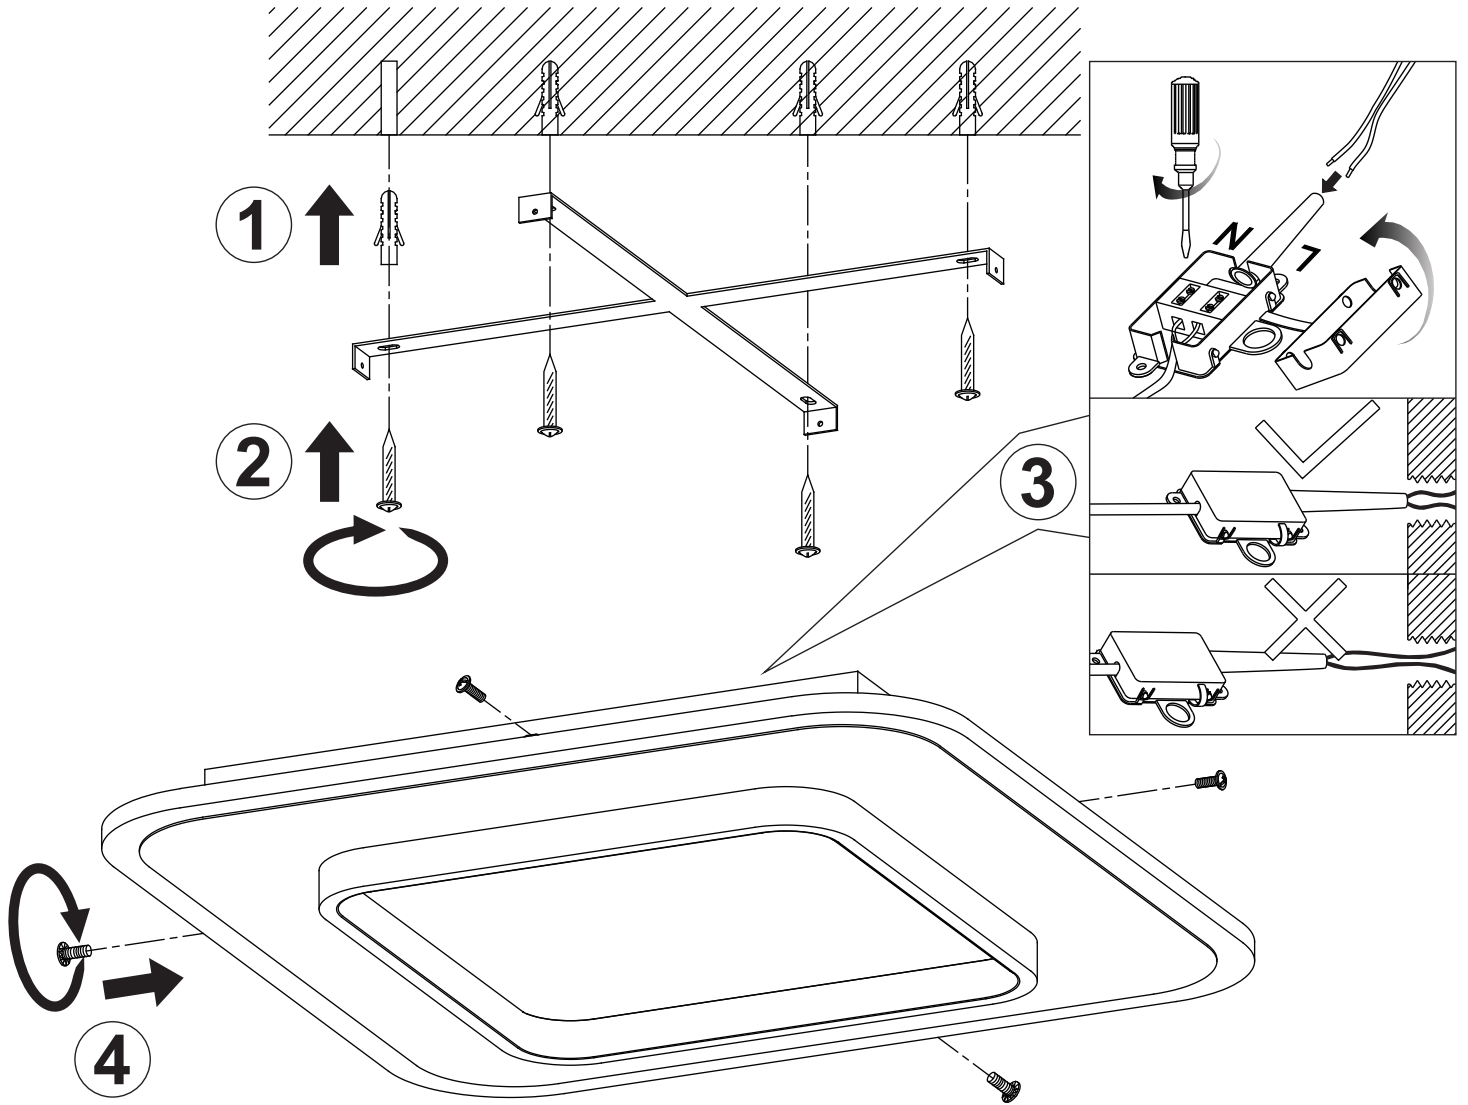

Frequency Bandwidth	Maximal radiation Transmitting power
2403MHz-2476MHz	10dBm

GLOBO
LIGHTING
www.globo-lighting.com

48273-50

B

GLOBO Handels GmbH
Gewerbestr. 3
A-9184 Sankt Peter Austria

Reset remote control