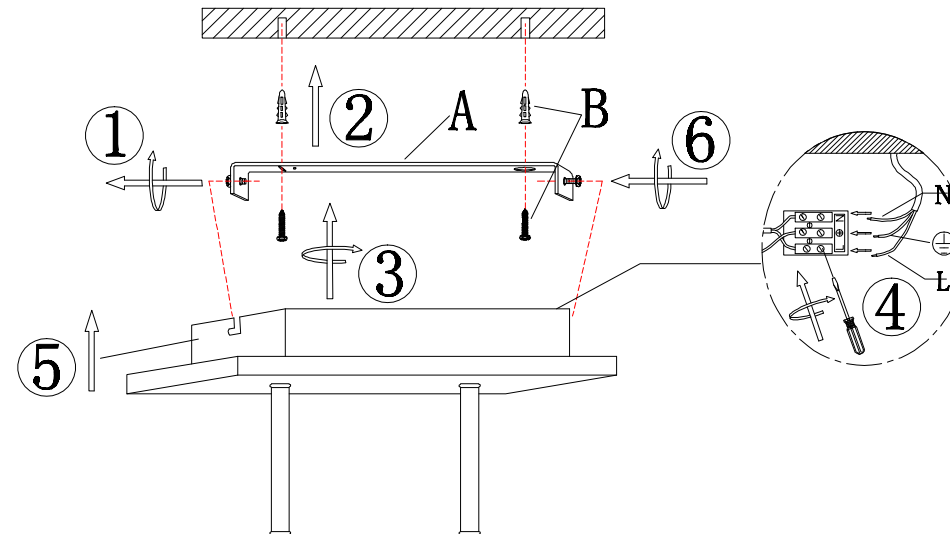

C13696MM / 82271225-03

premium living 

220-240V~50/60Hz
2xE27 LED 15W