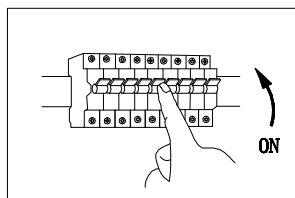

C13696MM / 82271225-03

premium living 

220-240V~50/60Hz
2xE27 LED 15W