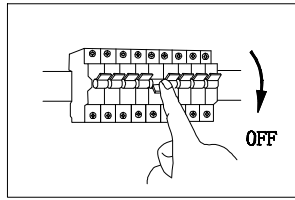

C13696MM / 82271225-03

premium living 

220-240V~50/60Hz
2xE27 LED 15W