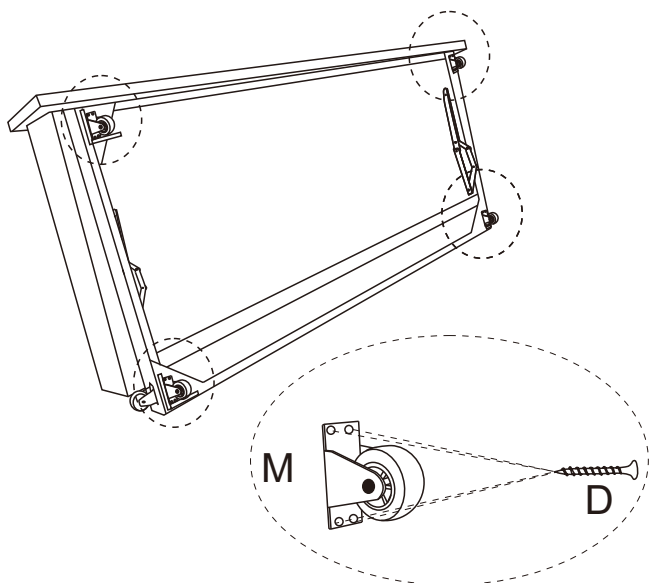

17730003/02

XXXLutz KG
Römerstraße 39
A-4600 Wels

Ax1 	Bx1 	Cx1 	Dx4
Ex8 	Fx1 M6	Hx16 M4*25MM	Jx2

step 1:

step 2:

step 2:

step 3:

step 4:

H*16
M4*25MM

step 5:

step 6:

step 7:

step 8: