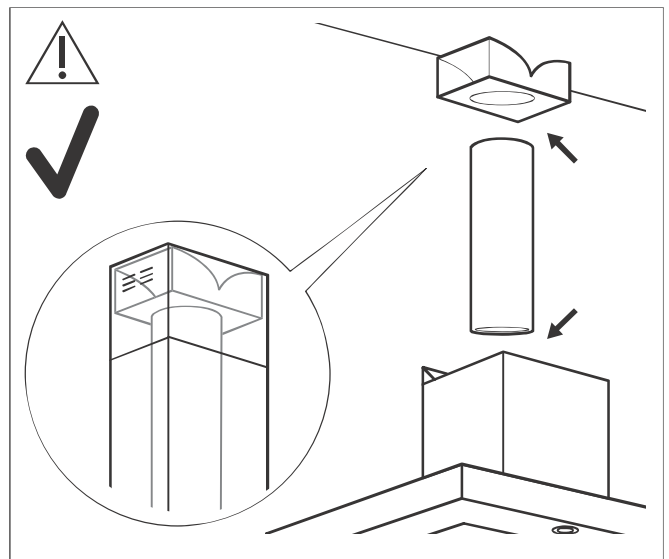

RECIRCULATION MODE