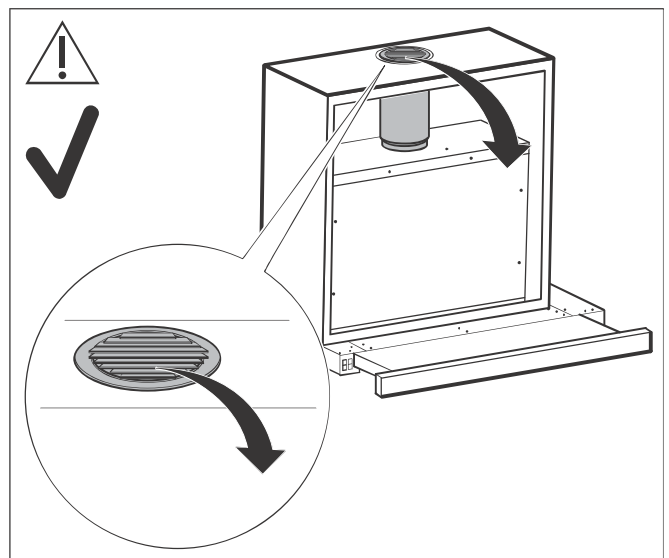

INSTALLATION TIPS

Ø 150 mm
Ø 125 mm

Ø 150 mm
Ø 125 mm

Motor outlet diameter 150 mm

✓	✓	✓	X	X
😊	😊	😊	😞	😞

Motor outlet diameter 120 mm

✓	✓
😊	😊

✓

✗

RECIRCULATION MODE

EXTRACTION MODE

1x

Ø 4,8 x 38mm

5x

Ø 8

5x