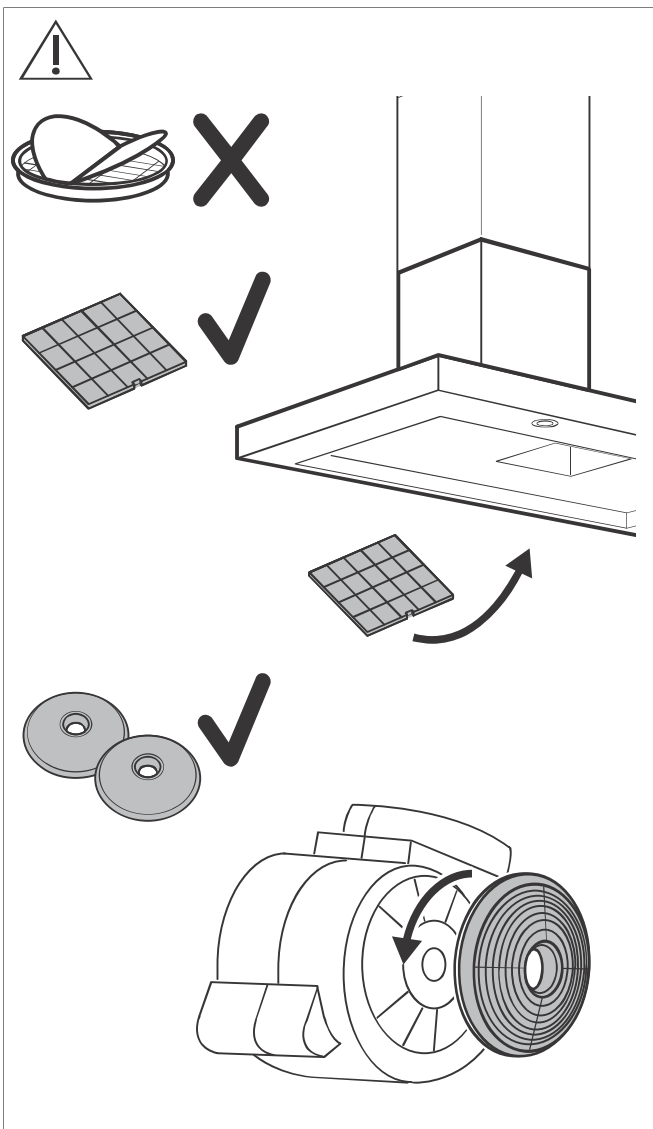

INSTALLATION TIPS

Ø 150 mm
Ø 125 mm

Ø 150 mm
Ø 125 mm

Motor outlet diameter 150 mm

✓	✓	✓	X	X
😊	😊	😊	😞	😞

Motor outlet diameter 120 mm

✓	✓
😊	😊

✓

✗

RECIRCULATION MODE

EXTRACTION MODE

1x

Ø 4,8 x 38mm

5x

Ø 8

5x