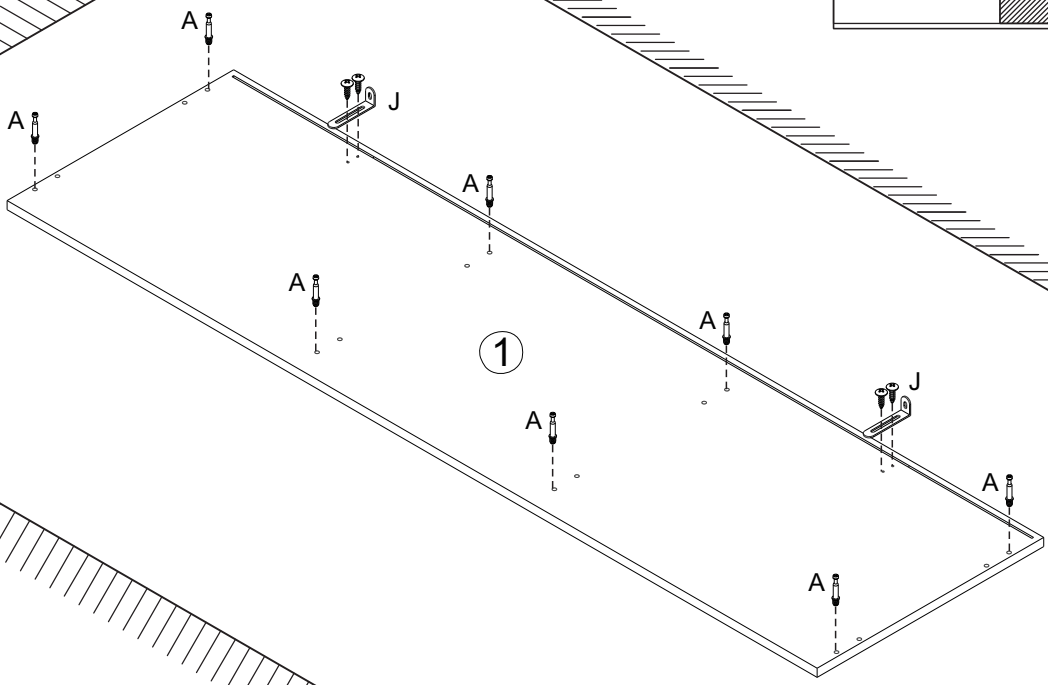

MADRID -EXKLUSIV-

16350083/03

BDSK Handels GmbH & Co. KG
Mergentheimer Straße 59, DE-97084
Würzburg, Germany
E-Mail: info@moemax.at

Letter	Piece	Number	Letter	Piece	Number
A	 6x35mm	24pcs	M		4pcs
B	 15x9.5mm	24pcs	N	 6x30mm	10pcs
C	 8x30mm	28pcs	O	 	2sets
D	 310mm	2pcs	P	 4x12mm	24pcs
E	 3x12mm	16pcs	Q	 5x40mm	8pcs
F	 4x30mm	4pcs	R	 6x40mm	4pcs
G		3pcs	S		2pcs
H	 4x10mm	2pcs			
I	 6x14mm	6pcs			
J	  	2sets			
K	 	4sets			
L		1pc			

1

-  (A)x8pcs
-  (J)x2sets

2

-  (A)x4pcs
-  (D)x2pcs
-  (E)x6pcs

3

-  (A)x4pcs
-  (E)x4pcs
-  (S)x2pcs

4

-  (A)x4pcs

5

(B)x4pcs

(C)x4pcs

6

(B)x8pcs

(C)x8pcs

7

(B)x8pcs

(C)x8pcs

8

9

(C)x8pcs

(Q)x8pcs

10

(R)x4pcs

(L)x1pc