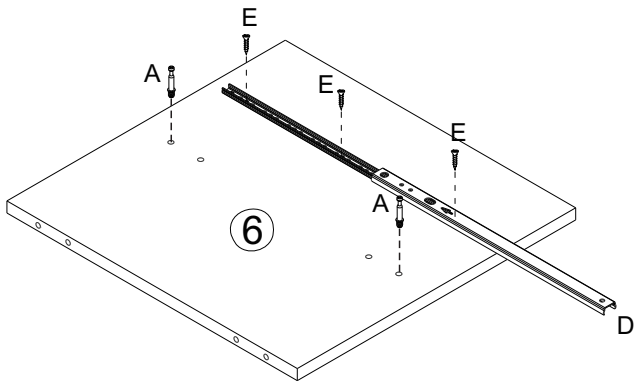

MADRID -EXKLUSIV-

16350083/03

BDSK Handels GmbH & Co. KG
Mergentheimer Straße 59, DE-97084
Würzburg, Germany
E-Mail: info@moemax.at

Letter	Piece	Number	Letter	Piece	Number
A	 6x35mm	24pcs	M		4pcs
B	 15x9.5mm	24pcs	N	 6x30mm	10pcs
C	 8x30mm	28pcs	O	 	2sets
D	 310mm	2pcs	P	 4x12mm	24pcs
E	 3x12mm	16pcs	Q	 5x40mm	8pcs
F	 4x30mm	4pcs	R	 6x40mm	4pcs
G		3pcs	S		2pcs
H	 4x10mm	2pcs			
I	 6x14mm	6pcs			
J	  	2sets			
K	 	4sets			
L		1pc			

1

-  (A)x8pcs
-  (J)x2sets

2

-  (A)x4pcs
-  (D)x2pcs
-  (E)x6pcs

3

-  (A)x4pcs
-  (E)x4pcs
-  (S)x2pcs

4

-  (A)x4pcs

(C)x8pcs

8

9

(C)x8pcs

(Q)x8pcs

10

(R)x4pcs

(L)x1pc