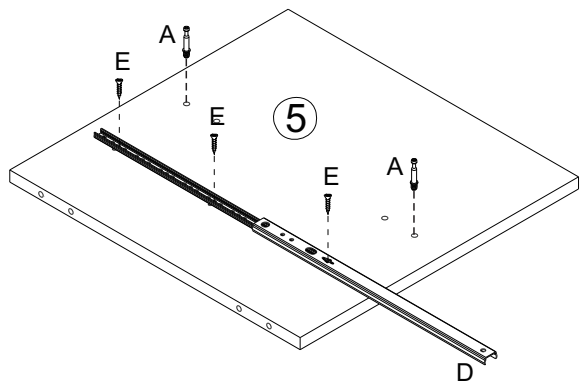

MADRID -EXKLUSIV-

16350083/03

BDSK Handels GmbH & Co. KG
Mergentheimer Straße 59, DE-97084
Würzburg, Germany
E-Mail: info@moemax.at

Letter	Piece	Number	Letter	Piece	Number
A	 6x35mm	24pcs	M		4pcs
B	 15x9.5mm	24pcs	N	 6x30mm	10pcs
C	 8x30mm	28pcs	O	 	2sets
D	 310mm	2pcs	P	 4x12mm	24pcs
E	 3x12mm	16pcs	Q	 5x40mm	8pcs
F	 4x30mm	4pcs	R	 6x40mm	4pcs
G		3pcs	S		2pcs
H	 4x10mm	2pcs			
I	 6x14mm	6pcs			
J	  	2sets			
K	 	4sets			
L		1pc			

1

-  (A)x8pcs
-  (J)x2sets

2

-  (A)x4pcs
-  (D)x2pcs
-  (E)x6pcs

3

-  (A)x4pcs
-  (E)x4pcs
-  (S)x2pcs

4

-  (A)x4pcs

(C)x8pcs

8

9

(C)x8pcs

(Q)x8pcs

10

(R)x4pcs

(L)x1pc