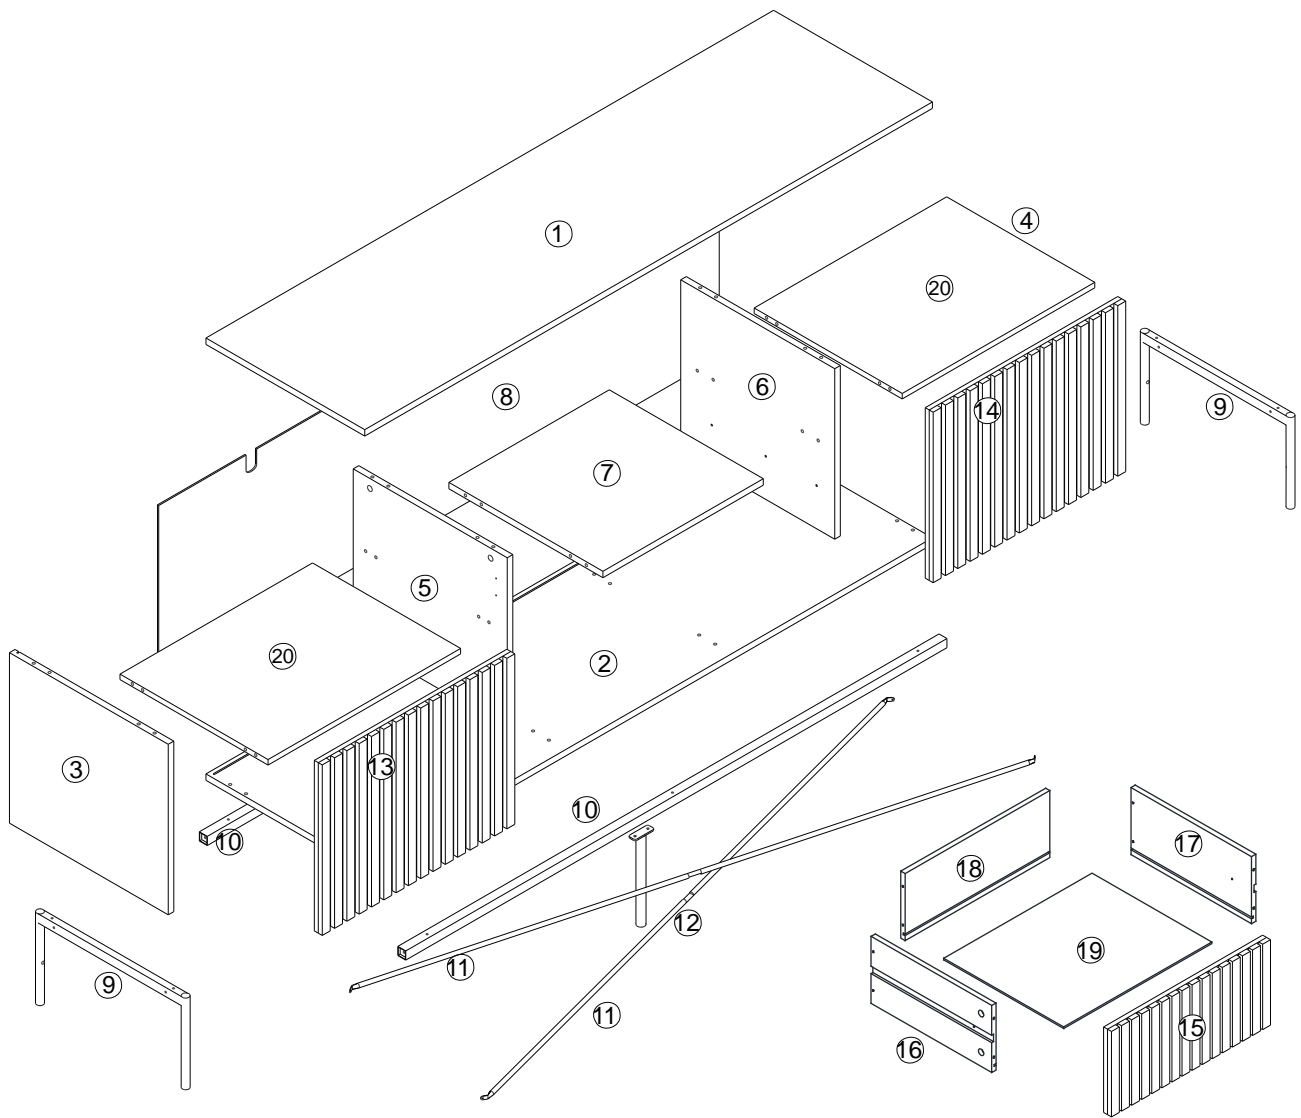

MADRID -EXKLUSIV-

16350083/03

BDSK Handels GmbH & Co. KG
Mergentheimer Straße 59, DE-97084
Würzburg, Germany
E-Mail: info@moemax.at

Letter	Piece	Number	Letter	Piece	Number
A	 6x35mm	24pcs	M		4pcs
B	 15x9.5mm	24pcs	N	 6x30mm	10pcs
C	 8x30mm	28pcs	O	 	2sets
D	 310mm	2pcs	P	 4x12mm	24pcs
E	 3x12mm	16pcs	Q	 5x40mm	8pcs
F	 4x30mm	4pcs	R	 6x40mm	4pcs
G		3pcs	S		2pcs
H	 4x10mm	2pcs			
I	 6x14mm	6pcs			
J	  	2sets			
K	 	4sets			
L		1pc			