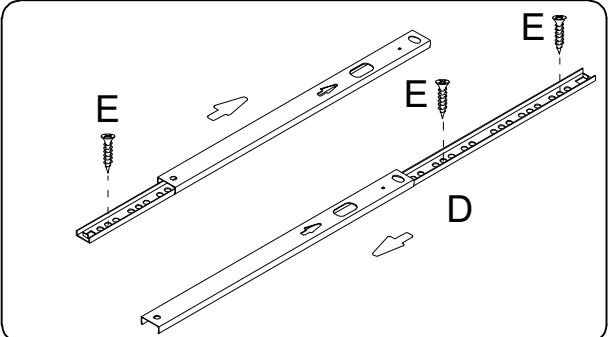

MADRID -EXKLUSIV-

16350083/03

BDSK Handels GmbH & Co. KG
Mergentheimer Straße 59, DE-97084
Würzburg, Germany
E-Mail: info@moemax.at

Letter	Piece	Number	Letter	Piece	Number
A	 6x35mm	24pcs	M		4pcs
B	 15x9.5mm	24pcs	N	 6x30mm	10pcs
C	 8x30mm	28pcs	O	 	2sets
D	 310mm	2pcs	P	 4x12mm	24pcs
E	 3x12mm	16pcs	Q	 5x40mm	8pcs
F	 4x30mm	4pcs	R	 6x40mm	4pcs
G		3pcs	S		2pcs
H	 4x10mm	2pcs			
I	 6x14mm	6pcs			
J	  	2sets			
K	 	4sets			
L		1pc			

1

-  (A)x8pcs
-  (J)x2sets

2

-  (A)x4pcs
-  (D)x2pcs
-  (E)x6pcs

3

-  (A)x4pcs
-  (E)x4pcs
-  (S)x2pcs

4

-  (A)x4pcs

5

(B)x4pcs

(C)x4pcs

6

(B)x8pcs

(C)x8pcs

7

(B)x8pcs

(C)x8pcs

8

9

(C)x8pcs

(Q)x8pcs

10

(R)x4pcs

(L)x1pc