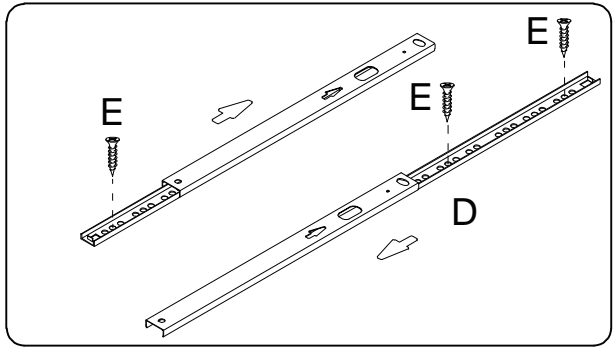

**MADRID -EXKLUSIV-**  
**16350083/06**

BDSK Handels GmbH & Co. KG  
Mergentheimer Straße 59, DE-97084  
Würzburg, Germany  
E-Mail: info@moemax.at

Letter	Piece	Number	Letter	Piece	Number
A	 6x35mm	18pcs	K	 3x16mm	16sets
B	 15x9.5mm	18pcs	L		1pc
C	 8x30mm	20pcs	M		6pcs
D	 310mm	4pcs	N	 6x30mm	18pcs
E	 3x12mm	28pcs	O	 2sets	2sets
F	 4x30mm	8pcs	P	 4x12mm	36pcs
G		5pcs	Q	 5x40mm	10pcs
H	 4x10mm	4pcs	U		3pcs
I	 6x14mm	14pcs	V	 6x40mm	4pcs
J	 4x12mm	2sets			

1

-  (A)x10pcs
-  (J)x2sets

2

-  (D)x4pcs
-  (E)x12pcs

3

 (B)x10pcs

 (C)x10pcs

4

17

 (H)x4pcs

18

 (K)x16pcs