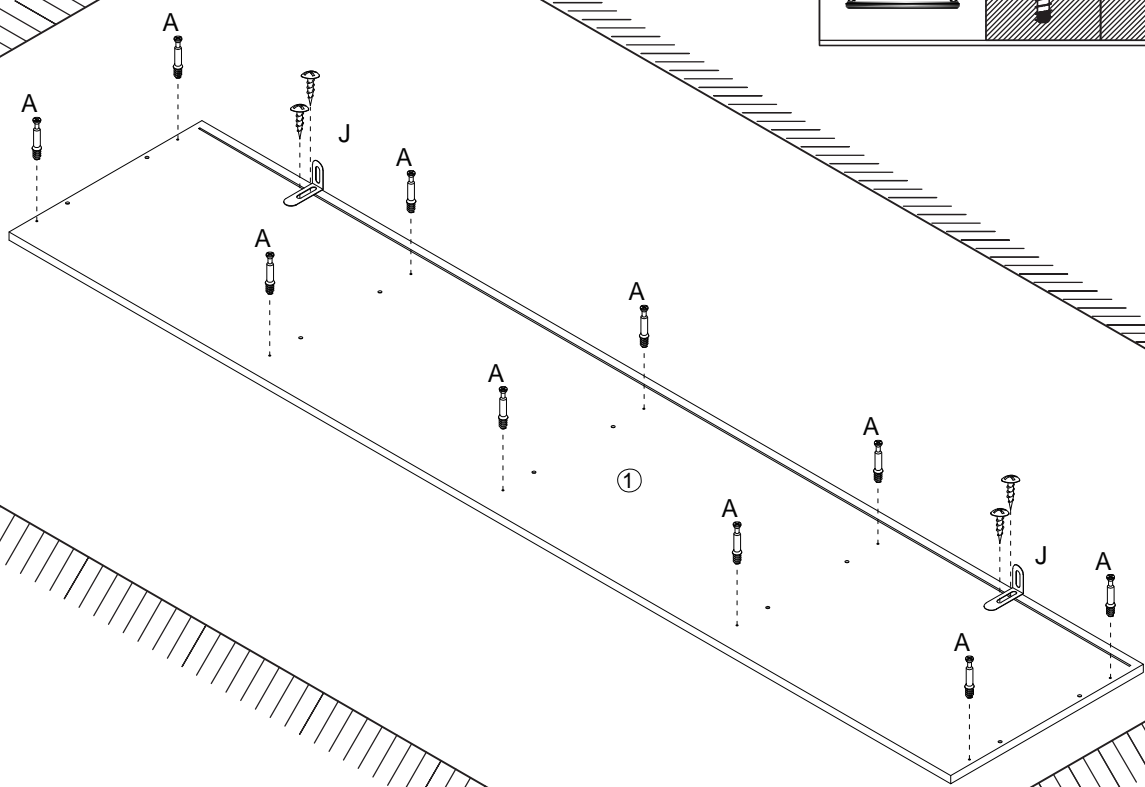

**MADRID -EXKLUSIV-**  
**16350083/06**

BDSK Handels GmbH & Co. KG  
Mergentheimer Straße 59, DE-97084  
Würzburg, Germany  
E-Mail: info@moemax.at

Letter	Piece	Number	Letter	Piece	Number
A	 6x35mm	18pcs	K	 3x16mm	16sets
B	 15x9.5mm	18pcs	L		1pc
C	 8x30mm	20pcs	M		6pcs
D	 310mm	4pcs	N	 6x30mm	18pcs
E	 3x12mm	28pcs	O	 2sets	2sets
F	 4x30mm	8pcs	P	 4x12mm	36pcs
G		5pcs	Q	 5x40mm	10pcs
H	 4x10mm	4pcs	U		3pcs
I	 6x14mm	14pcs	V	 6x40mm	4pcs
J	 4x12mm	2sets			

1

-  (A)x10pcs
-  (J)x2sets

2

-  (D)x4pcs
-  (E)x12pcs

3

 (B)x10pcs

 (C)x10pcs

4