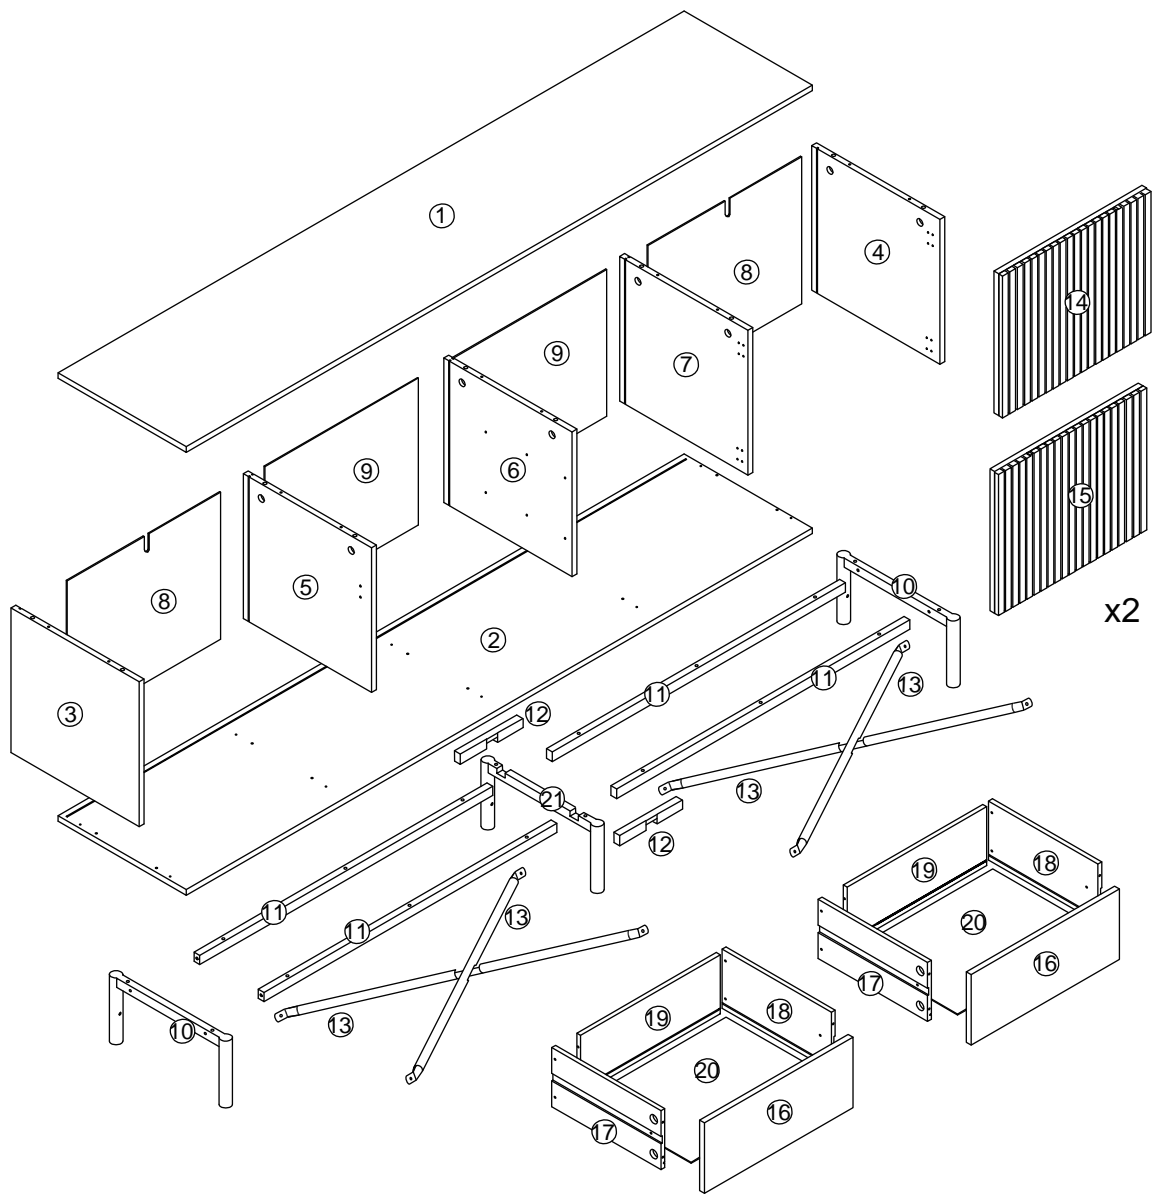

**MADRID -EXKLUSIV-**  
**16350083/06**

BDSK Handels GmbH & Co. KG  
Mergentheimer Straße 59, DE-97084  
Würzburg, Germany  
E-Mail: info@moemax.at

Letter	Piece	Number	Letter	Piece	Number
A	 6x35mm	18pcs	K	 3x16mm	16sets
B	 15x9.5mm	18pcs	L		1pc
C	 8x30mm	20pcs	M		6pcs
D	 310mm	4pcs	N	 6x30mm	18pcs
E	 3x12mm	28pcs	O	 2sets	2sets
F	 4x30mm	8pcs	P	 4x12mm	36pcs
G		5pcs	Q	 5x40mm	10pcs
H	 4x10mm	4pcs	U		3pcs
I	 6x14mm	14pcs	V	 6x40mm	4pcs
J	 4x12mm	2sets			

1

-  (A)x10pcs
-  (J)x2sets

2

-  (D)x4pcs
-  (E)x12pcs

3

 (B)x10pcs

 (C)x10pcs

4

17

 (H)x4pcs

18

 (K)x16pcs