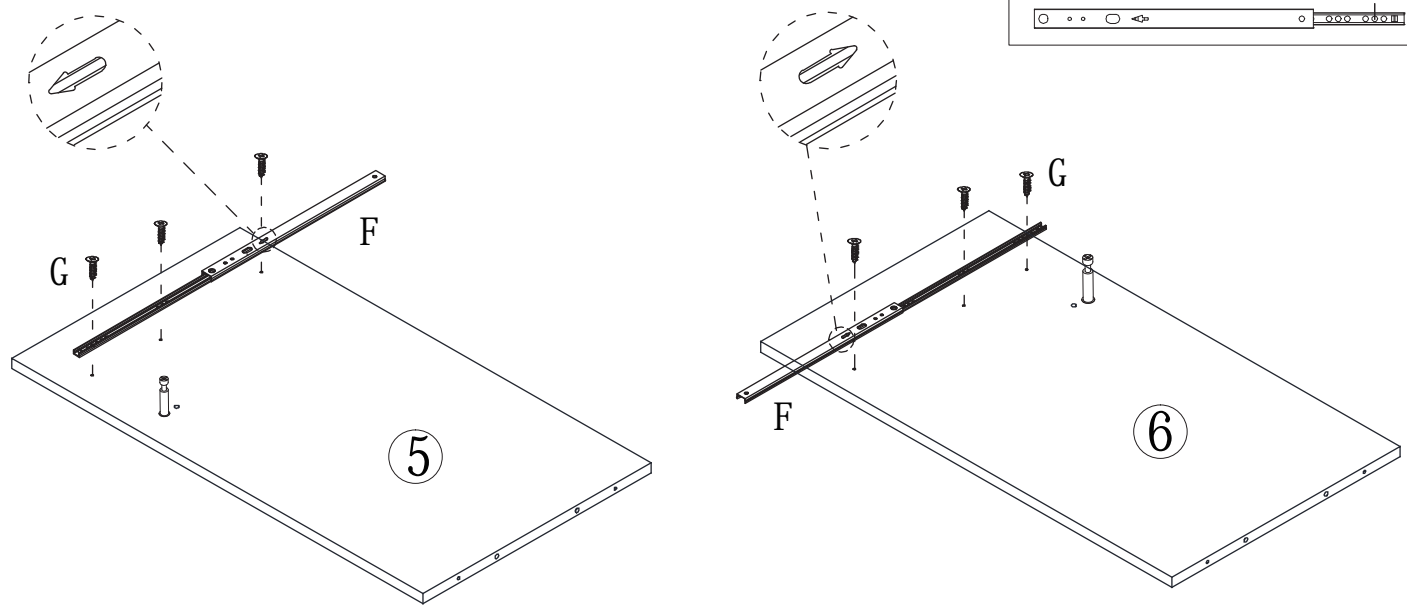

- (G)x6pcs
- (F)x2pcs