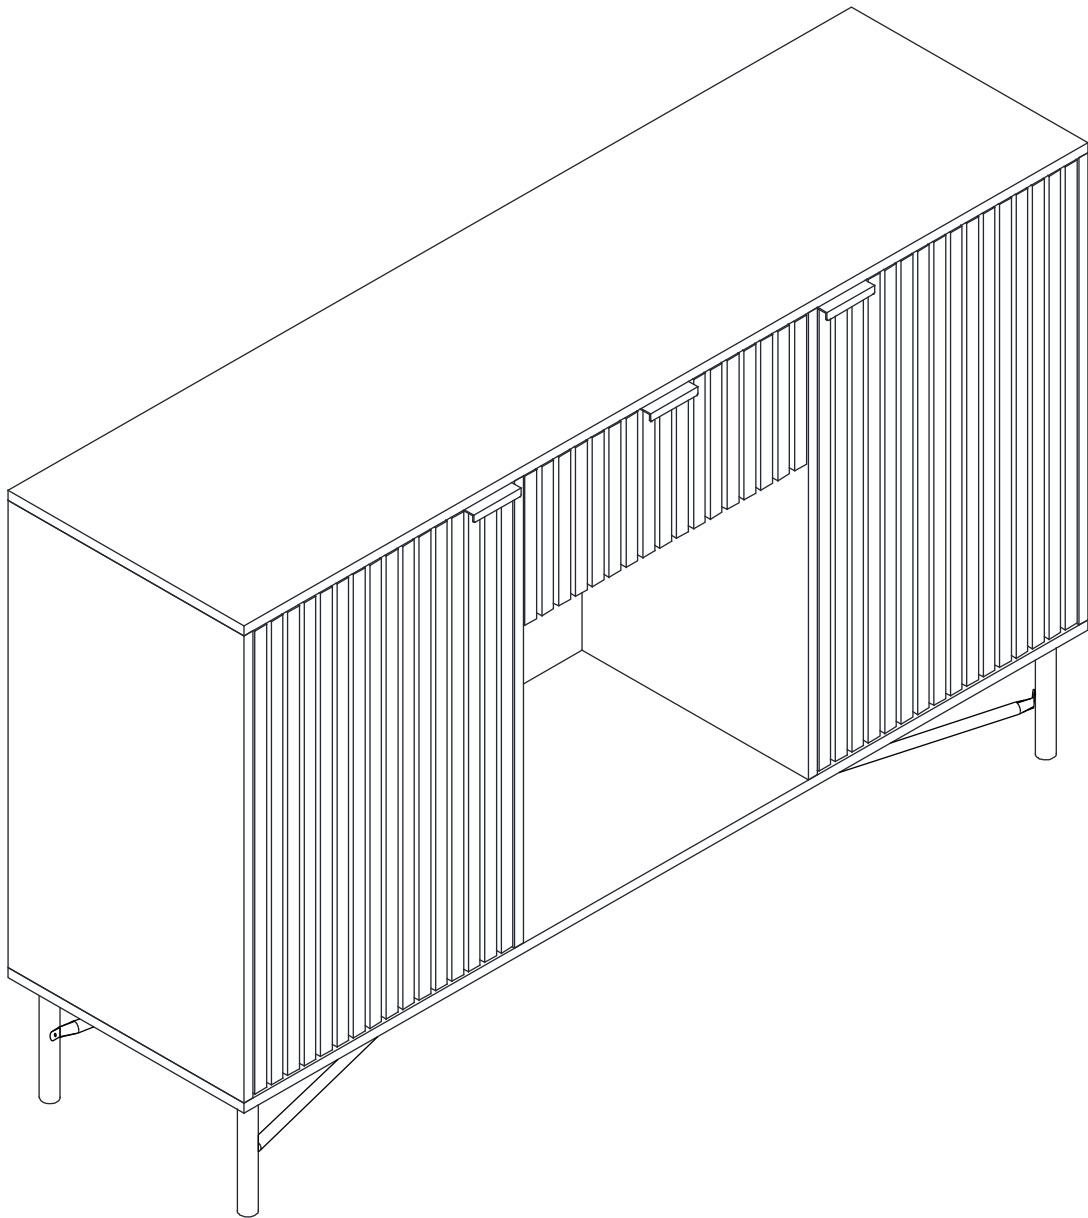

**MADRID -EXKLUSIV-**  
**16350083/01**

BDSK Handels GmbH & Co. KG  
Mergentheimer Straße 59, DE-97084  
Würzburg, Germany  
E-Mail: info@moemax.at

Letter	Piece	Number	Letter	Piece	Number
A	 6x35mm	14pcs	L		8sets
B		2pcs	M		1pc
C	 8x30mm	18pcs	N		2pcs
D	 9.5x15mm	14pcs	P		3pcs
E		4pcs	Q	 4x10mm	2pcs
F	 310mm	2pcs	R		8pcs
G	 3x12mm	16pcs	S		2sets
H	 6x14mm	6pcs	T	 2.2x10mm	8pcs
I	 6x30mm	10pcs	U	 6x40mm	4pcs
J	 5x40mm	8pcs	V	 4x12mm	24pcs
K	 4x30mm	4pcs	W	 3.5x40mm	2pcs