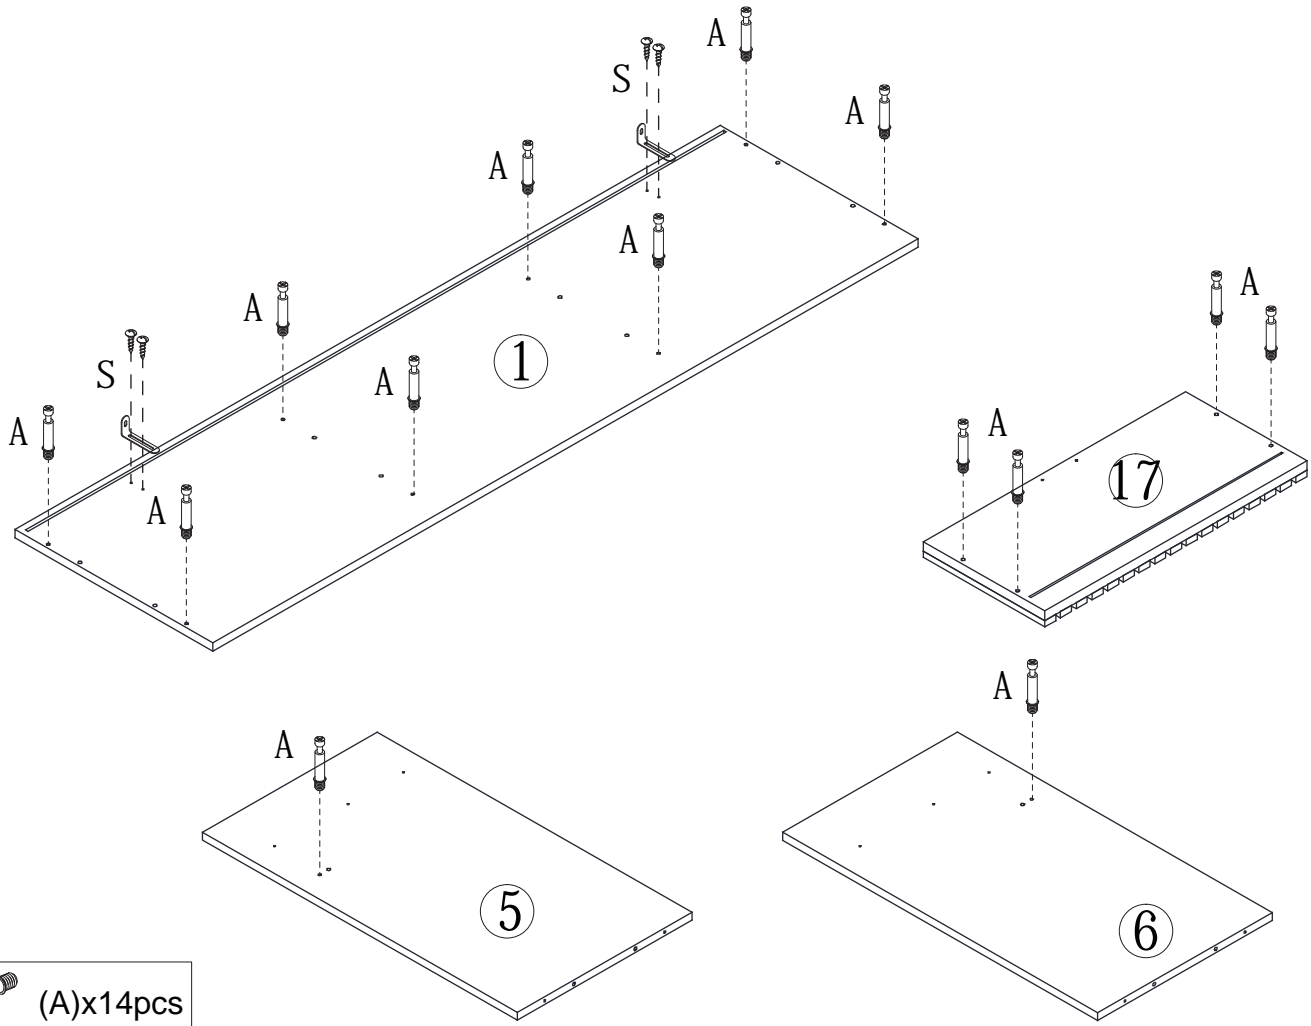

**MADRID -EXKLUSIV-**  
**16350083/01**

BDSK Handels GmbH & Co. KG  
Mergentheimer Straße 59, DE-97084  
Würzburg, Germany  
E-Mail: info@moemax.at

Letter	Piece	Number	Letter	Piece	Number
A	 6x35mm	14pcs	L		8sets
B		2pcs	M		1pc
C	 8x30mm	18pcs	N		2pcs
D	 9.5x15mm	14pcs	P		3pcs
E		4pcs	Q	 4x10mm	2pcs
F	 310mm	2pcs	R		8pcs
G	 3x12mm	16pcs	S		2sets
H	 6x14mm	6pcs	T	 2.2x10mm	8pcs
I	 6x30mm	10pcs	U	 6x40mm	4pcs
J	 5x40mm	8pcs	V	 4x12mm	24pcs
K	 4x30mm	4pcs	W	 3.5x40mm	2pcs

①

-  (A)x14pcs
-  (S)x2sets

②

-  (G)x6pcs
-  (F)x2pcs

3

(C)x2pcs

(D)x2pcs

(G)x4pcs