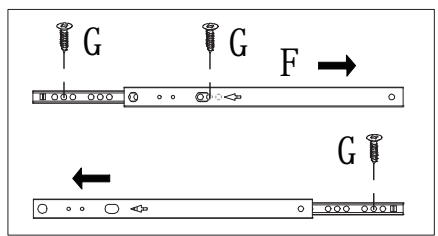

**MADRID -EXKLUSIV-**  
**16350083/01**

BDSK Handels GmbH & Co. KG  
Mergentheimer Straße 59, DE-97084  
Würzburg, Germany  
E-Mail: info@moemax.at

Letter	Piece	Number	Letter	Piece	Number
A	 6x35mm	14pcs	L		8sets
B		2pcs	M		1pc
C	 8x30mm	18pcs	N		2pcs
D	 9.5x15mm	14pcs	P		3pcs
E		4pcs	Q	 4x10mm	2pcs
F	 310mm	2pcs	R		8pcs
G	 3x12mm	16pcs	S		2sets
H	 6x14mm	6pcs	T	 2.2x10mm	8pcs
I	 6x30mm	10pcs	U	 6x40mm	4pcs
J	 5x40mm	8pcs	V	 4x12mm	24pcs
K	 4x30mm	4pcs	W	 3.5x40mm	2pcs

①

-  (A)x14pcs
-  (S)x2sets

②

-  (G)x6pcs
-  (F)x2pcs

3

(C)x2pcs

(D)x2pcs

(G)x4pcs

(N)x2pcs

4

(C)x8pcs

(J)x8pcs

5

-  (U)x4pcs
-  (M)x1pc

6

-  (H)x4pcs
-  (M)x1pc