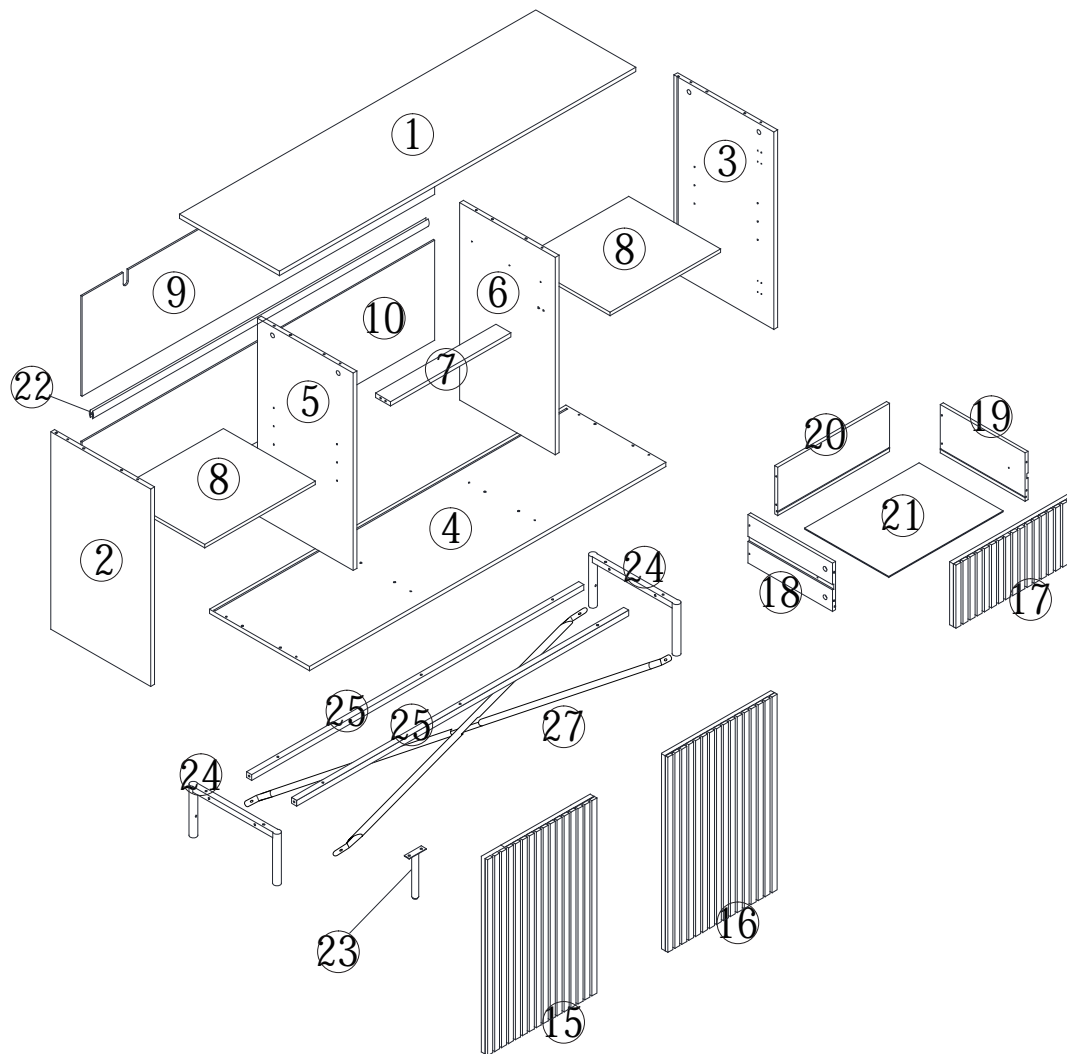

**MADRID -EXKLUSIV-**  
**16350083/01**

BDSK Handels GmbH & Co. KG  
Mergentheimer Straße 59, DE-97084  
Würzburg, Germany  
E-Mail: info@moemax.at

Letter	Piece	Number	Letter	Piece	Number
A	 6x35mm	14pcs	L		8sets
B		2pcs	M		1pc
C	 8x30mm	18pcs	N		2pcs
D	 9.5x15mm	14pcs	P		3pcs
E		4pcs	Q	 4x10mm	2pcs
F	 310mm	2pcs	R		8pcs
G	 3x12mm	16pcs	S		2sets
H	 6x14mm	6pcs	T	 2.2x10mm	8pcs
I	 6x30mm	10pcs	U	 6x40mm	4pcs
J	 5x40mm	8pcs	V	 4x12mm	24pcs
K	 4x30mm	4pcs	W	 3.5x40mm	2pcs

①

-  (A)x14pcs
-  (S)x2sets

②

-  (G)x6pcs
-  (F)x2pcs

3

(C)x2pcs

(D)x2pcs

(G)x4pcs