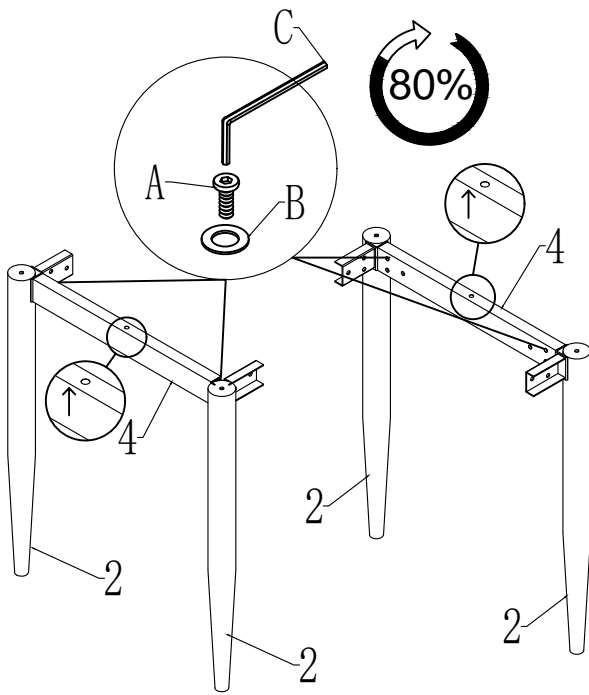

# 14670052/01

XXXLutz KG  
Römerstraße 39  
A-4600 Wels  
Autria

1	x1	2	x4	3	x2	4	x2
							
A	x24	B	x24	C	x1	D	x10
 M8x16		 M8x18		 M5			

1/2

1

2	x4	4	x2
---	----	---	----

A	x12	B	x12	C	x1
---	-----	---	-----	---	----

2

3	x2
---	----

A	x12	B	x12	C	x1
---	-----	---	-----	---	----

3

D	x10
---	-----

4

1	x1
---	----