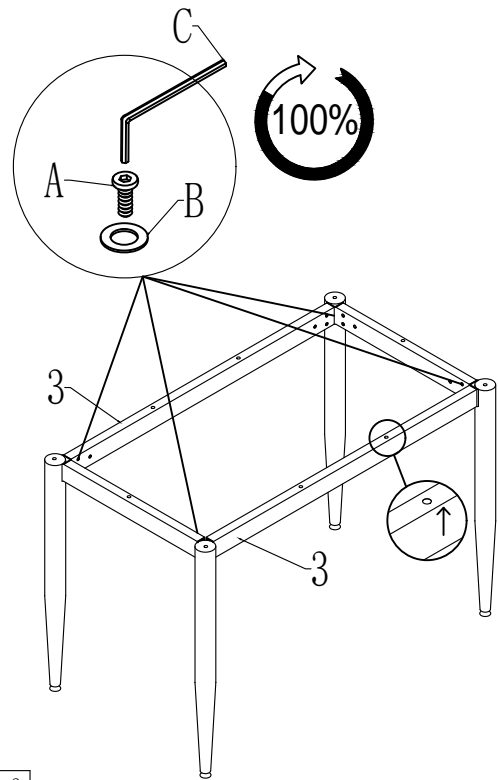

# 14670052/01

XXXLutz KG  
Römerstraße 39  
A-4600 Wels  
Autria

1	x1	2	x4	3	x2	4	x2
							
A	x24	B	x24	C	x1	D	x10
 M8x16		 M8x18		 M5			

1/2

1

2	x4	4	x2
---	----	---	----

A	x12	B	x12	C	x1
---	-----	---	-----	---	----

2

3	x2
---	----

A	x12	B	x12	C	x1
---	-----	---	-----	---	----

3

D	x10
---	-----

4

1	x1
---	----