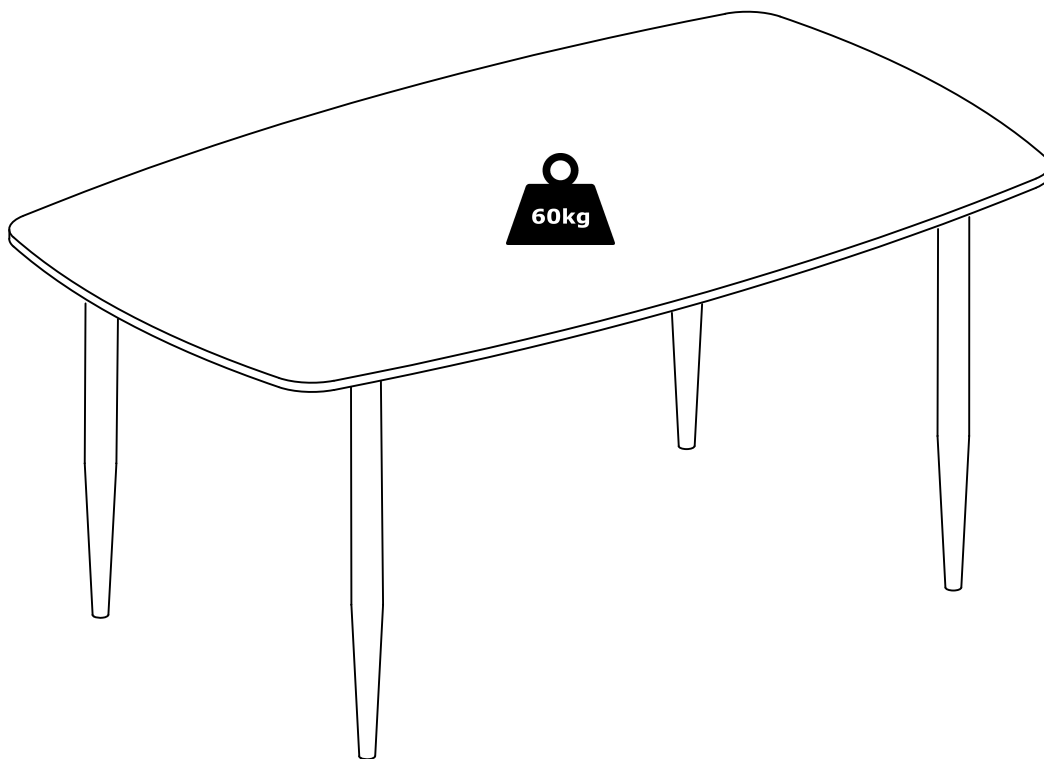

# 14670052/01

XXXLutz KG  
Römerstraße 39  
A-4600 Wels  
Autria

1	x1	2	x4	3	x2	4	x2
							
A	x24	B	x24	C	x1	D	x10
 M8x16		 M8x18		 M5			

1/2

1

2	x4	4	x2
---	----	---	----

A	x12	B	x12	C	x1
---	-----	---	-----	---	----

2

3	x2
---	----

A	x12	B	x12	C	x1
---	-----	---	-----	---	----

3

D	x10
---	-----

4

1	x1
---	----