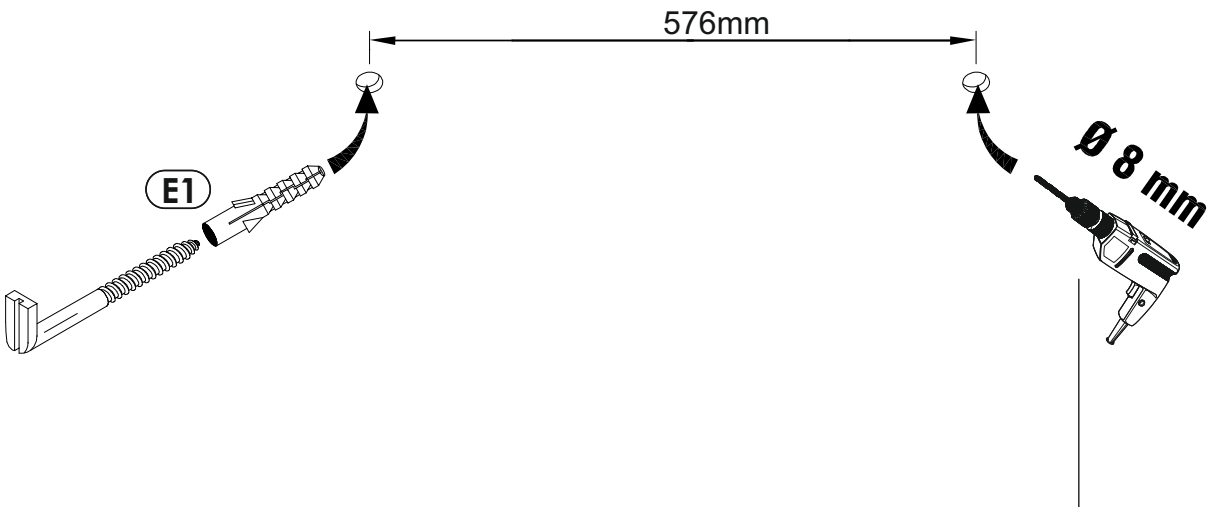

HARVEY - Garderobenpaneel

1150mm

820mm

296mm

HARVEY - Garderobenpaneel

B2 f 7 x 70 mm x6 	D22 5 x 11 mm x4 	E1 8 x 40 mm x2 
H6 4 x 22 mm x12 	K 4mm x1 	P12 x1 
P13 x1 	P14 x1 	P15 L-310mm x2 
P16 x3 		

HARVEY - Garderobenpaneel

1	688	280	16	x1	2/2
2	1150	820	25	x1	2/2
					1/2

1 ▶

2 ▶

3 ▶

4 ▶

5 ▶

6 ▶