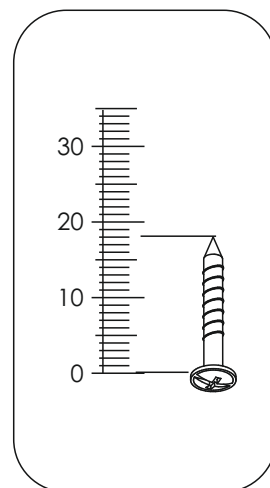

HARVEY - Garderobenpaneel

1150mm

820mm

296mm

HARVEY - Garderobenpaneel

B2 f 7 x 70 mm x6 	D22 5 x 11 mm x4 	E1 8 x 40 mm x2 
H6 4 x 22 mm x12 	K 4mm x1 	P12 x1 
P13 x1 	P14 x1 	P15 L-310mm x2 
P16 x3 		

HARVEY - Garderobenpaneel

1	688	280	16	x1	2/2
2	1150	820	25	x1	2/2
					1/2

1 ▶

2 ▶

3 ▶

4 ▶

5 ▶

6 ▶