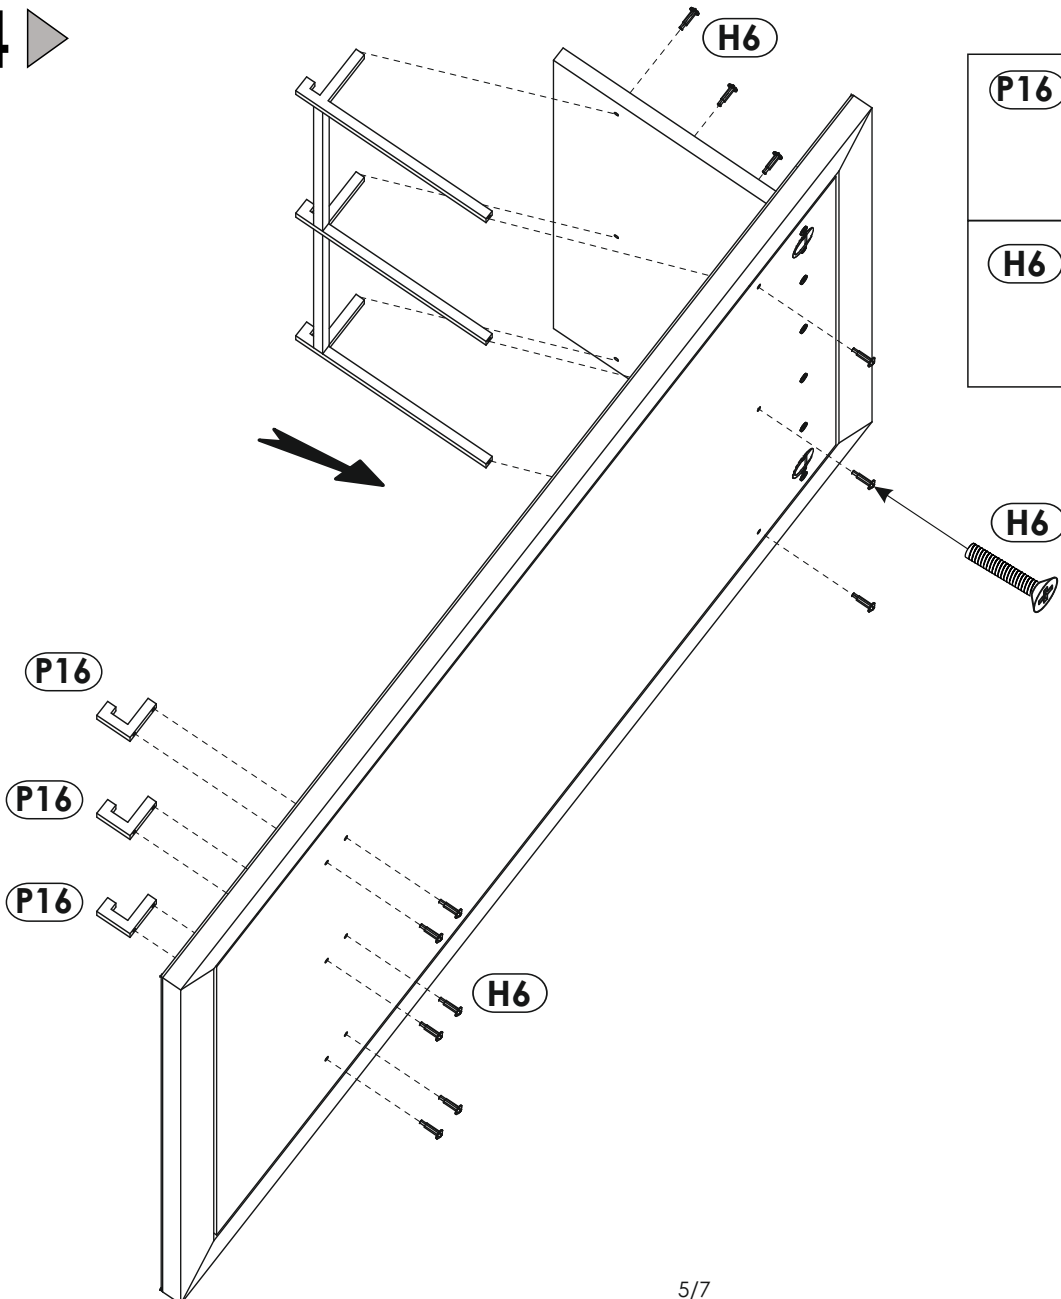

HARVEY - Garderobenpaneel

1150mm

820mm

296mm

HARVEY - Garderobenpaneel

B2 f 7 x 70 mm x6 	D22 5 x 11 mm x4 	E1 8 x 40 mm x2 
H6 4 x 22 mm x12 	K 4mm x1 	P12 x1 
P13 x1 	P14 x1 	P15 L-310mm x2 
P16 x3 		

HARVEY - Garderobenpaneel

1	688	280	16	x1	2/2
2	1150	820	25	x1	2/2
					1/2

1 ▶

2 ▶

3 ▶

4 ▶

5 ▶

6 ▶