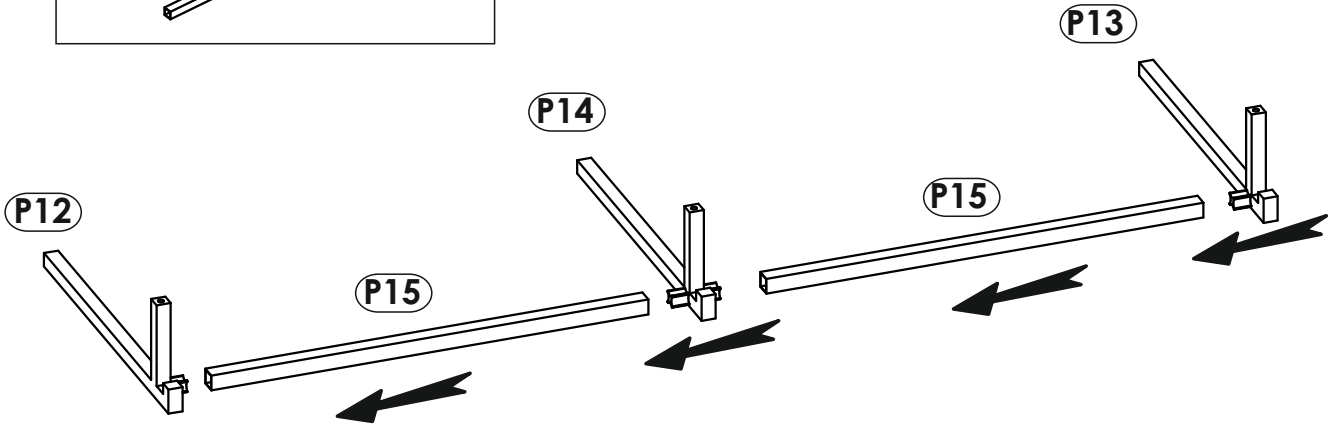

HARVEY - Garderobenpaneel

1150mm

820mm

296mm

HARVEY - Garderobenpaneel

B2 f 7 x 70 mm x6 	D22 5 x 11 mm x4 	E1 8 x 40 mm x2 
H6 4 x 22 mm x12 	K 4mm x1 	P12 x1 
P13 x1 	P14 x1 	P15 L-310mm x2 
P16 x3 		

HARVEY - Garderobenpaneel

1	688	280	16	x1	2/2
2	1150	820	25	x1	2/2
					1/2

1 ▶

2 ▶

3 ▶

4 ▶

5 ▶

6 ▶