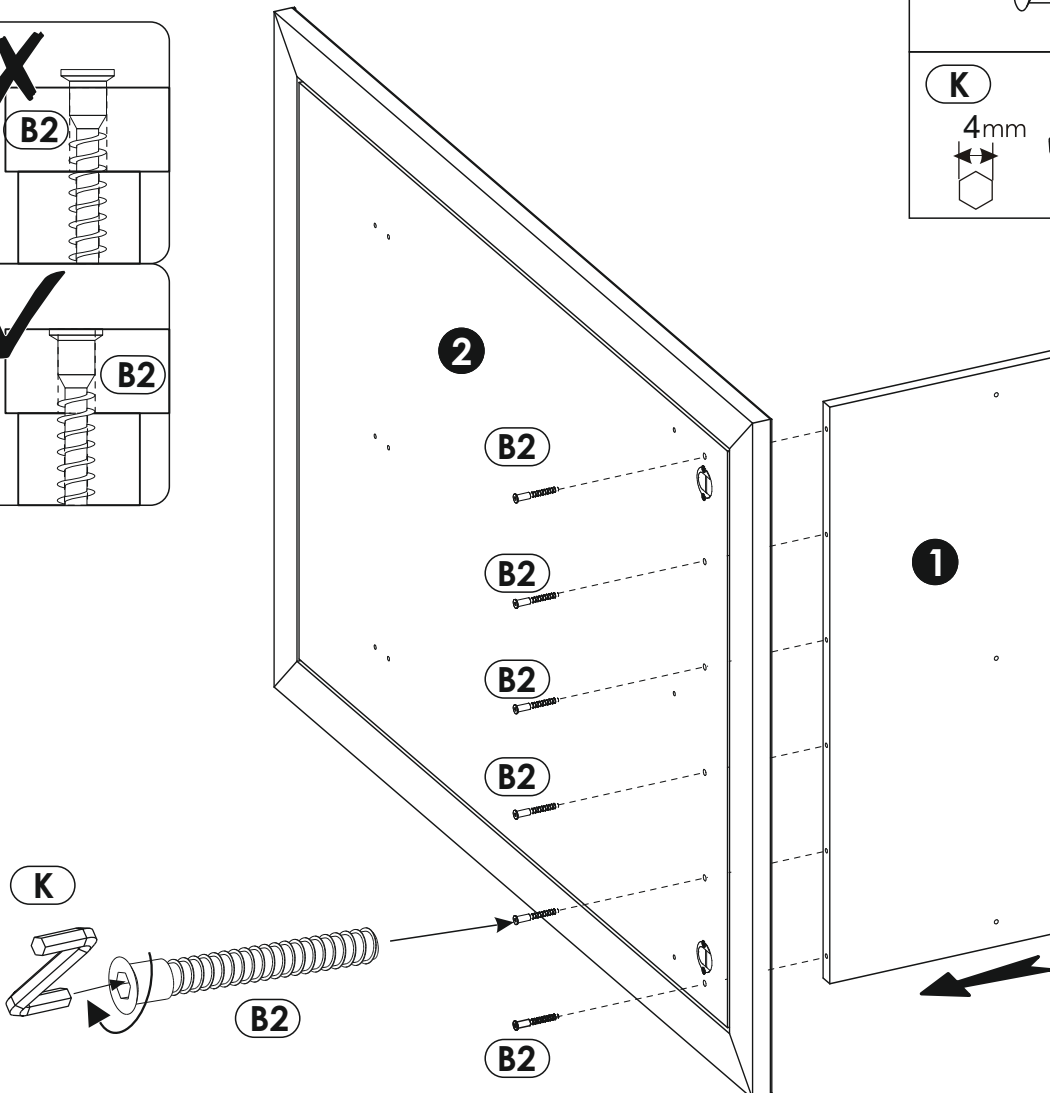

HARVEY - Garderobenpaneel

1150mm

820mm

296mm

HARVEY - Garderobenpaneel

B2 f 7 x 70 mm x6 	D22 5 x 11 mm x4 	E1 8 x 40 mm x2 
H6 4 x 22 mm x12 	K 4mm x1 	P12 x1 
P13 x1 	P14 x1 	P15 L-310mm x2 
P16 x3 		

HARVEY - Garderobenpaneel

1	688	280	16	x1	2/2
2	1150	820	25	x1	2/2
					1/2

1 ▶

2 ▶

3 ▶

4 ▶

5 ▶

6 ▶