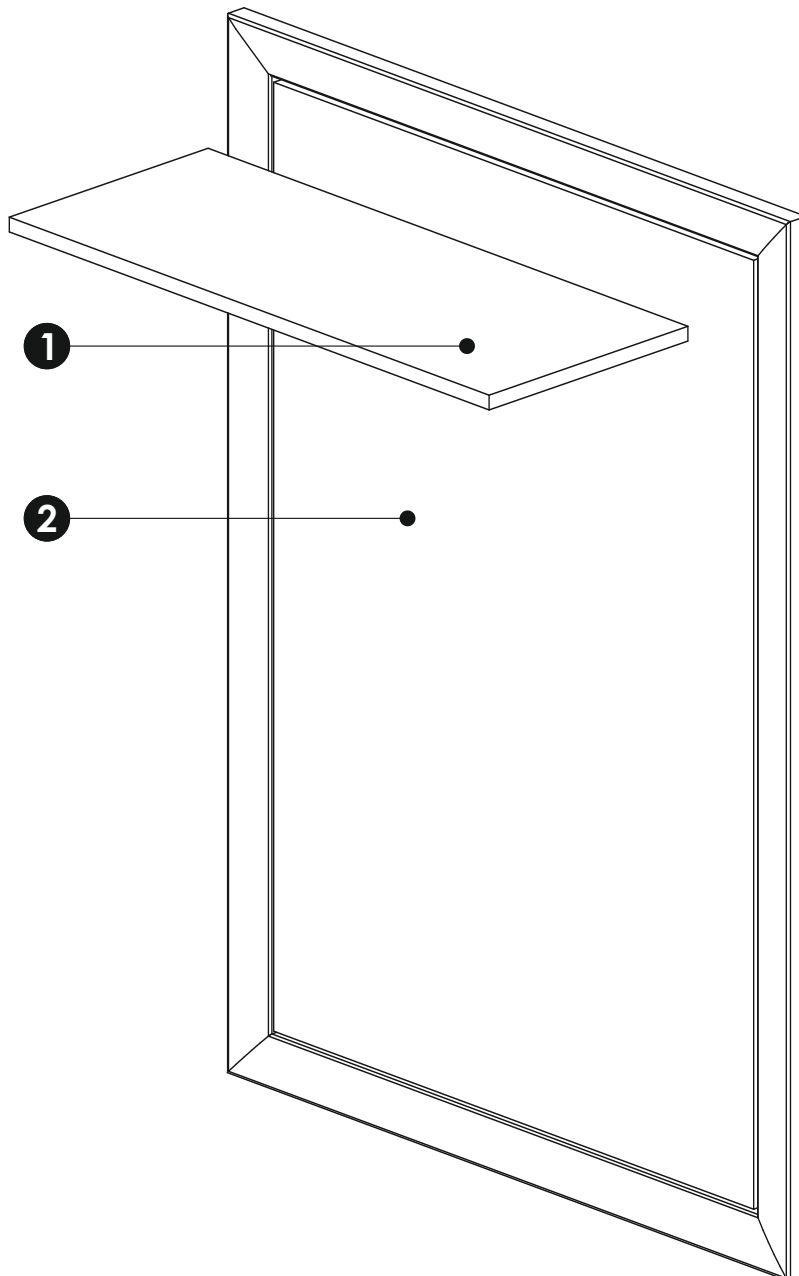

HARVEY - Garderobenpaneel

1150mm

820mm

296mm

HARVEY - Garderobenpaneel

B2 f 7 x 70 mm x6 	D22 5 x 11 mm x4 	E1 8 x 40 mm x2 
H6 4 x 22 mm x12 	K 4mm x1 	P12 x1 
P13 x1 	P14 x1 	P15 L-310mm x2 
P16 x3 		

HARVEY - Garderobenpaneel

1	688	280	16	x1	2/2
2	1150	820	25	x1	2/2
					1/2

1 ▶

2 ▶

3 ▶

4 ▶

5 ▶

6 ▶