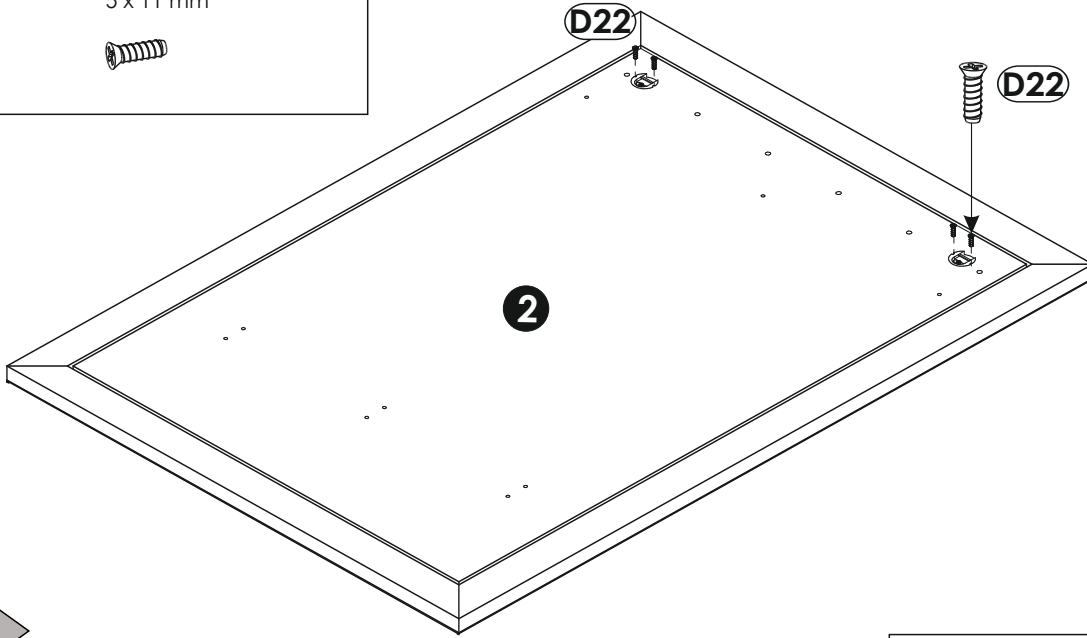

HARVEY - Garderobenpaneel

1150mm

820mm

296mm

HARVEY - Garderobenpaneel

B2 f 7 x 70 mm x6 	D22 5 x 11 mm x4 	E1 8 x 40 mm x2 
H6 4 x 22 mm x12 	K 4mm x1 	P12 x1 
P13 x1 	P14 x1 	P15 L-310mm x2 
P16 x3 		

HARVEY - Garderobenpaneel

1	688	280	16	x1	2/2
2	1150	820	25	x1	2/2
					1/2

1 ▶

2 ▶

3 ▶

4 ▶

5 ▶

6 ▶