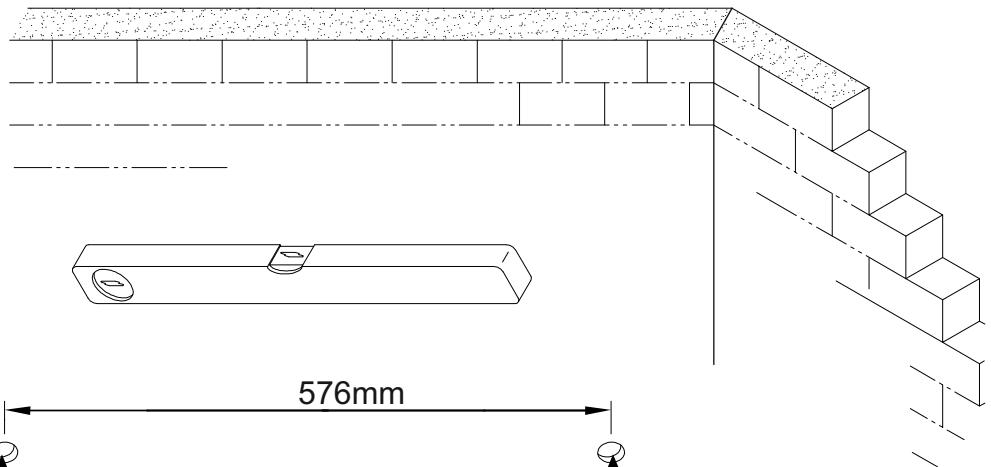

HARVEY - Garderobenpaneel

1150mm

820mm

296mm

HARVEY - Garderobenpaneel

B2 f 7 x 70 mm x6 	D22 5 x 11 mm x4 	E1 8 x 40 mm x2 
H6 4 x 22 mm x12 	K 4mm x1 	P12 x1 
P13 x1 	P14 x1 	P15 L-310mm x2 
P16 x3 		

HARVEY - Garderobenpaneel

1	688	280	16	x1	2/2
2	1150	820	25	x1	2/2
					1/2

1 ▶

2 ▶

3 ▶

4 ▶

5 ▶

6 ▶