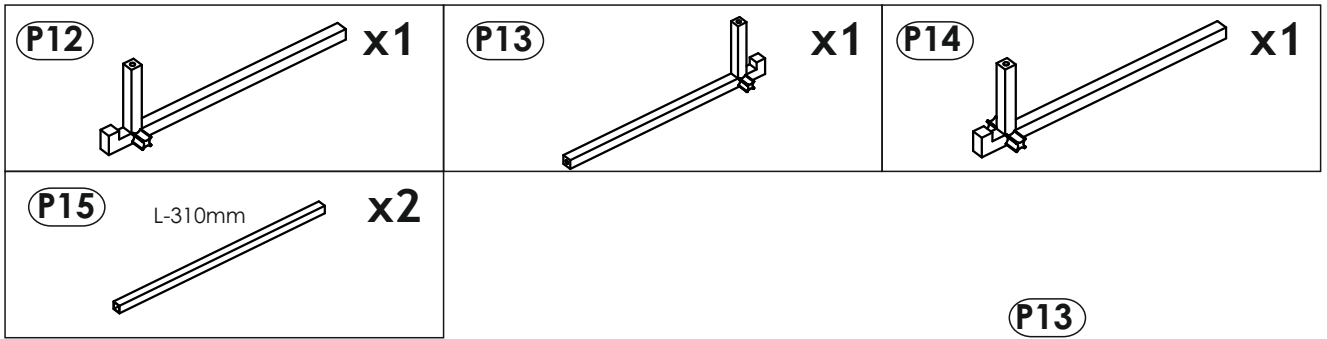

HARVEY - Garderobenpaneel

1150mm

820mm

296mm

HARVEY - Garderobenpaneel

B2 f 7 x 70 mm x6 	D22 5 x 11 mm x4 	E1 8 x 40 mm x2 
H6 4 x 22 mm x12 	K 4mm x1 	P12 x1 
P13 x1 	P14 x1 	P15 L-310mm x2 
P16 x3 		

HARVEY - Garderobenpaneel

1	688	280	16	x1	2/2
2	1150	820	25	x1	2/2
					1/2

1 ▶

2 ▶

3 ▶

4 ▶

5 ▶

6 ▶