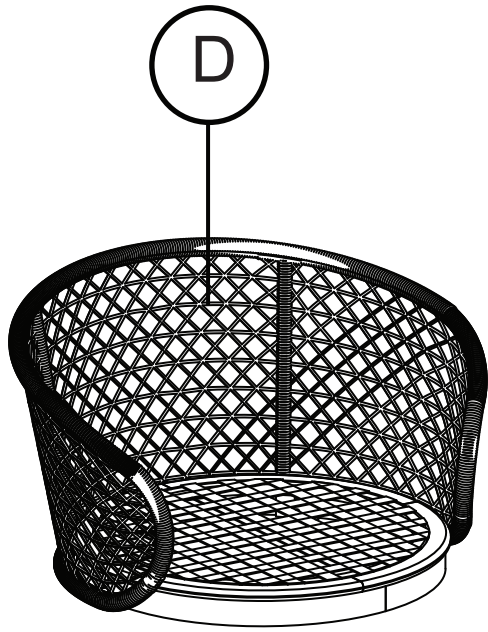

## COLOMBIA LOUNGE CHAIR

### HARDWARE LIST

NO.		NAME	QTY'
①		BOLT M6 X 55 MM	8
②		WASHER M14 X 6.5 X 1 MM	8
④		ALLEN KEY M4 X 75 MM	1

# PART LIST

NO.	PART NAME	QTY'
Ⓓ	FRAME CHAIR	1
Ⓟ	CHAIR LEG	4
Ⓠ	CHAIR SEAT CUSHION	1
Ⓖ	SMALL BACK CUSHION	1

STEP 1

STEP 2

FINISHED