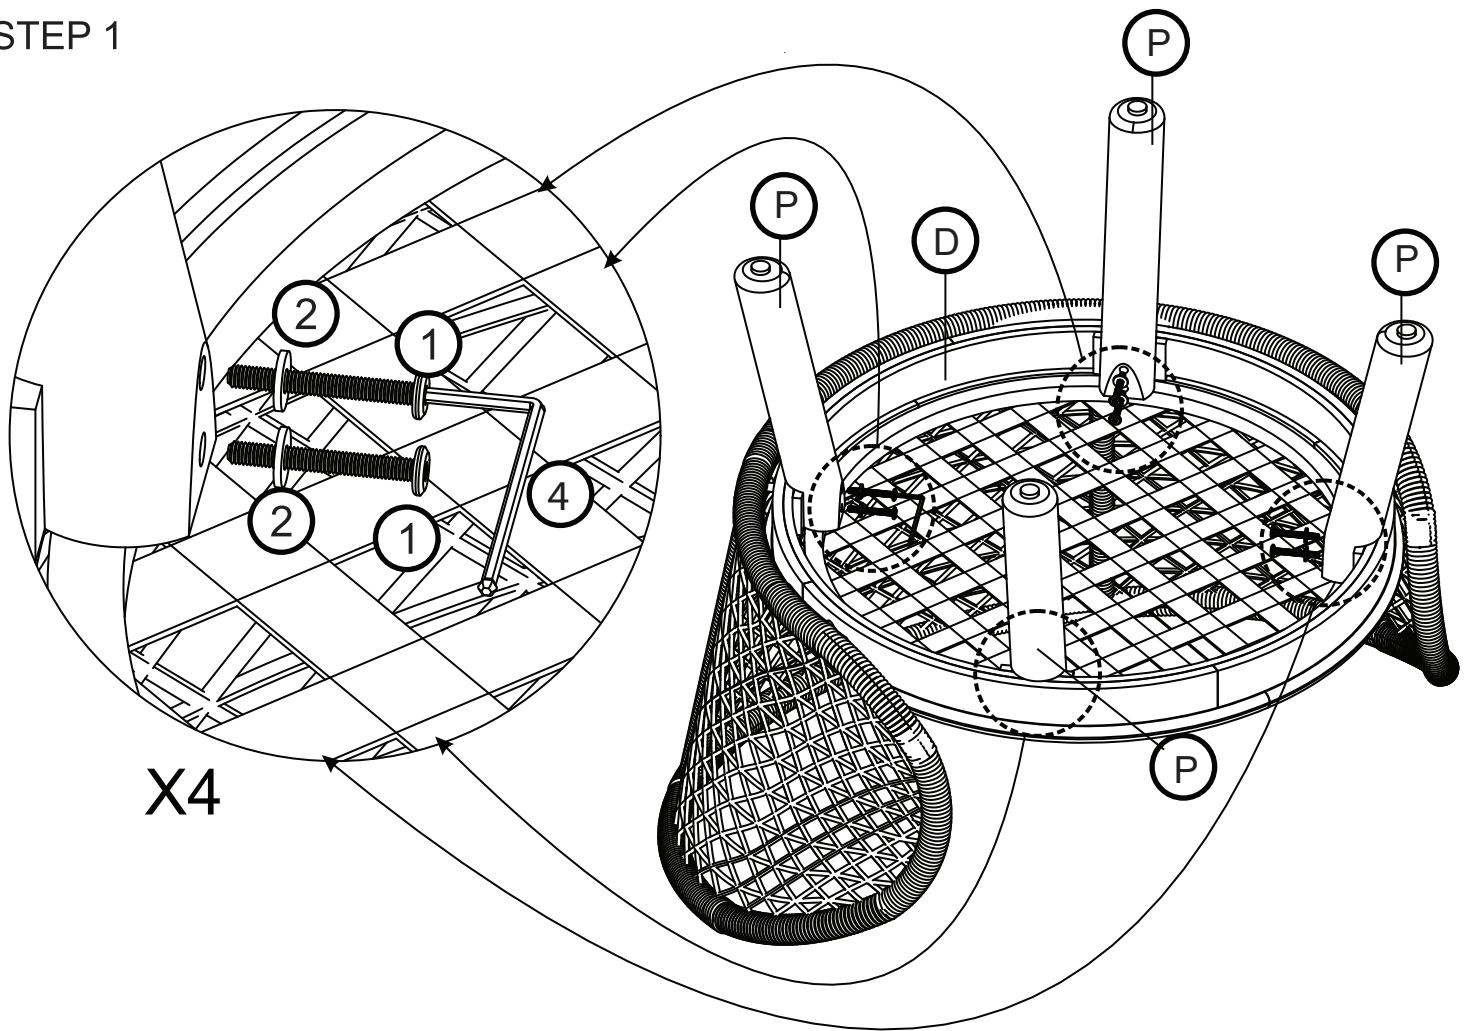

### HARDWARE LIST

NO.		NAME	QTY'
①		BOLT M6 X 55 MM	8
②		WASHER M14 X 6.5 X 1 MM	8
④		ALLEN KEY M4 X 75 MM	1

# PART LIST

NO.	PART NAME	QTY'
Ⓓ	FRAME CHAIR	1
Ⓟ	CHAIR LEG	4
Ⓠ	CHAIR SEAT CUSHION	1
Ⓖ	SMALL BACK CUSHION	1

STEP 1

STEP 2

FINISHED