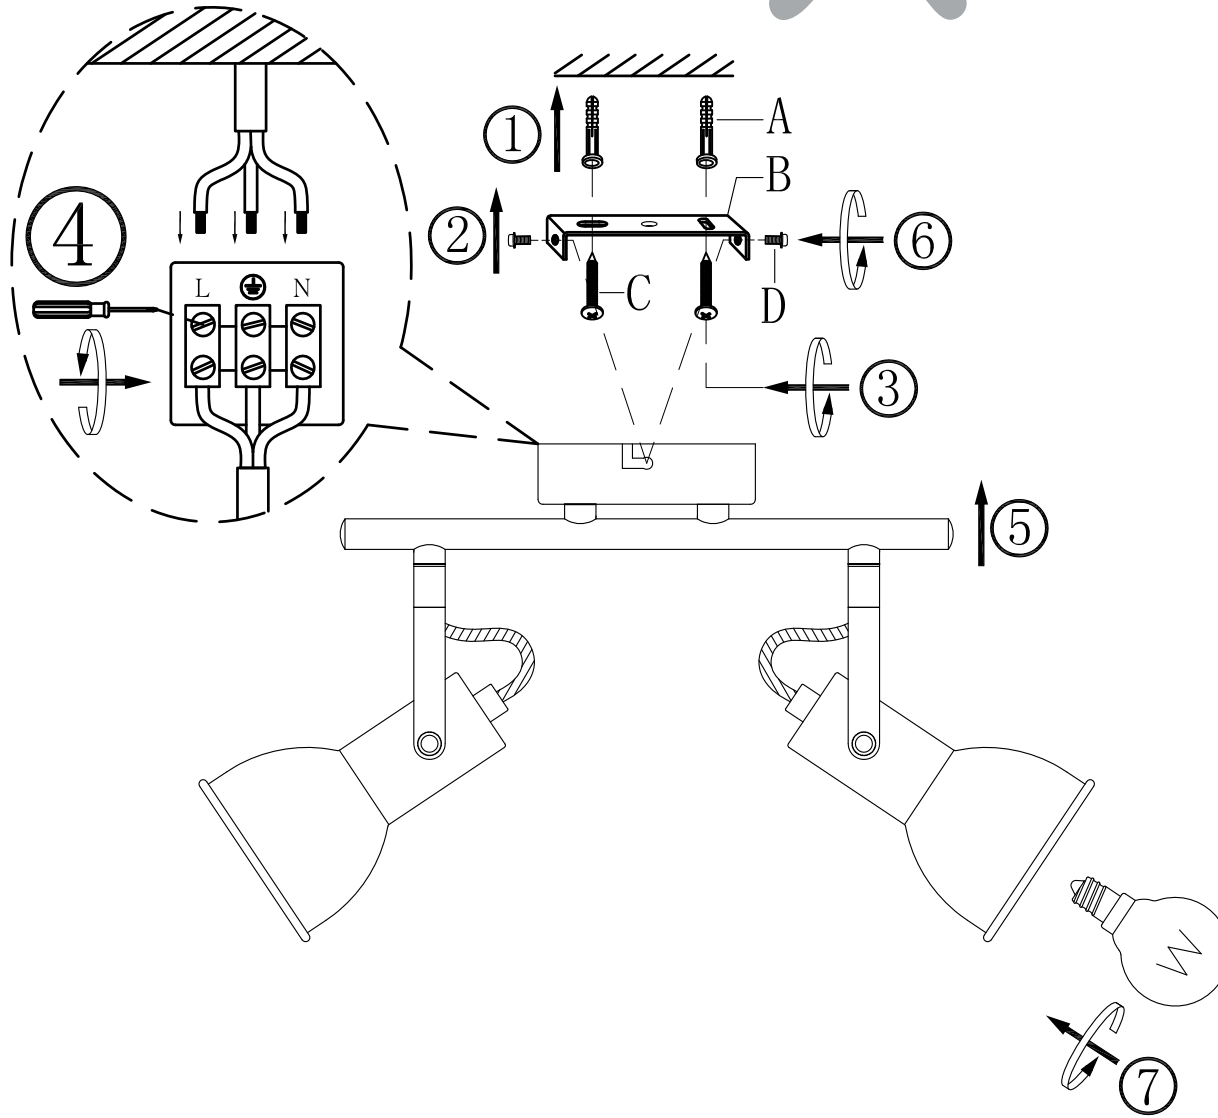

**modern living**  
by mömax

54642-2MA  
81810326-02

**B**

**spare parts**

code	part	
A		X 2pcs
B		X 1pcs
C		X 2pcs
D		X 2pcs