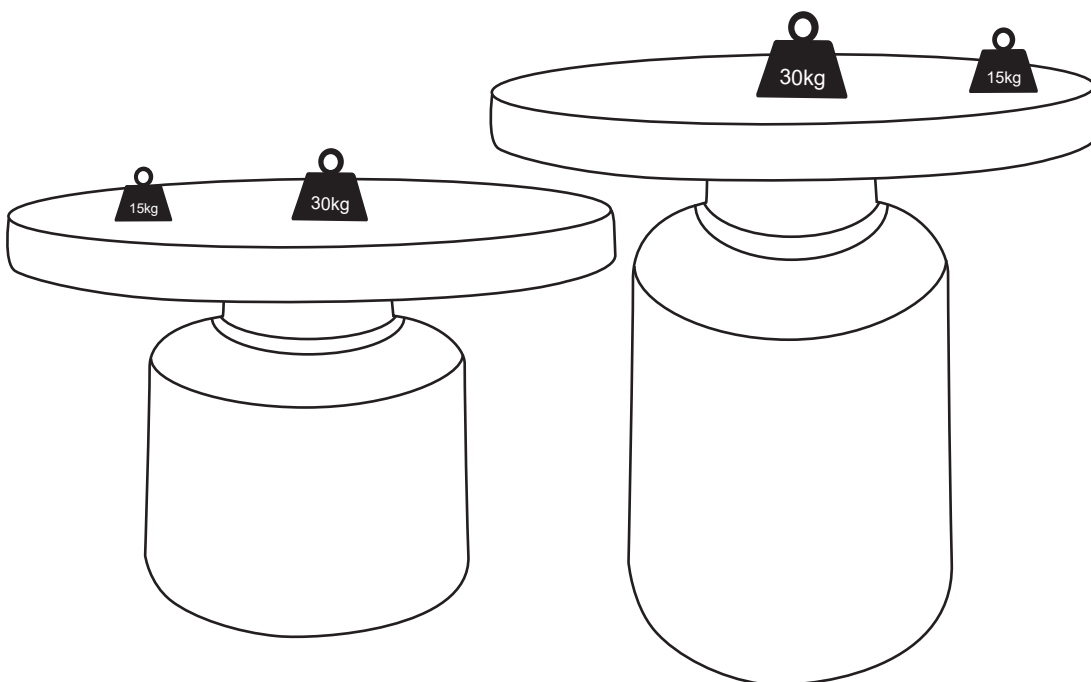

15670010/01
15670010/02
CAMDEN

XXXLutz KG
Roemerstrasse 39
AT-4600 Wels
Austria

①	x1	②	x1	A	x5	B	x5	C	x1
