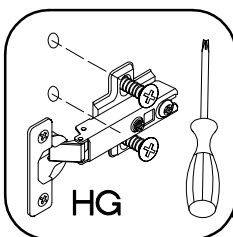

2

L=256mm S 2

VARIANT HIGH GLOSS