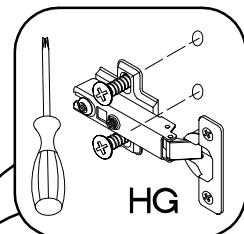

2

L=256mm S 2

VARIANT HIGH GLOSS