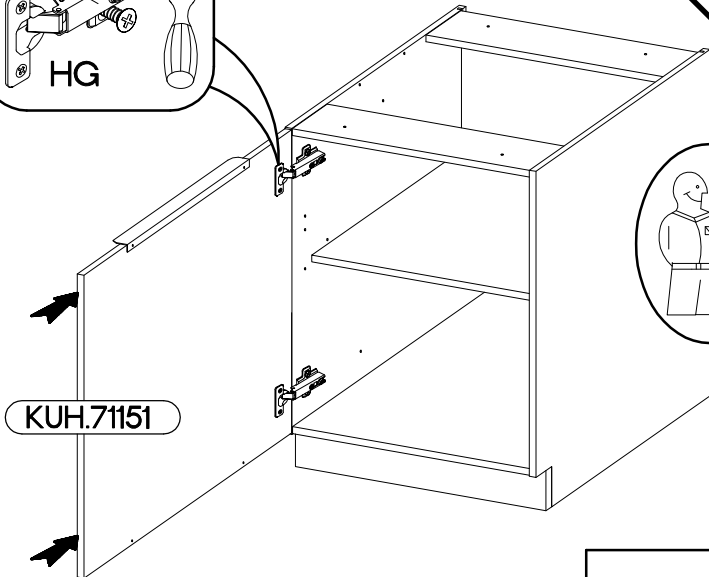

2

L=320mm S 1