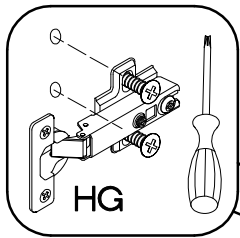

2

L=320mm S 1