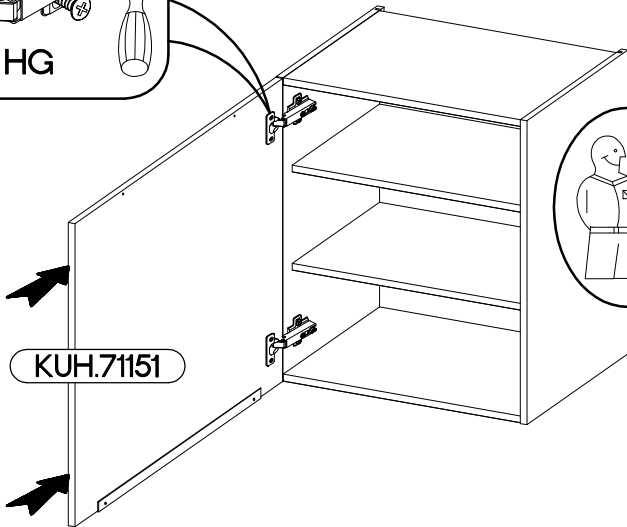

L=320mm

S

1

VARIANT HIGH GLOSS