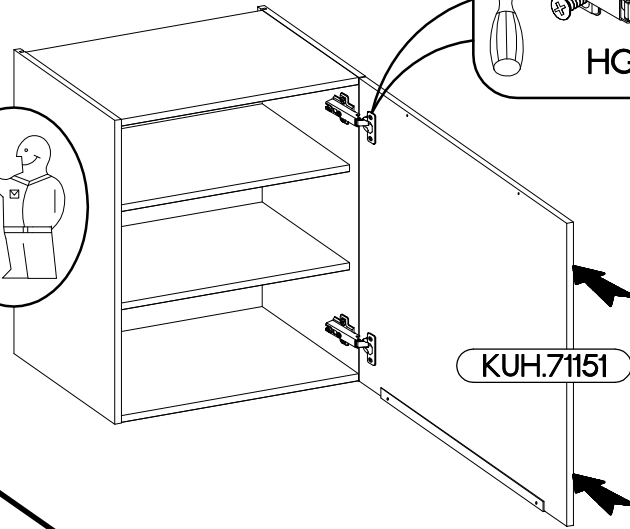

L=320mm

S

1

VARIANT HIGH GLOSS