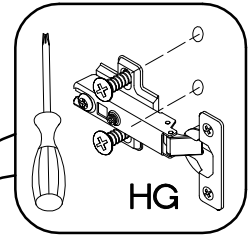

L=320mm

S

1

VARIANT HIGH GLOSS