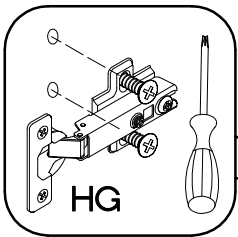

L=320mm

S

1

VARIANT HIGH GLOSS