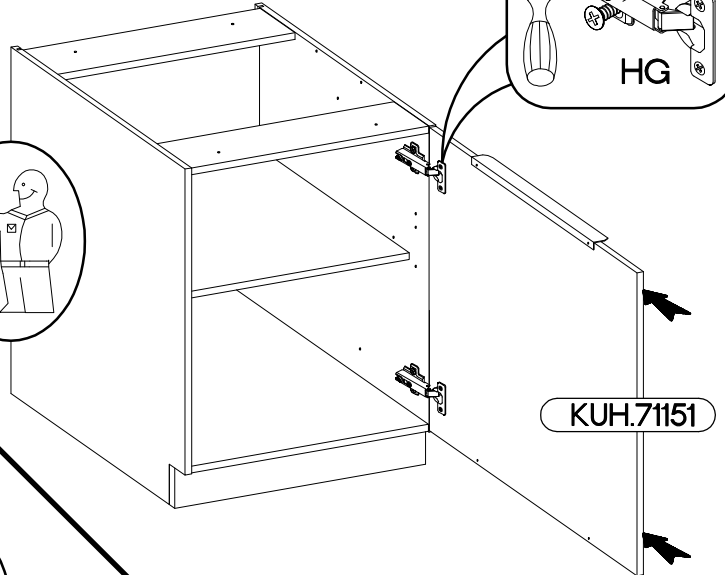

2

L=320mm S 1