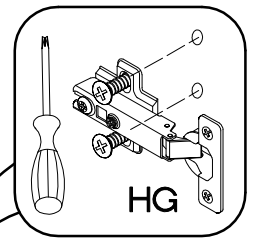

1

50 ZL 1F BB

±35/0mm [CD] HG 2	±3.5x13mm P5 4	±7/2mm J5 2

2

L=256mm S 1

VARIANT HIGH GLOSS