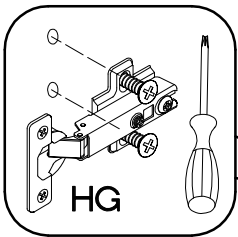

## VARIANT HIGH GLOSS

3

60 G-72 1F

L=320mm

S

1

VARIANT HIGH GLOSS