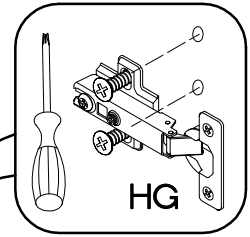

## VARIANT HIGH GLOSS

3

60 G-72 1F

L=320mm

S

1

VARIANT HIGH GLOSS