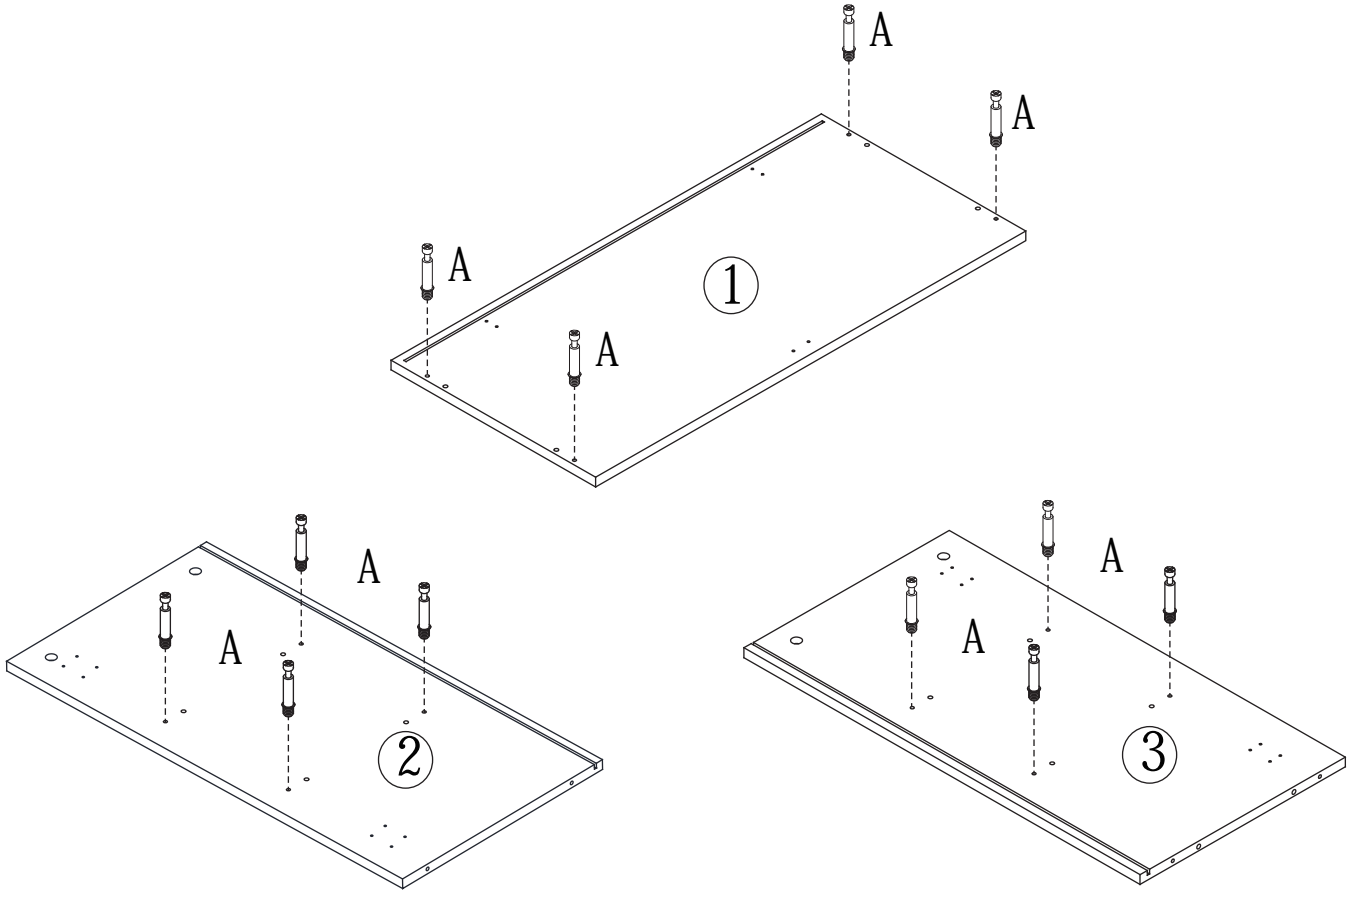

MADRID -EXKLUSIV-
16350083/02

BDSK Handels GmbH & Co. KG
Mergentheimer Straße 59, DE-97084
Würzburg, Germany
E-Mail: info@moemax.at

Letter	Piece	Number	Letter	Piece	Number
A		12pcs	I	 5x40mm	4pcs
B	 15x9.5mm	12pcs	J		12sets
C	 4x12mm	24pcs	K	 6x40mm	4pcs
D	 8x30mm	16pcs	L		2pcs
E		4pcs	M		2sets
F	 3x12mm	6pcs	N		1pc
G	 6x14mm	4pcs	P		1pc
H	 6x30mm	8pcs	Q		2pcs
R	 3.5x40mm	2pcs	S		4pcs

①

 (A)x12pcs

②

 (F)x2pcs

 (P)x1pcs

 (M)x2sets

3

 (C)x8pcs