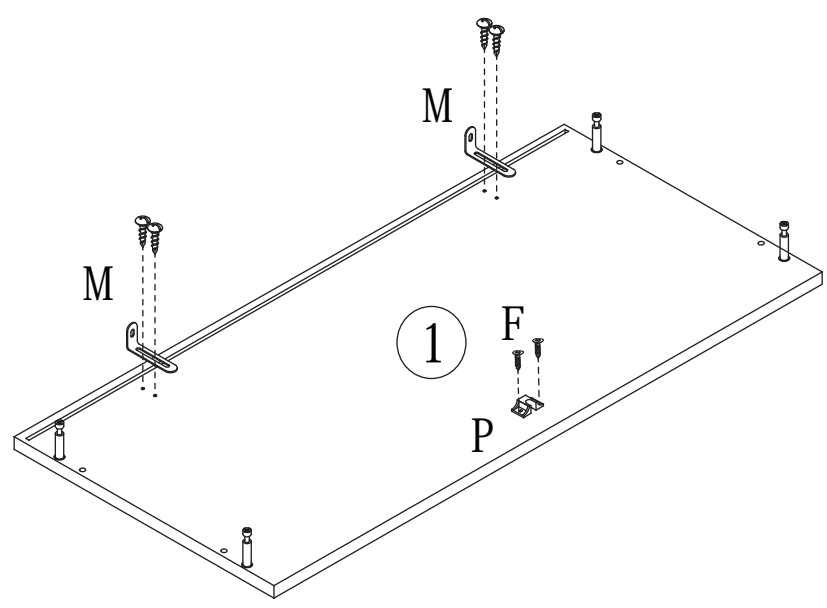

MADRID -EXKLUSIV-
16350083/02

BDSK Handels GmbH & Co. KG
Mergentheimer Straße 59, DE-97084
Würzburg, Germany
E-Mail: info@moemax.at

Letter	Piece	Number	Letter	Piece	Number
A		12pcs	I	 5x40mm	4pcs
B	 15x9.5mm	12pcs	J		12sets
C	 4x12mm	24pcs	K	 6x40mm	4pcs
D	 8x30mm	16pcs	L		2pcs
E		4pcs	M		2sets
F	 3x12mm	6pcs	N		1pc
G	 6x14mm	4pcs	P		1pc
H	 6x30mm	8pcs	Q		2pcs
R	 3.5x40mm	2pcs	S		4pcs

①

 (A)x12pcs

②

 (F)x2pcs

 (P)x1pcs

 (M)x2sets

3

 (C)x8pcs