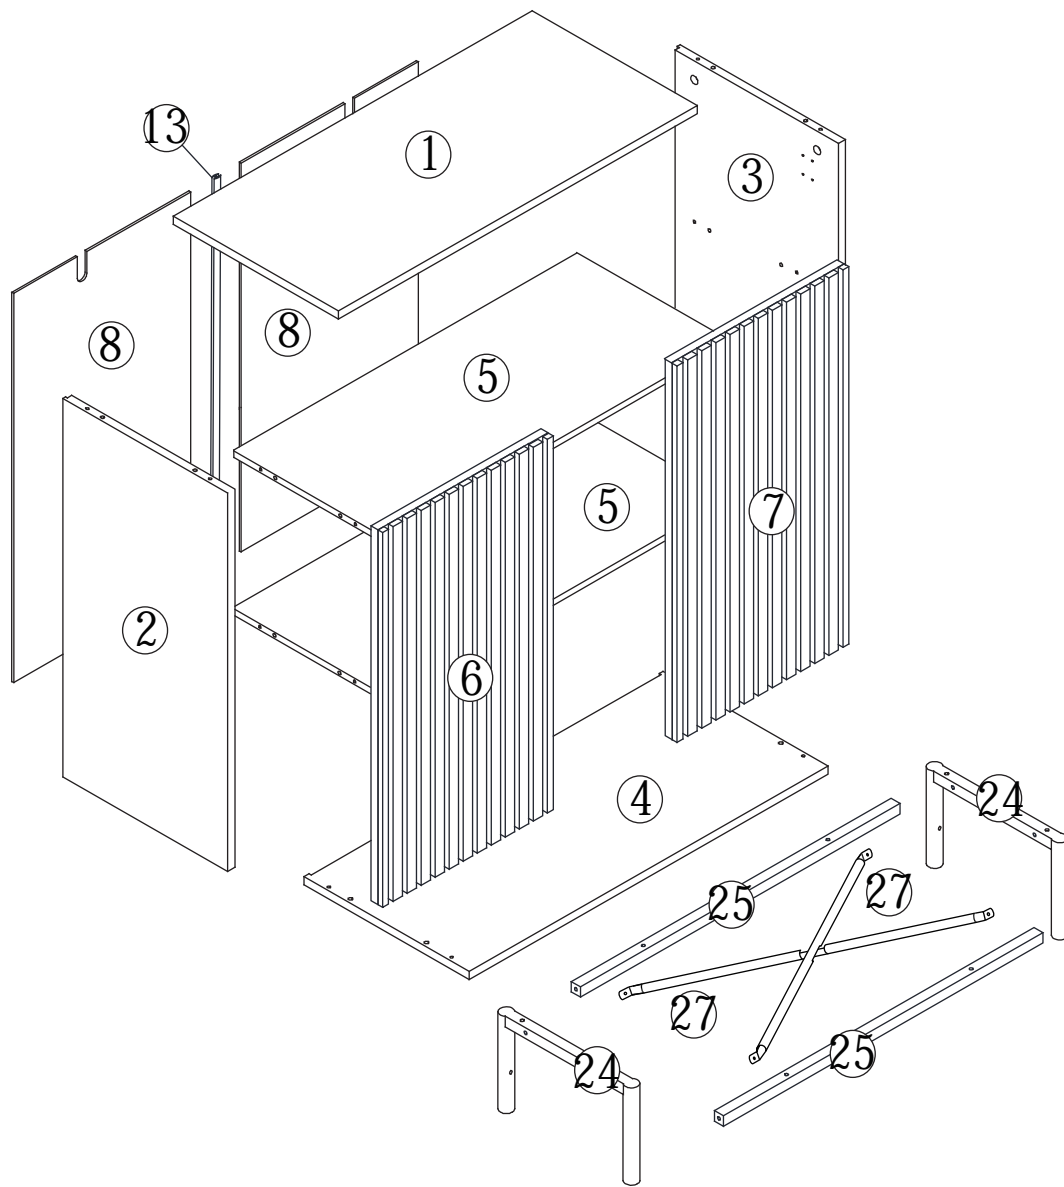

MADRID -EXKLUSIV-
16350083/02

BDSK Handels GmbH & Co. KG
Mergentheimer Straße 59, DE-97084
Würzburg, Germany
E-Mail: info@moemax.at

Letter	Piece	Number	Letter	Piece	Number
A		12pcs	I	 5x40mm	4pcs
B	 15x9.5mm	12pcs	J		12sets
C	 4x12mm	24pcs	K	 6x40mm	4pcs
D	 8x30mm	16pcs	L		2pcs
E		4pcs	M		2sets
F	 3x12mm	6pcs	N		1pc
G	 6x14mm	4pcs	P		1pc
H	 6x30mm	8pcs	Q		2pcs
R	 3.5x40mm	2pcs	S		4pcs