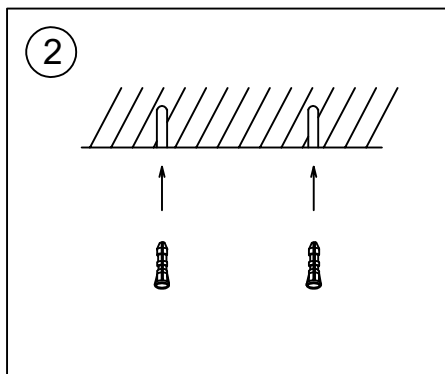

Installation -

Step by step instructions:

BDSK Handels GmbH & Co. KG
Mergentheimer Straße 59
DE-97084 Würzburg
Germany
UID: DE279448078
www.moemax.com
info@moemax.at