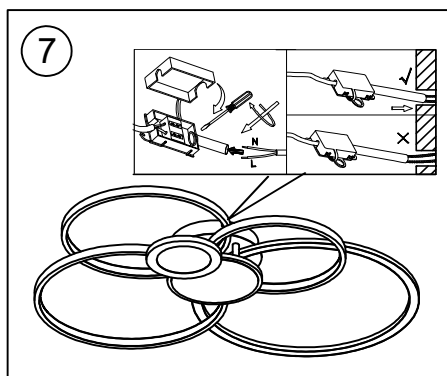

Installation -

Step by step instructions:

BDSK Handels GmbH & Co. KG
Mergentheimer Straße 59
DE-97084 Würzburg
Germany
UID: DE279448078
www.moemax.com
info@moemax.at