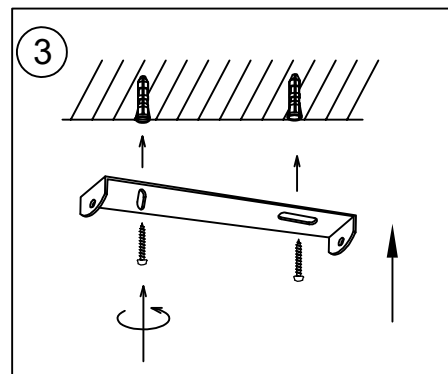

Installation -

Step by step instructions:

BDSK Handels GmbH & Co. KG
Mergentheimer Straße 59
DE-97084 Würzburg
Germany
UID: DE279448078
www.moemax.com
info@moemax.at