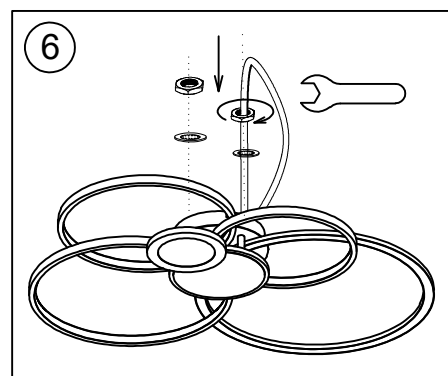

Installation -

Step by step instructions:

BDSK Handels GmbH & Co. KG
Mergentheimer Straße 59
DE-97084 Würzburg
Germany
UID: DE279448078
www.moemax.com
info@moemax.at