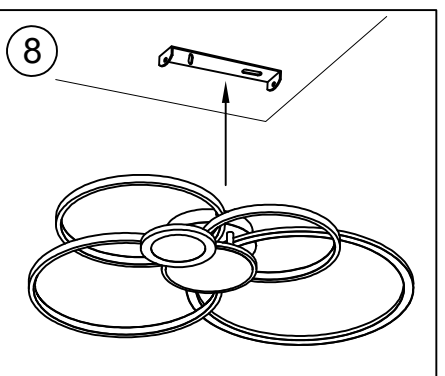

Installation -

Step by step instructions:

BDSK Handels GmbH & Co. KG
Mergentheimer Straße 59
DE-97084 Würzburg
Germany
UID: DE279448078
www.moemax.com
info@moemax.at