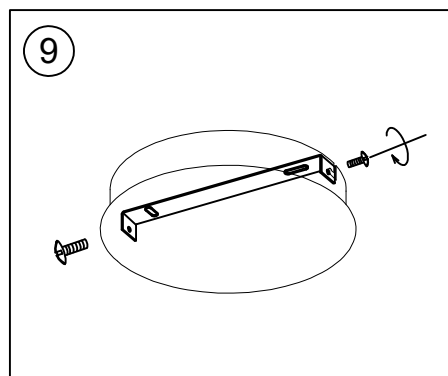

Installation -

Step by step instructions:

BDSK Handels GmbH & Co. KG
Mergentheimer Straße 59
DE-97084 Würzburg
Germany
UID: DE279448078
www.moemax.com
info@moemax.at