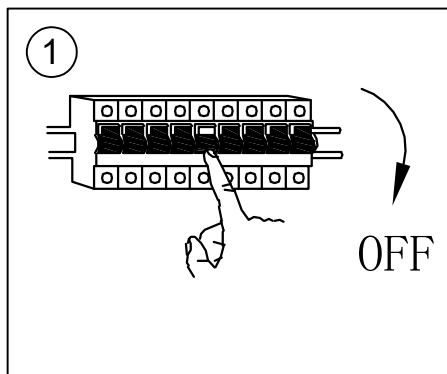

Installation -

Step by step instructions:

BDSK Handels GmbH & Co. KG
Mergentheimer Straße 59
DE-97084 Würzburg
Germany
UID: DE279448078
www.moemax.com
info@moemax.at