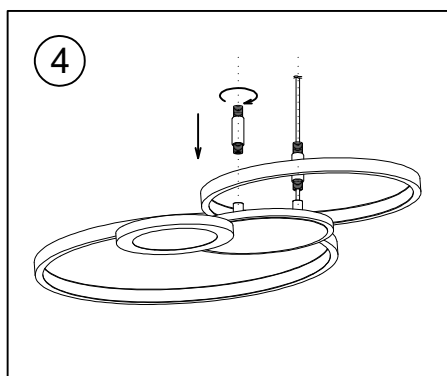

Installation -

Step by step instructions:

BDSK Handels GmbH & Co. KG
Mergentheimer Straße 59
DE-97084 Würzburg
Germany
UID: DE279448078
www.moemax.com
info@moemax.at