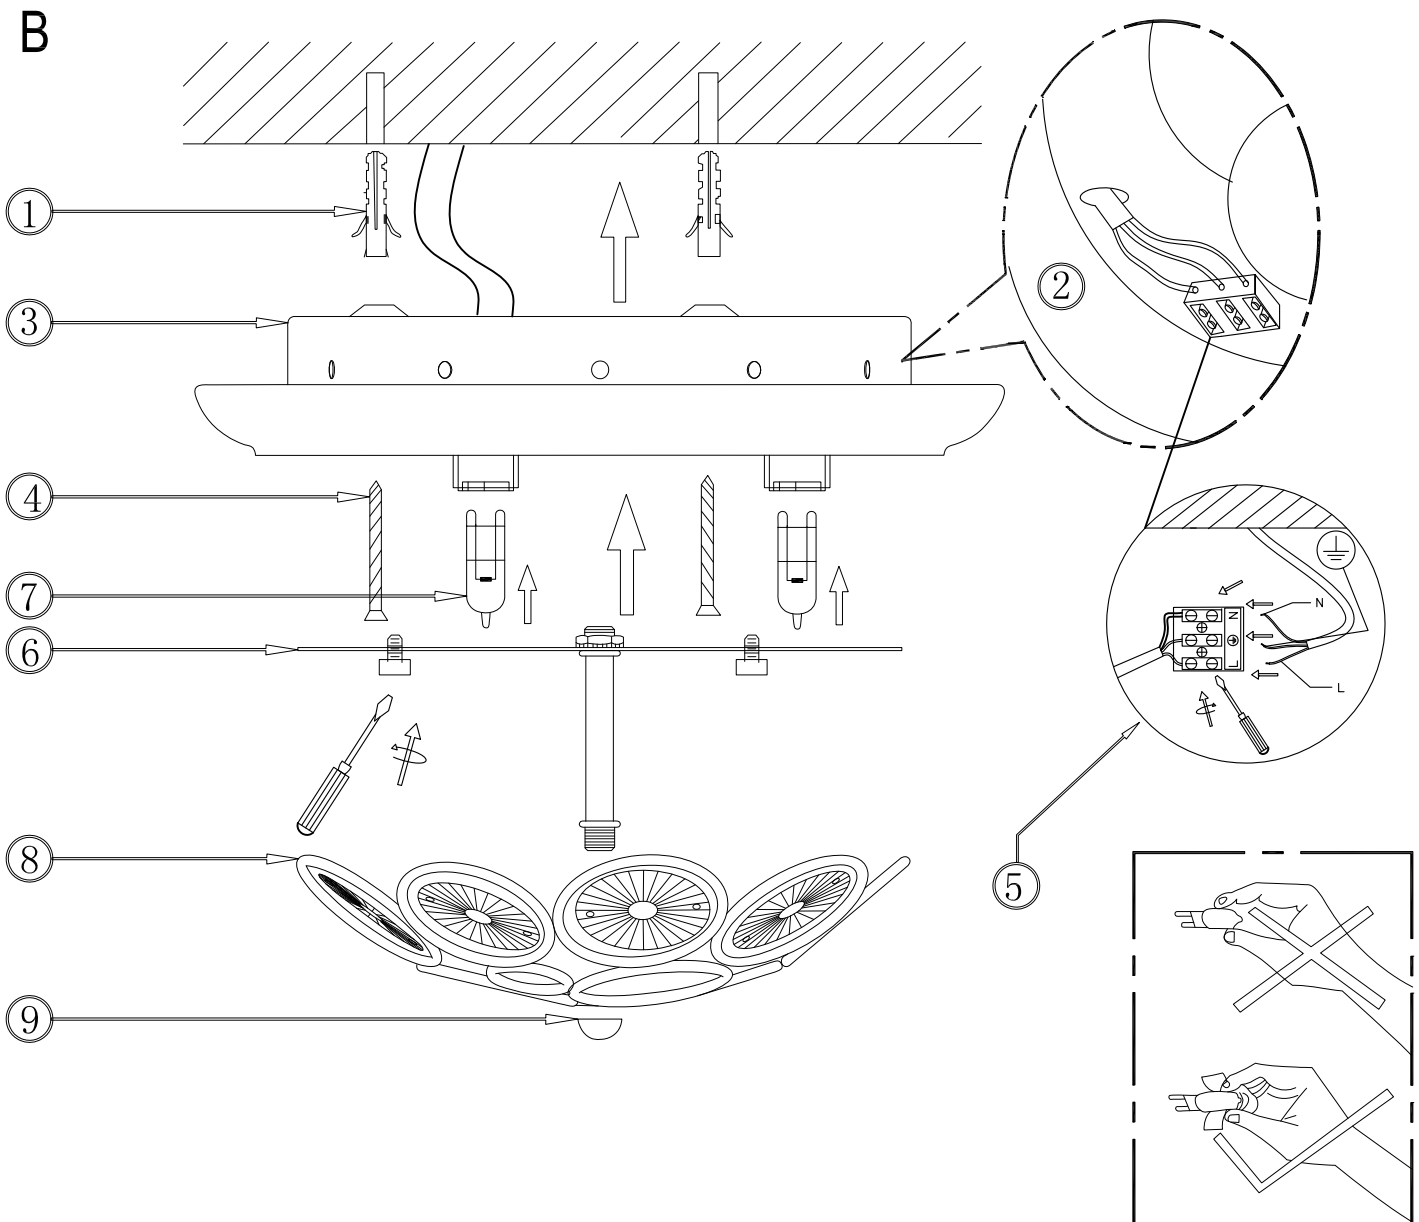

GLOBO

LIGHTING

Model:46642-3D

GLOBO Handels GmbH

St. Peter 38

A-9184 St. Jakob/Rosental

www.globo-lighting.com