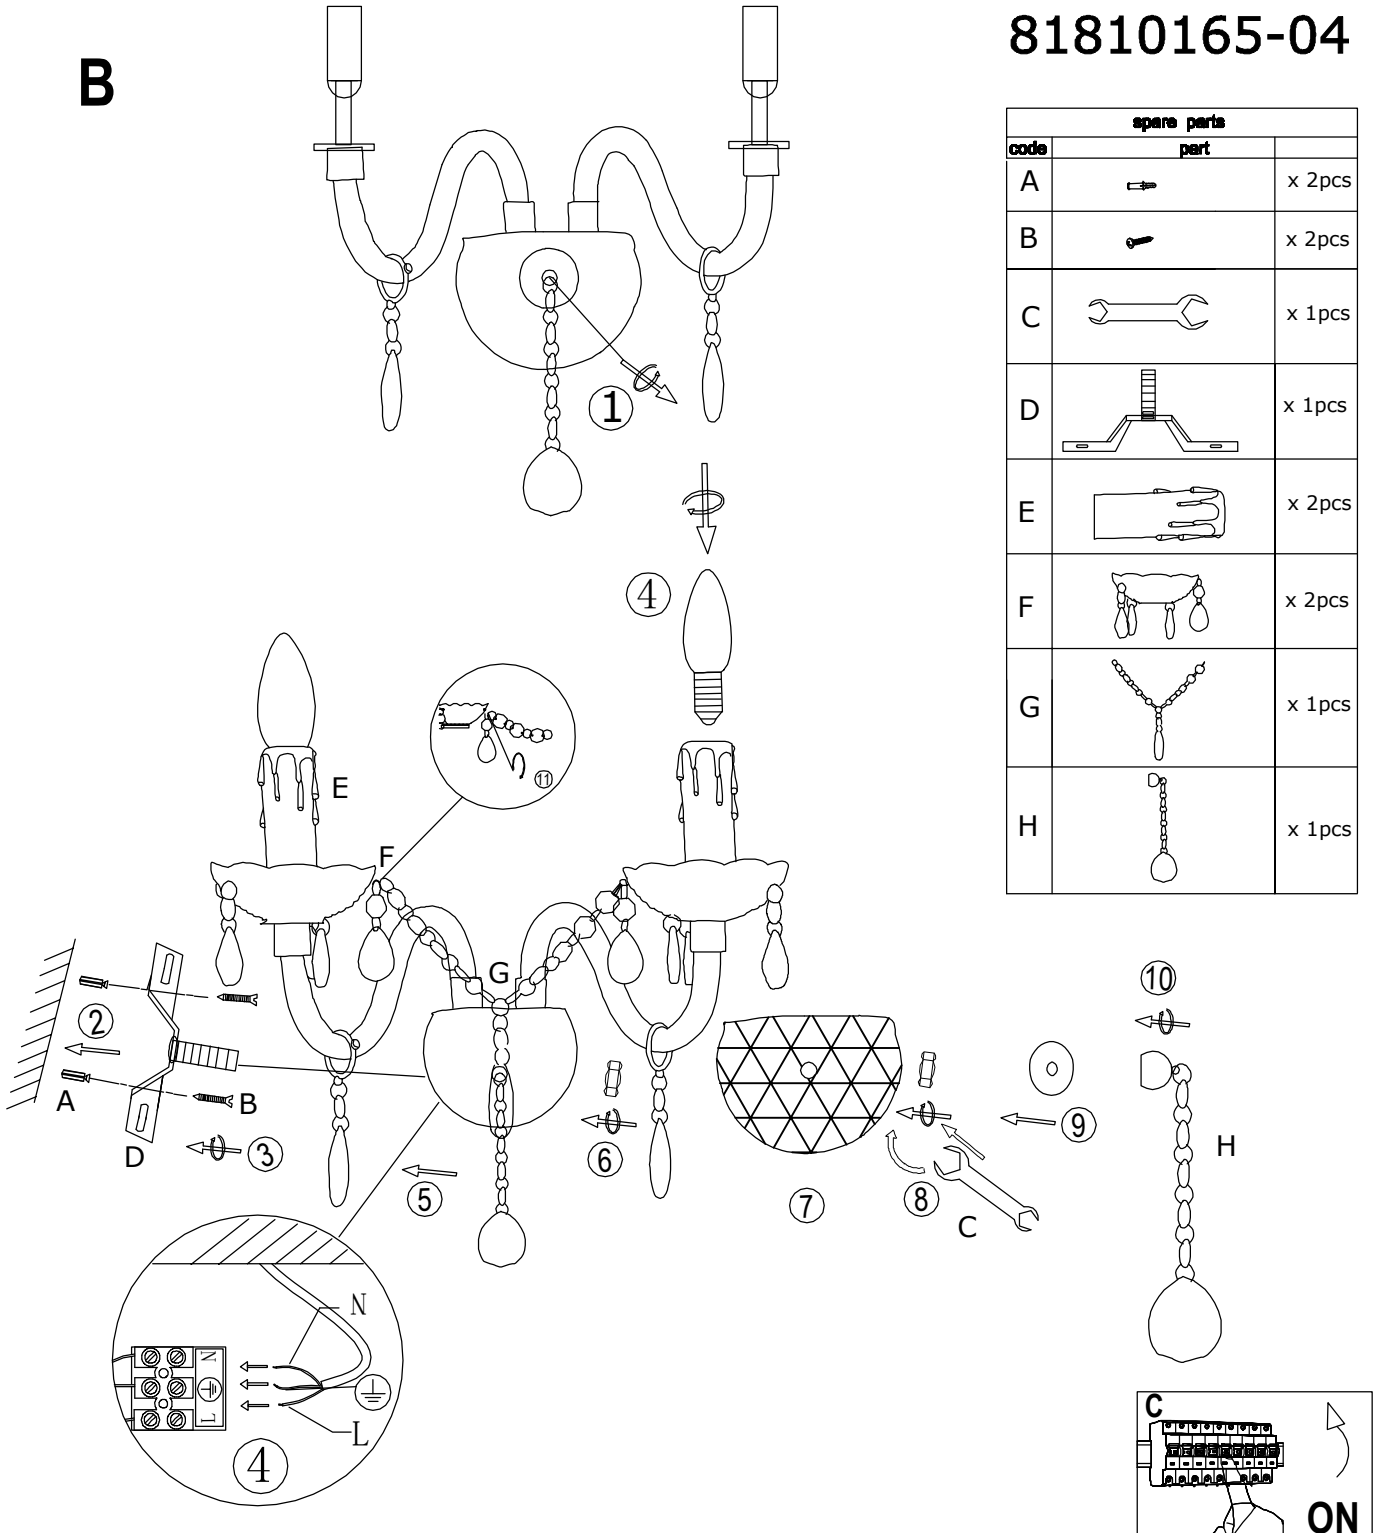

modern living

by mōmax

B

81810165-04

spare parts		
code	part	
A		x 2pcs
B		x 2pcs
C		x 1pcs
D		x 1pcs
E		x 2pcs
F		x 2pcs
G		x 1pcs
H		x 1pcs