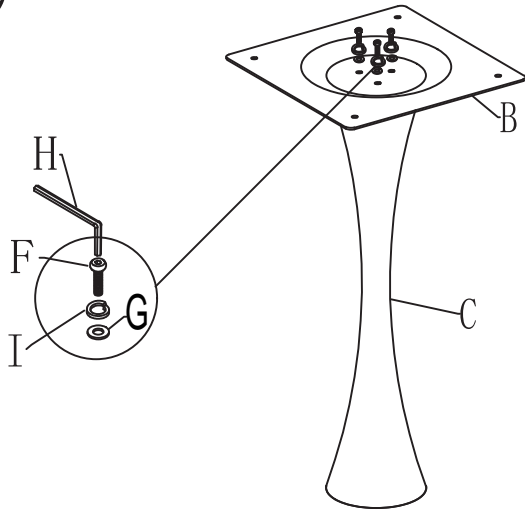

14670053-01

XXXLutz KG
Römerstraße 39
A-4600 Wels
Austria

A	x1	B	x1	C	x1	D	x1
							
E	x8	F	x6	G	x14	H	x1
 M8x20mm		 M8x30mm		 M8x18mm		 M6	
I	x14						
 M8x12mm							

1

B	x1	C	x1

F	x3	G	x3	H	x1	I	x3
M8x30mm		M8x18mm		M6		M8x12mm	

2

D	x1

F	x3	G	x3	H	x1	I	x3
M8x30mm		M8x18mm		M6		M8x12mm	

3

A	x1

E	x4	G	x4	H	x1	I	x8
M8x20mm		M8x18mm		M6		M8x12mm	

4

2/2