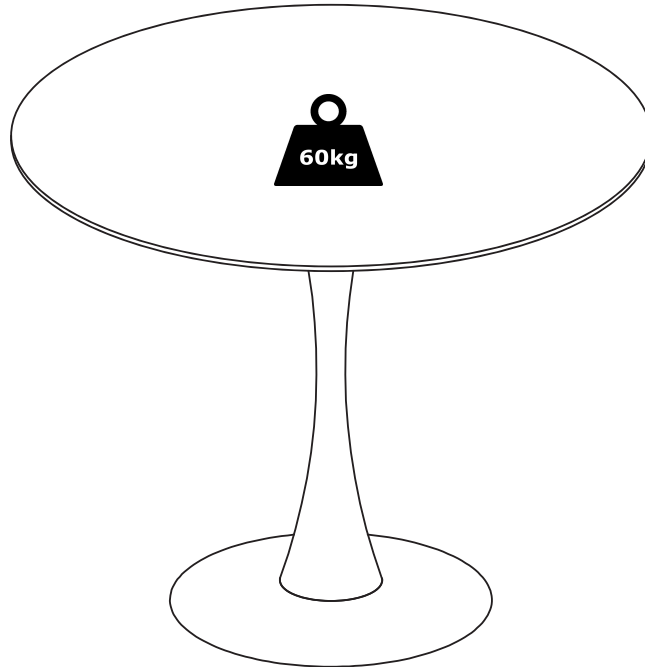

14670053-01

XXXLutz KG
Römerstraße 39
A-4600 Wels
Austria

A	x1	B	x1	C	x1	D	x1
							
E	x8	F	x6	G	x14	H	x1
 M8x20mm		 M8x30mm		 M8x18mm		 M6	
I	x14						
 M8x12mm							

1

B	x1	C	x1

F	x3	G	x3	H	x1	I	x3
M8x30mm		M8x18mm		M6		M8x12mm	

2

D	x1

F	x3	G	x3	H	x1	I	x3
M8x30mm		M8x18mm		M6		M8x12mm	

3

A	x1

E	x4	G	x4	H	x1	I	x8
M8x20mm		M8x18mm		M6		M8x12mm	

4

2/2