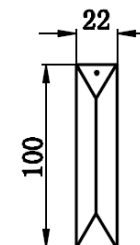

MAINS SUPPLY

LIVE - Possible colours : Red or Brown

⊕ EARTH - Un sleeved copper or (Green / Yellow)

NEUTRAL - Possible colours : Black or Blue

LIGHT FITTING

LIVE

⊕ EARTH

NEUTRAL