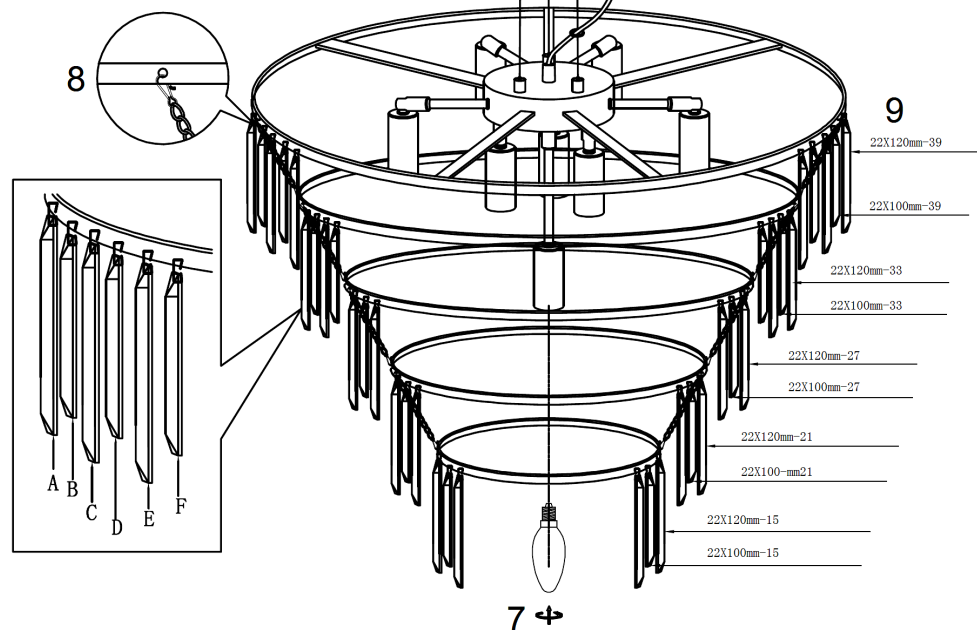

MAINS SUPPLY

LIVE - Possible colours : Red or Brown

⊕ EARTH - Un sleeved copper or (Green / Yellow)

NEUTRAL - Possible colours : Black or Blue

LIGHT FITTING

LIVE

⊕ EARTH

NEUTRAL

Ⓐ Smoky Grey 45X

Ⓑ Amber Color 45X

Ⓒ Transparent Color 45X

Ⓓ Smoky Grey 45X

Ⓔ Amber Color 45X

Ⓕ Transparent Color 45X