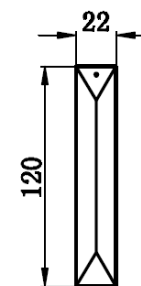

MAINS SUPPLY

LIVE - Possible colours : Red or Brown

⊕ EARTH - Un sleeved copper or (Green / Yellow)

NEUTRAL - Possible colours : Black or Blue

LIGHT FITTING

LIVE

⊕ EARTH

NEUTRAL