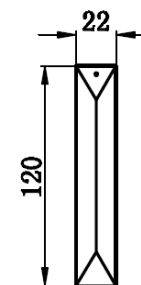

Ⓐ Smoky Grey 45X

Ⓒ Transparent Color 45X