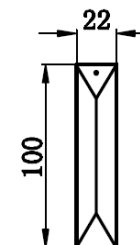

Ⓓ Smoky Grey 45X

Ⓕ Transparent Color 45X