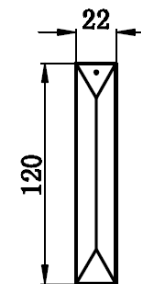

Ⓒ Transparent Color 45X

Ⓔ Amber Color 45X