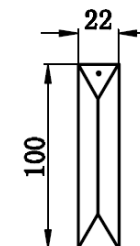

Ⓓ Smoky Grey 45X