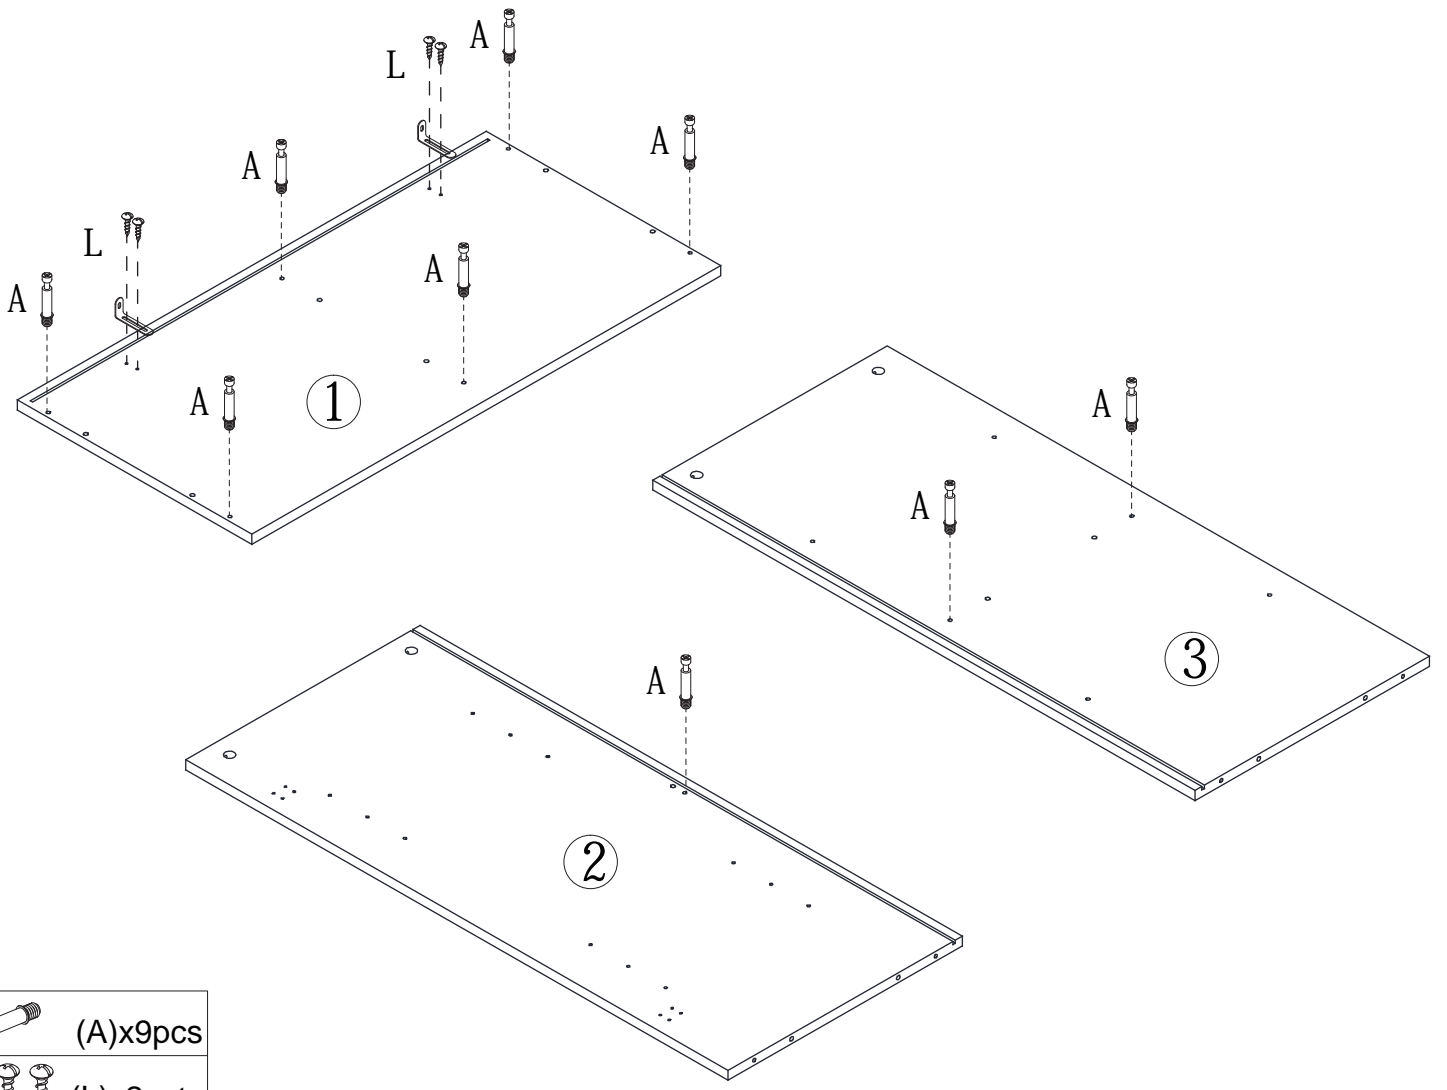

MADRID -EXKLUSIV-
16350083/05

BDSK Handels GmbH & Co. KG
Mergentheimer Straße 59, DE-97084
Würzburg, Germany
E-Mail: info@moemax.at

Letter	Piece	Number	Letter	Piece	Number
A	 6x35mm	12pcs	J		1pc
B	 8x30mm	26pcs	K	 2. 2x10mm	4pcs
C	 15x9.5mm	12pcs	L		2sets
D	 5x40mm	6pcs	M		1pc
E	 6x30mm	8pcs	N		8pcs
F	 6x14mm	4pcs	P	 6x40mm	4pcs
G	 3x12mm	4pcs	Q		8sets
H		1pc	R	 4x12mm	12pcs
I		2pcs	S		2pcs
T	 3. 5x40mm	2pcs	U		6pcs

①

-  (A)x9pcs
-  (L)x2sets

②

-  (A)x3pcs
-  (G)x2pcs
-  (H)x1pc

3

 (B)x6pcs

 (C)x2pcs

4