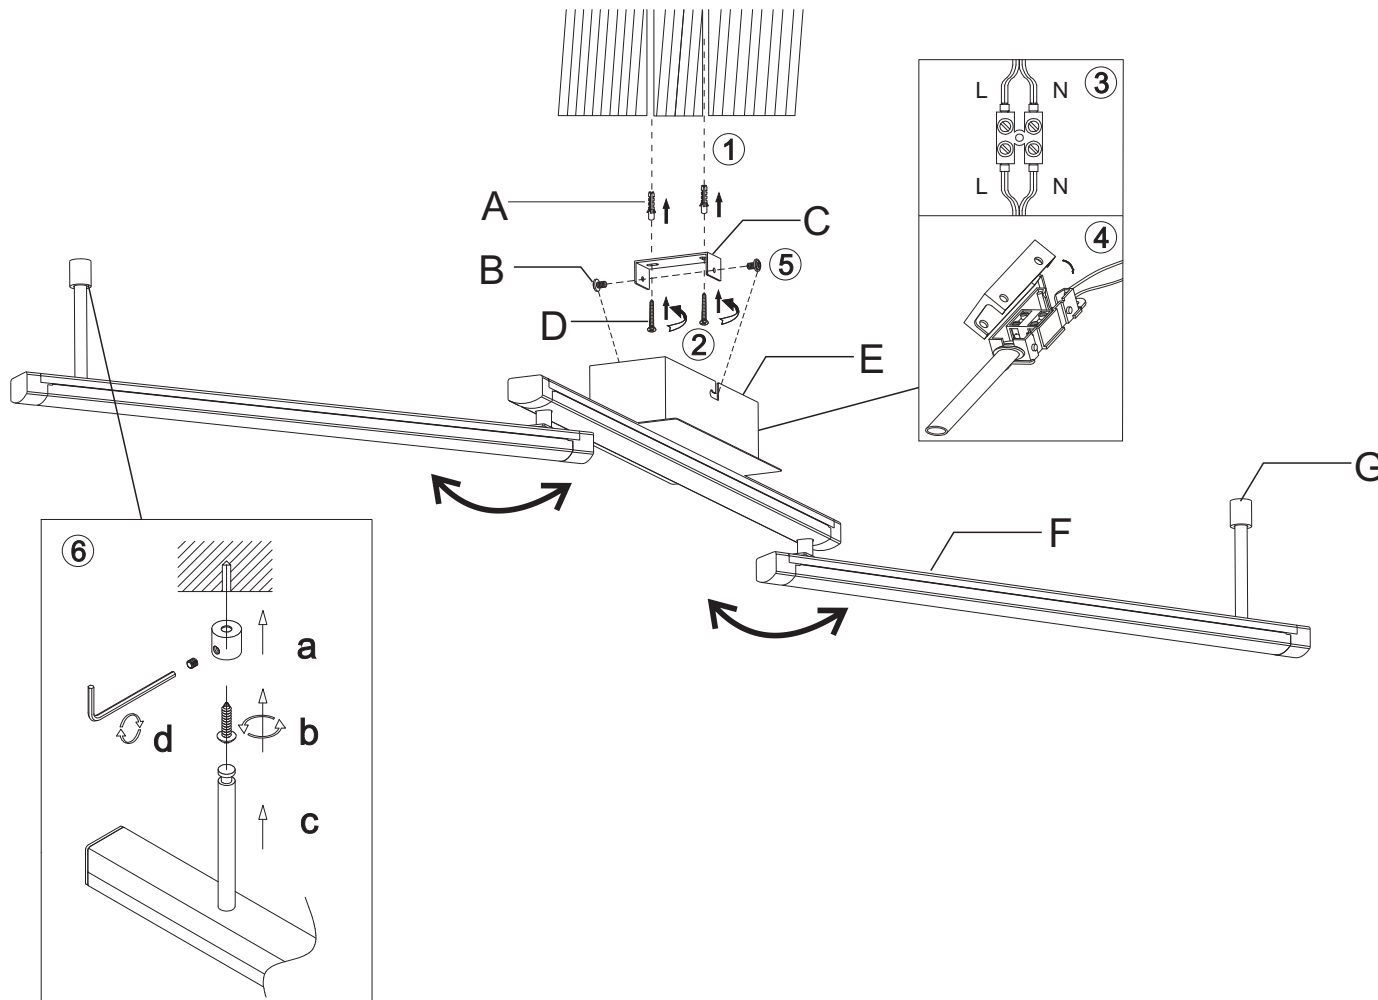

mömaX

48730011

spare		
code	part	item no.
A	 ×4	48730011
B	 ×2	48730011
C	 ×1	48730011
D	 ×4	48730011
E	 ×1 LED Driver: J04-18A350	48730011
F	 ×3	48730011
G	 ×2	48730011