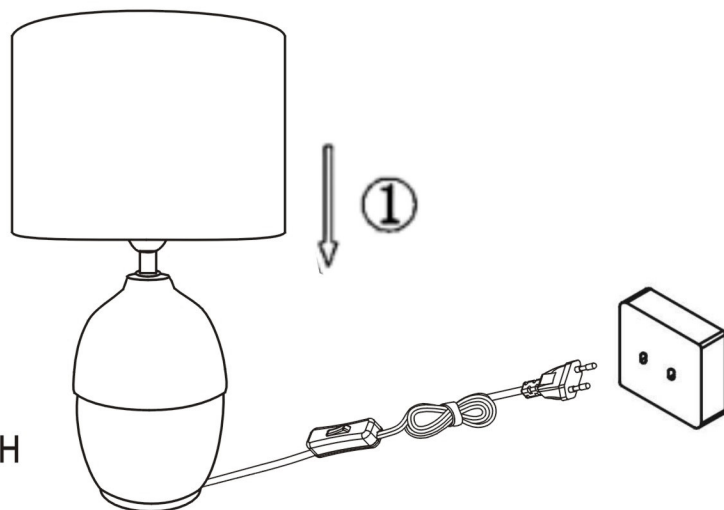

GLOBO

LIGHTING

www.globo-lighting.com

21627B 21627W