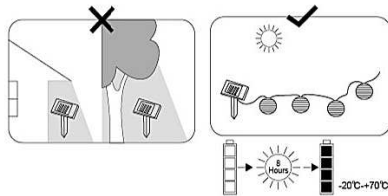

130x190mm

modern living
by mōmax

81810087

spare parts

code	part	
A		10pcs
B		10pcs
C		1pc
D		1pc