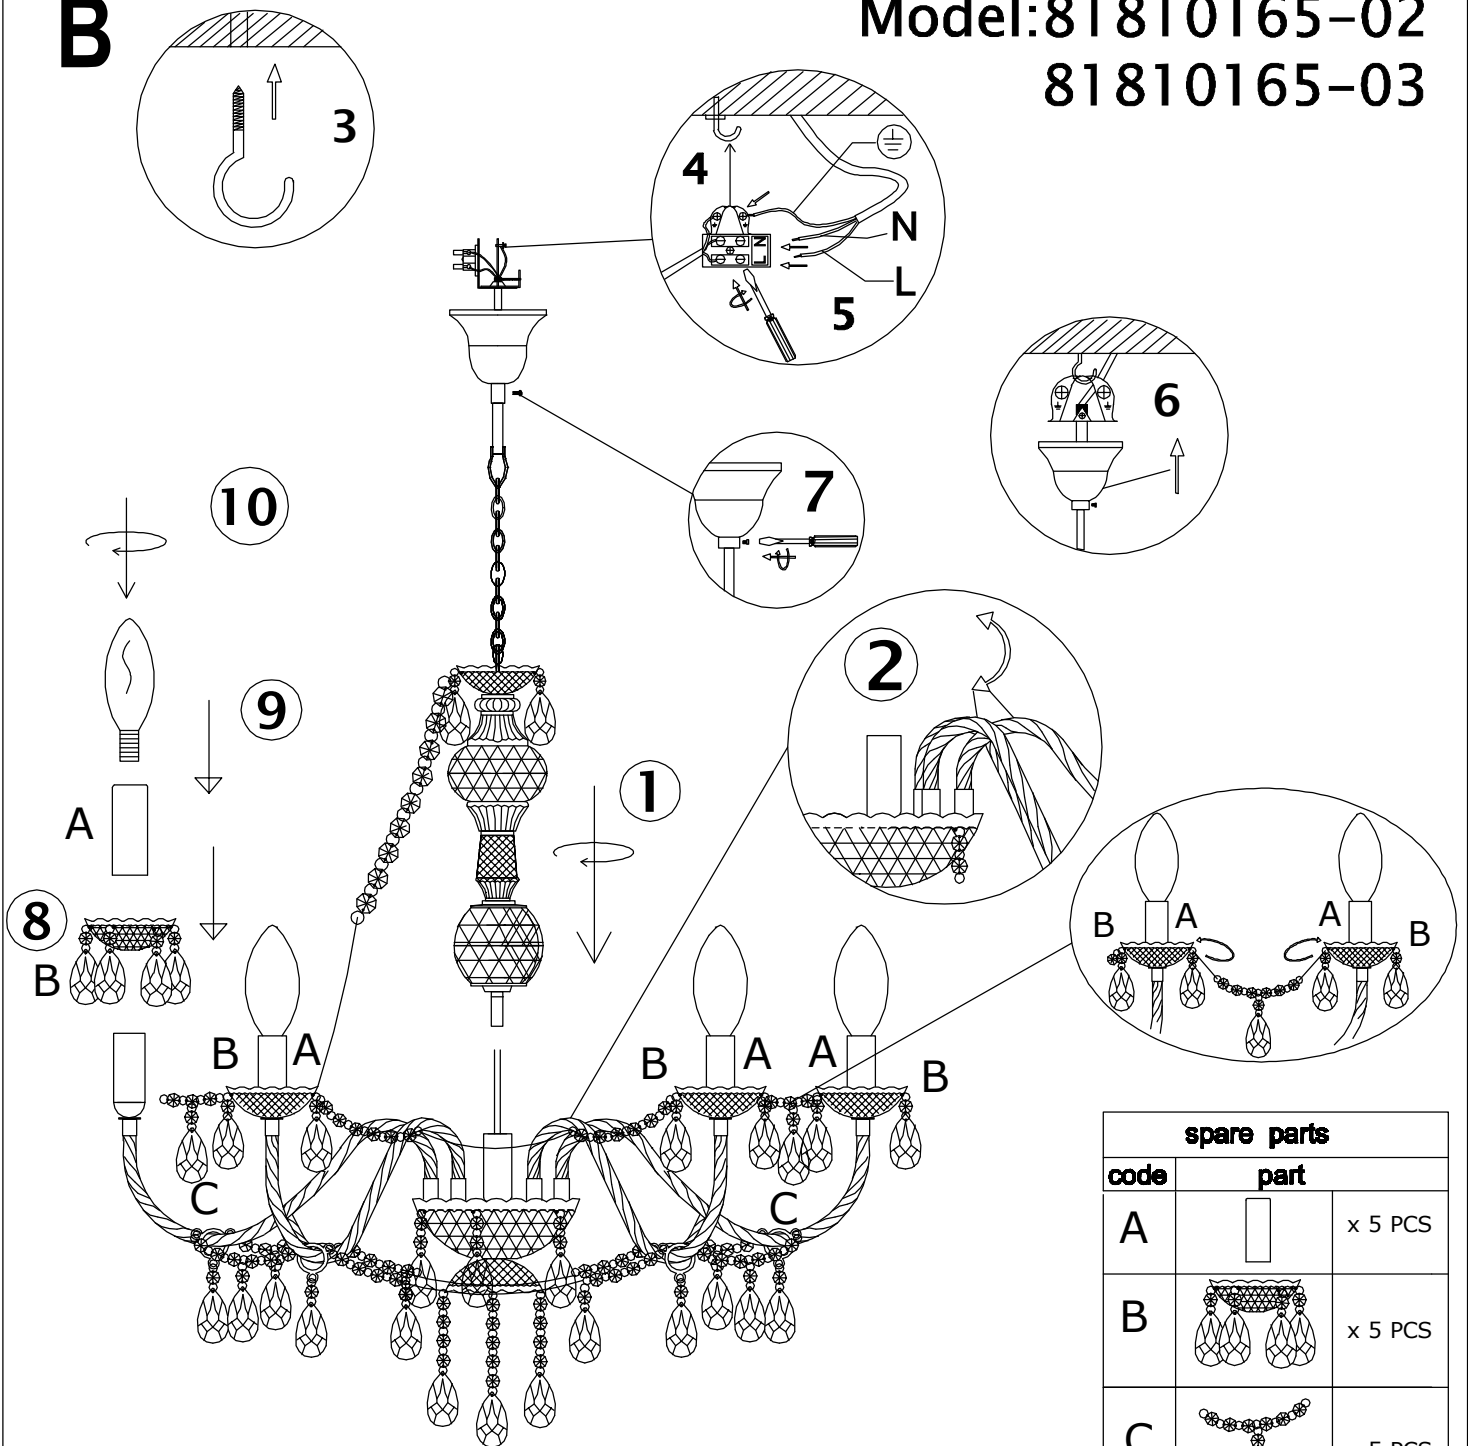

modern living

by mömax

A

C

B

Model: 81810165-02
81810165-03

spare parts		
code	part	
A		x 5 PCS
B		x 5 PCS
C		x 5 PCS