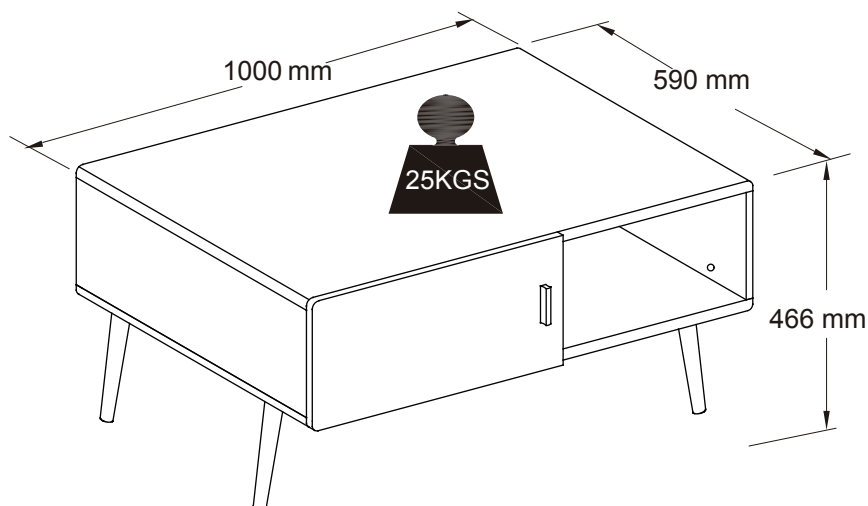

29630010/01

Modern living

2 PERS.

20 MIN

P1	x 16
	
Φ6x36mm	

P2	x 16
	
Φ15mm	

P3	x 1
	

P4	x 12
	
Φ4x12mm	

P5	x 24
	
Φ5x25mm	

P6	x 2
	

P7	x 12
	
Φ5.8x30mm	

P8	x 4
	

P9	x 2
	
Φ4x30mm	

1

2

3

P1	x 8
	
Φ6x36mm	

P2	x 8
	
Φ15mm	

P7	x 6
	
Φ5.8X30mm	

4

P5	x 20
	
Φ5X25mm	

5

6