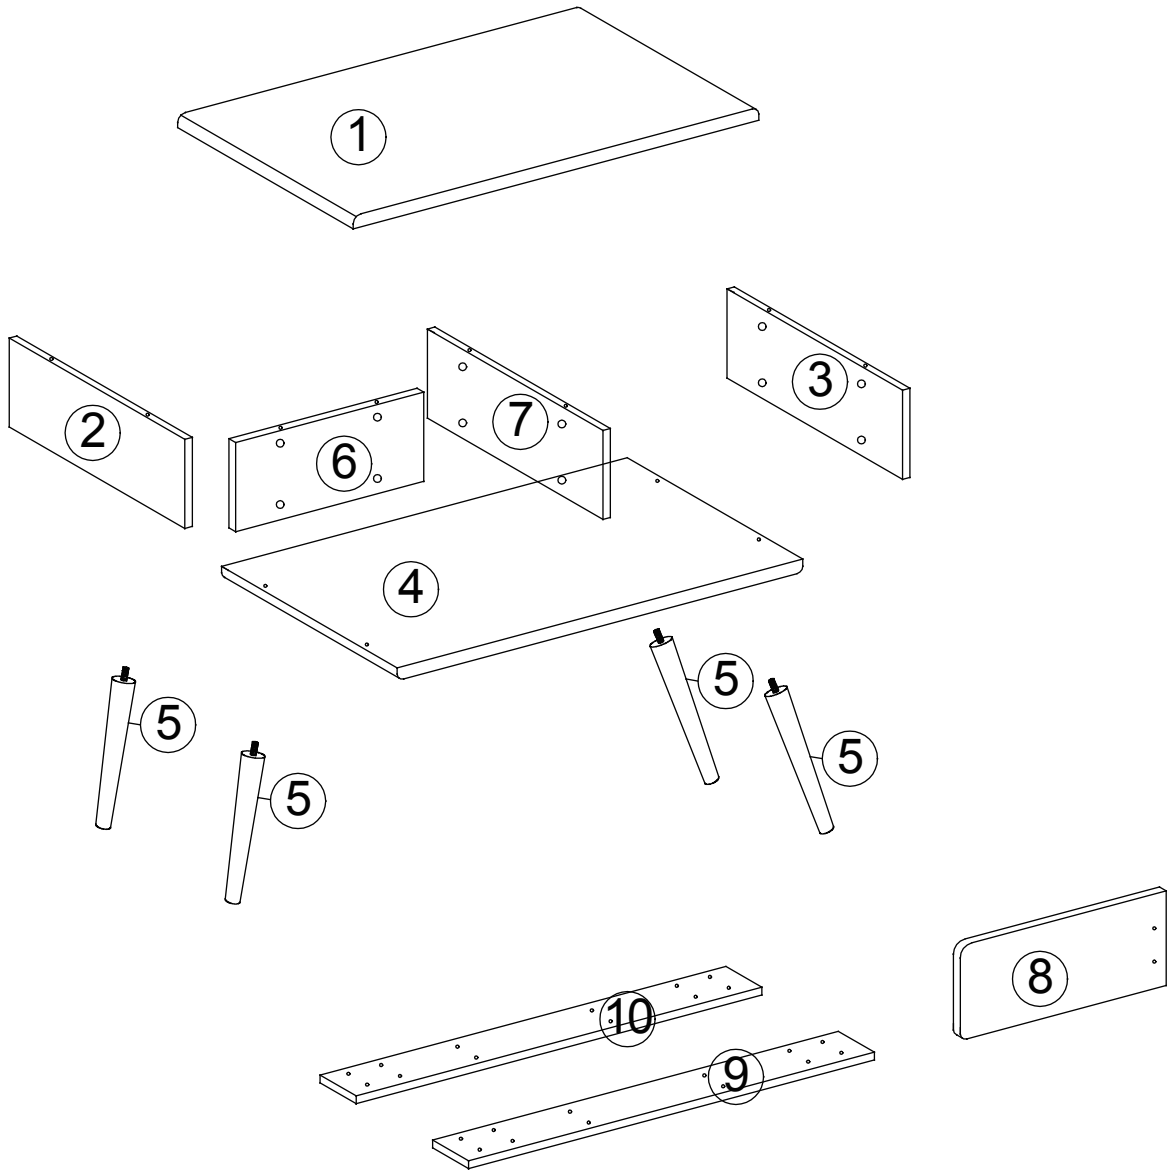

29630010/01

Modern living

2 PERS.

20 MIN

P1	x 16
	
Φ6x36mm	

P2	x 16
	
Φ15mm	

P3	x 1
	

P4	x 12
	
Φ4x12mm	

P5	x 24
	
Φ5x25mm	

P6	x 2
	

P7	x 12
	
Φ5.8x30mm	

P8	x 4
	

P9	x 2
	
Φ4x30mm	

1

2

3

P1	x 8
	
Φ6x36mm	

P2	x 8
	
Φ15mm	

P7	x 6
	
Φ5.8X30mm	

4

P5	x 20
	
Φ5X25mm	

5

6