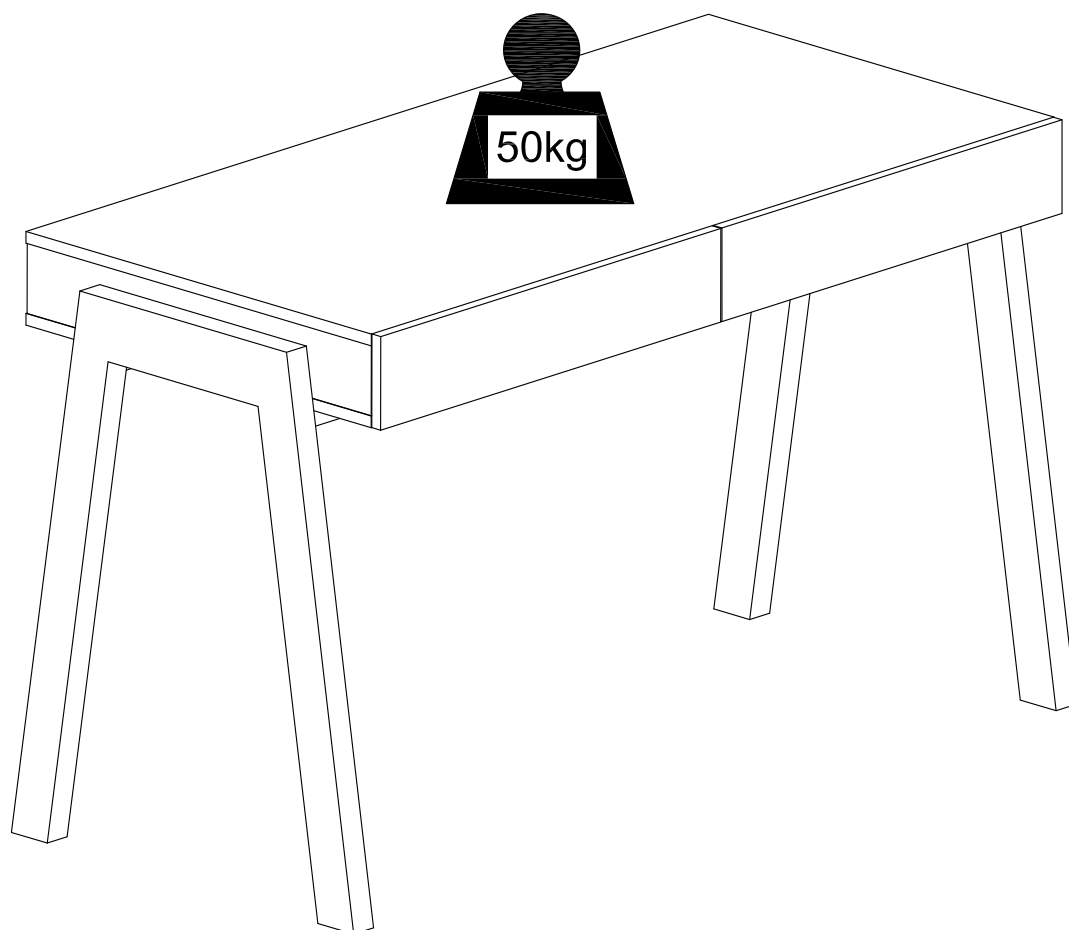

Assemble instruction

27980021-01

FIONA

A	×17	B	×17	C	×16	D	×9	E	×4	F	×4	G	×8	H	×22	
M6*35mm		∅15mm		∅8*30mm		M7*50mm		340mm		340mm		∅4*35mm		∅3.5*14mm		
I	×4	J	×4	K	×6	L	×8	M	×6	N	×4	O	×1	P	×2	
M6*20mm		M6*30mm		M6*40mm								M4				
Q	×2	R	×2													
		∅4*45mm														

7

B	×8
∅15mm	

F	×4
340mm	

H	×8
∅3.5*14mm	

L	×8

8

H	×6
∅3.5*14mm	

M	×6

P	×2

Q	×2

R	×2
∅4*45mm	

9

10