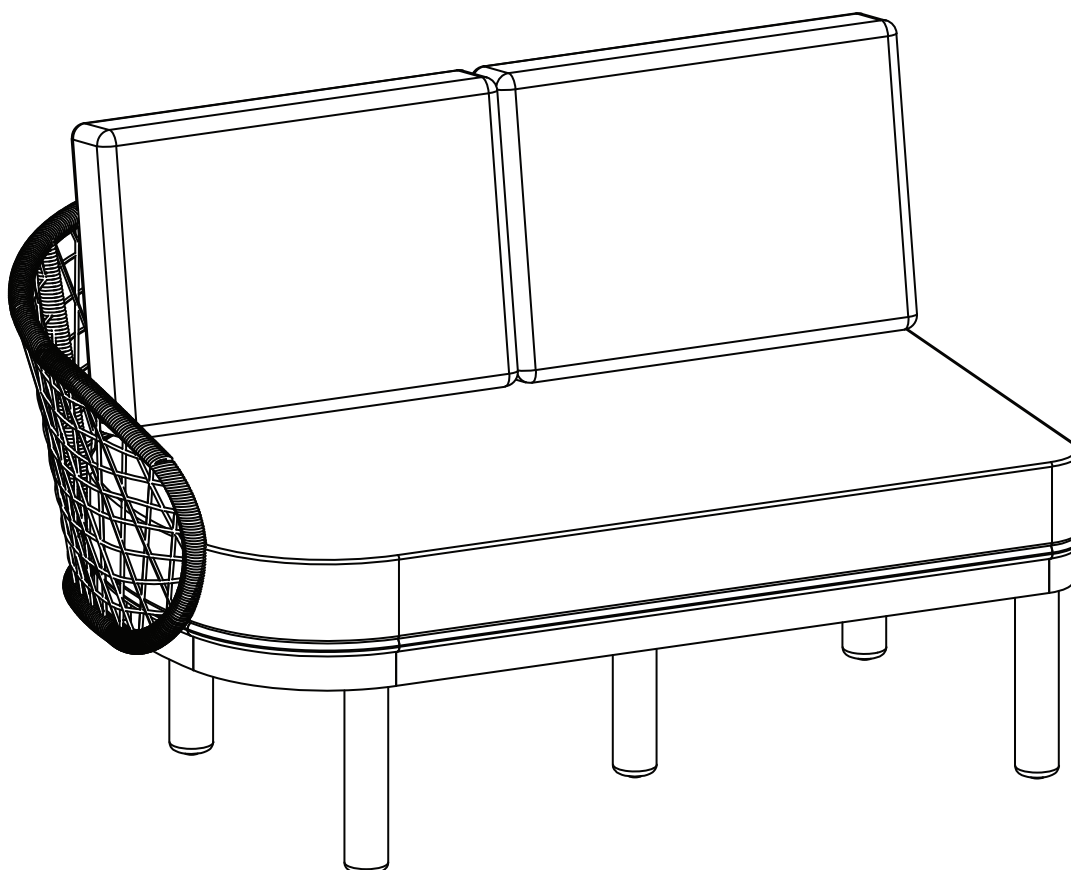

ASSEMBLY INSTRUCTIONS

COLOMBIA LEFT BENCH

HARDWARE LIST

NO.		NAME	QTY'
①		BOLT M6 X 55 MM	10
②		WASHER M14 X 6.5 X 1 MM	10
④		ALLEN KEY M4 X 75 MM	1

PART LIST

NO.	PART NAME	QTY'
(A)	FRAME LEFT BENCH	1
(O)	BENCH LEG	4
(N)	MIDDLE LEG	1
(E)	LEFT BENCH SEAT CUSHION	1
(G)	SMALL BACK CUSHION	2

STEP 1

STEP 2

FINISHED