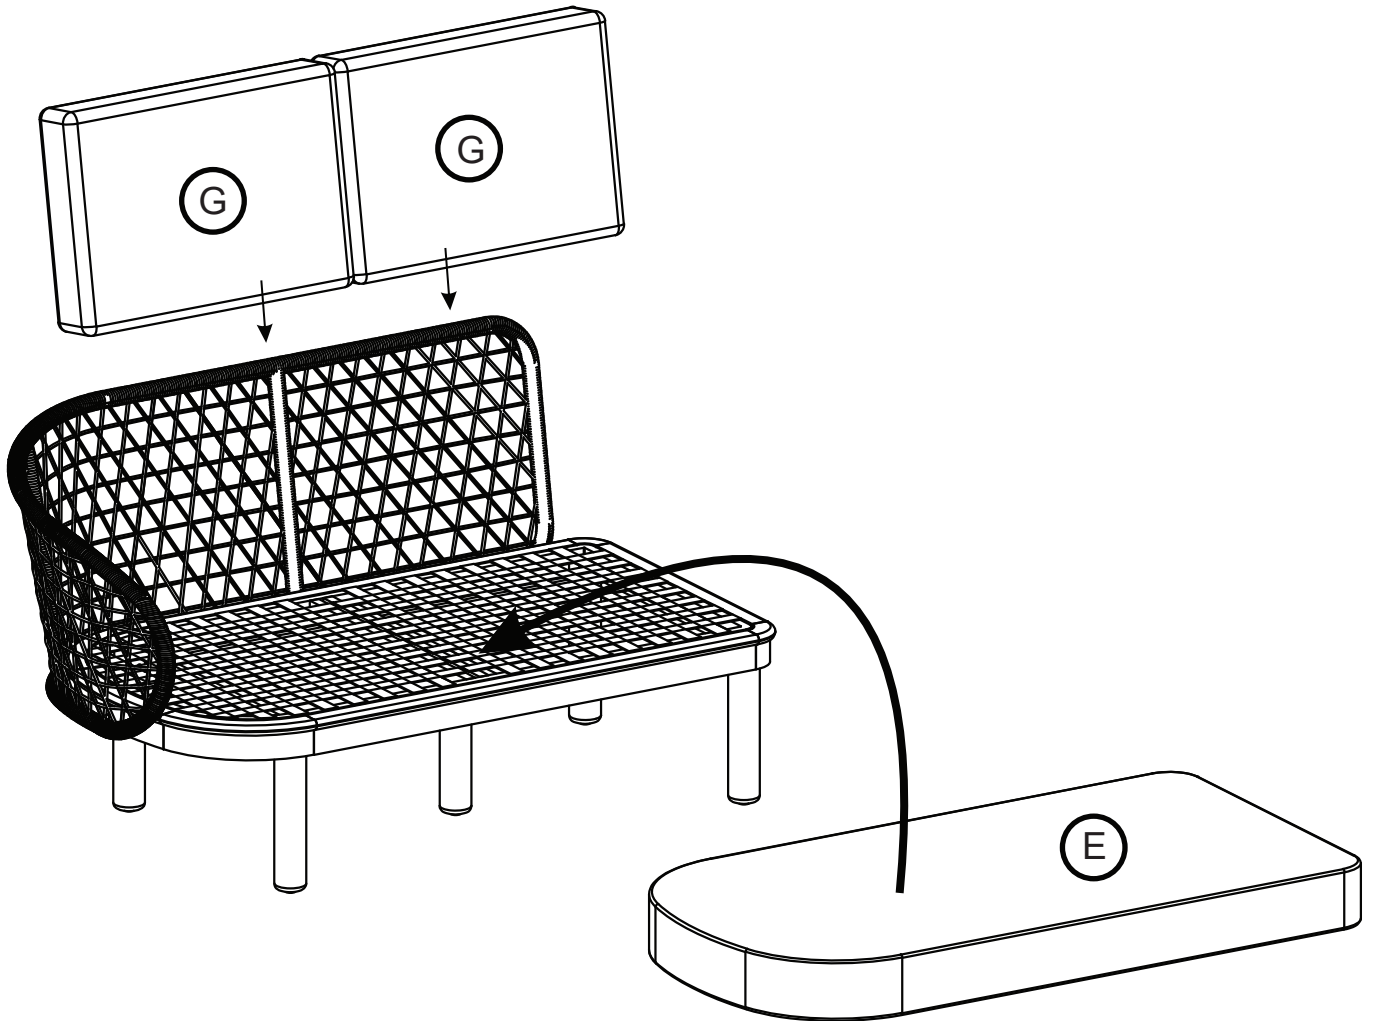

ASSEMBLY INSTRUCTIONS

COLOMBIA LEFT BENCH

HARDWARE LIST

NO.		NAME	QTY'
①		BOLT M6 X 55 MM	10
②		WASHER M14 X 6.5 X 1 MM	10
④		ALLEN KEY M4 X 75 MM	1

PART LIST

NO.	PART NAME	QTY'
(A)	FRAME LEFT BENCH	1
(O)	BENCH LEG	4
(N)	MIDDLE LEG	1
(E)	LEFT BENCH SEAT CUSHION	1
(G)	SMALL BACK CUSHION	2

STEP 1

STEP 2

FINISHED