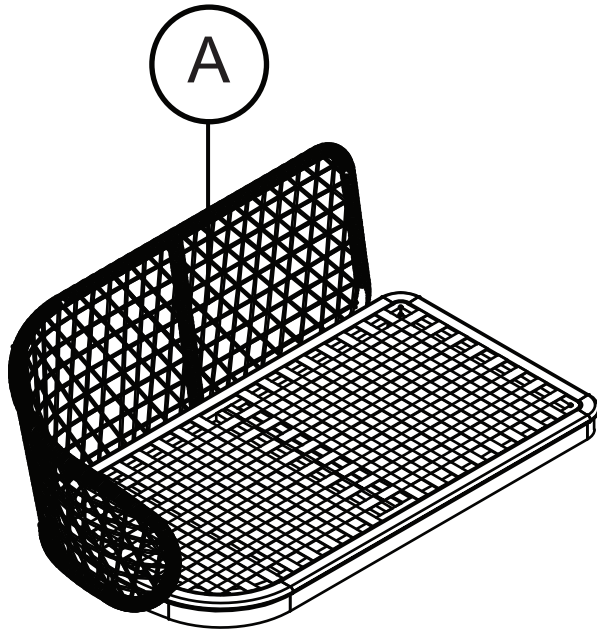

ASSEMBLY INSTRUCTIONS

COLOMBIA LEFT BENCH

HARDWARE LIST

NO.		NAME	QTY'
①		BOLT M6 X 55 MM	10
②		WASHER M14 X 6.5 X 1 MM	10
④		ALLEN KEY M4 X 75 MM	1

PART LIST

NO.	PART NAME	QTY'
(A)	FRAME LEFT BENCH	1
(O)	BENCH LEG	4
(N)	MIDDLE LEG	1
(E)	LEFT BENCH SEAT CUSHION	1
(G)	SMALL BACK CUSHION	2

STEP 1

STEP 2

FINISHED