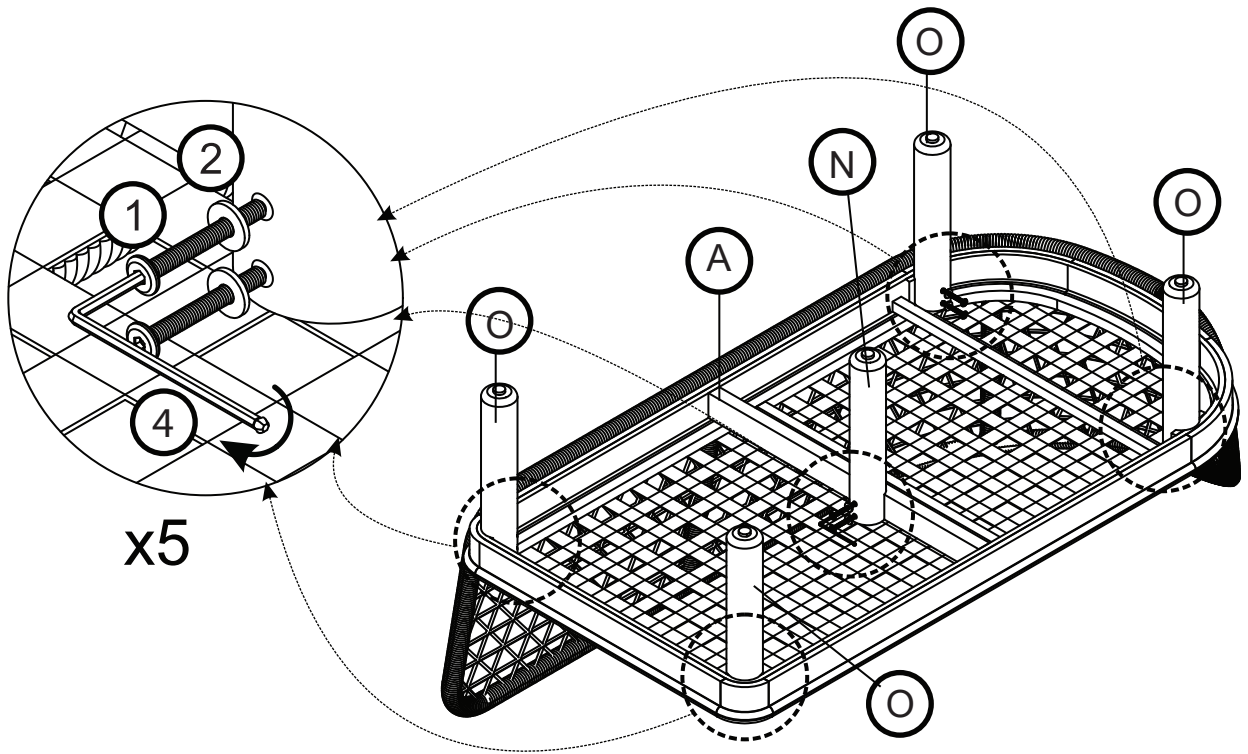

ASSEMBLY INSTRUCTIONS

COLOMBIA LEFT BENCH

HARDWARE LIST

NO.		NAME	QTY'
①		BOLT M6 X 55 MM	10
②		WASHER M14 X 6.5 X 1 MM	10
④		ALLEN KEY M4 X 75 MM	1

PART LIST

NO.	PART NAME	QTY'
(A)	FRAME LEFT BENCH	1
(O)	BENCH LEG	4
(N)	MIDDLE LEG	1
(E)	LEFT BENCH SEAT CUSHION	1
(G)	SMALL BACK CUSHION	2

STEP 1

STEP 2

FINISHED